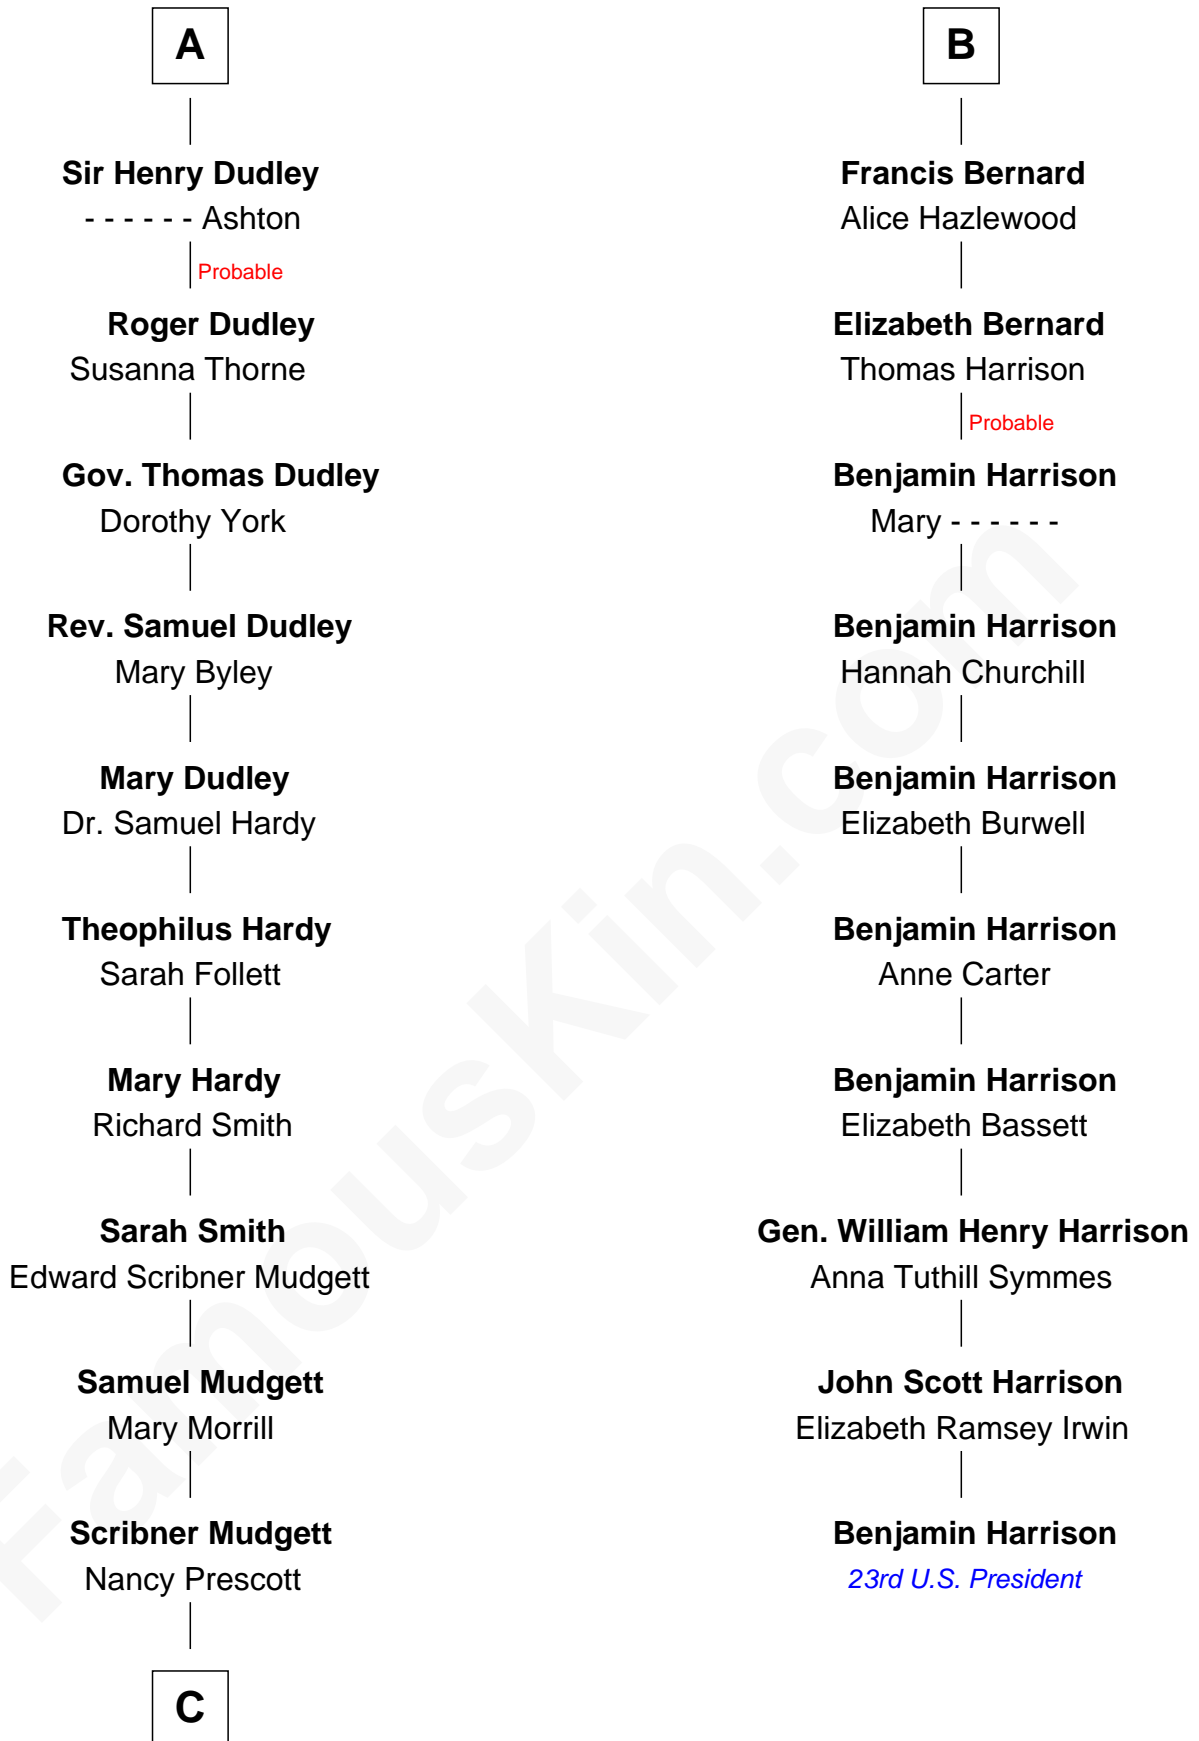

FamousKin.com Relationship Chart of

Dr. H. H. Holmes

Serial Killer aka "Devil in the White City"

16th cousin 2 times removed of

Benjamin Harrison

23rd U.S. President

Sir William de Ros
Margery de Badlesmere

Thomas de Ros
Beatrice de Stafford

Maud de Roos
John de Welles

Margaret de Ros
Sir Reynold Grey

Margery de Welles
Stephen le Scrope

Margaret Grey
Sir William Bonville

John le Scrope
Elizabeth Chaworth

William Bonville
Elizabeth Harington

Elizabeth le Scrope
Sir Henry le Scrope

William Bonville
Katherine Neville

Margaret Scrope
John Bernard

Cecily Bonville
Thomas Grey

John Bernard
Margaret Daundelyn

Cecily Grey
Sir John Sutton

John Bernard
Cecily Muscote

A

B

C

—
Levi Horton Mudgett

Theodate Page Price

—
Dr. H. H. Holmes

Serial Killer Dr. H. H. Holmes

FamousKin.com