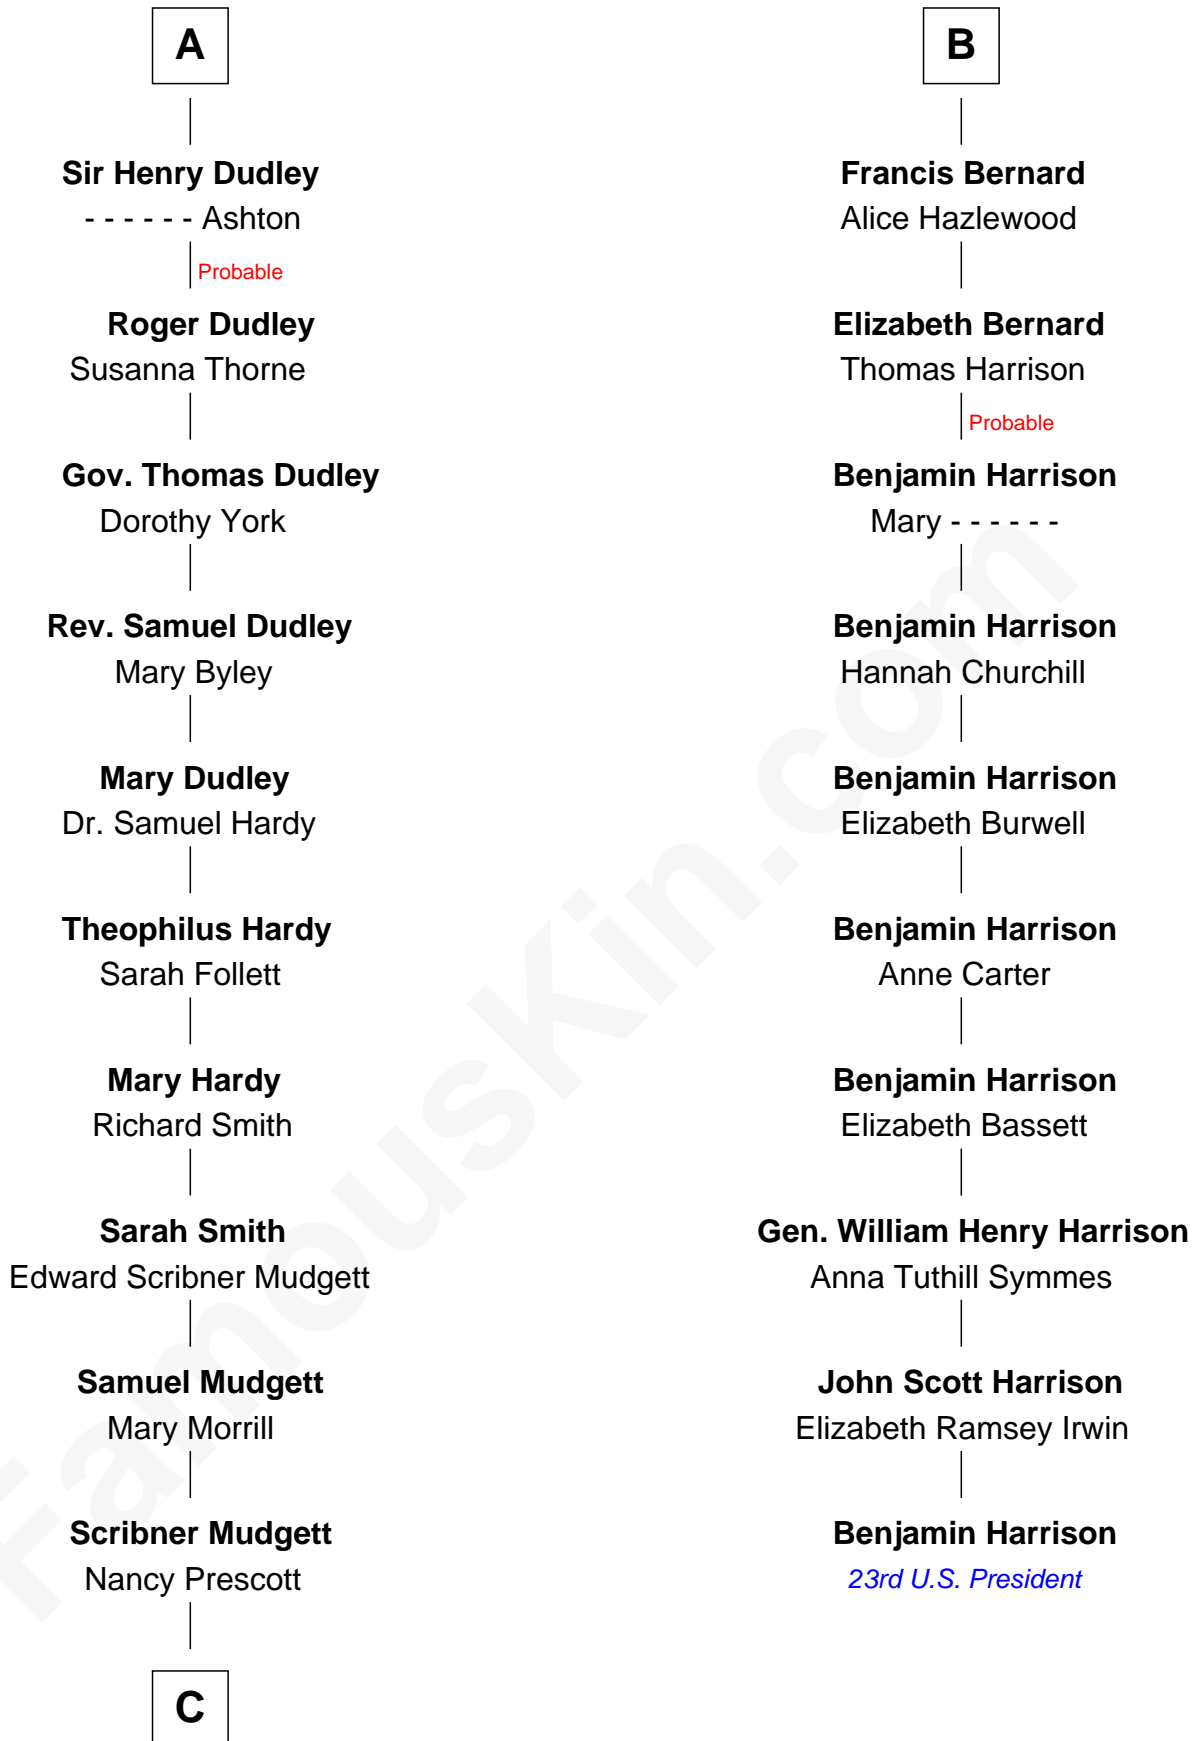

FamousKin.com Relationship Chart of

Dr. H. H. Holmes

Serial Killer aka "Devil in the White City"

16th cousin 2 times removed of

Benjamin Harrison

23rd U.S. President

Ralph de Stafford

Margaret de Audley

John Bernard

John Bernard

Margaret Daundelyn

John Bernard

Cecily Muscote

B

C

—
Levi Horton Mudgett