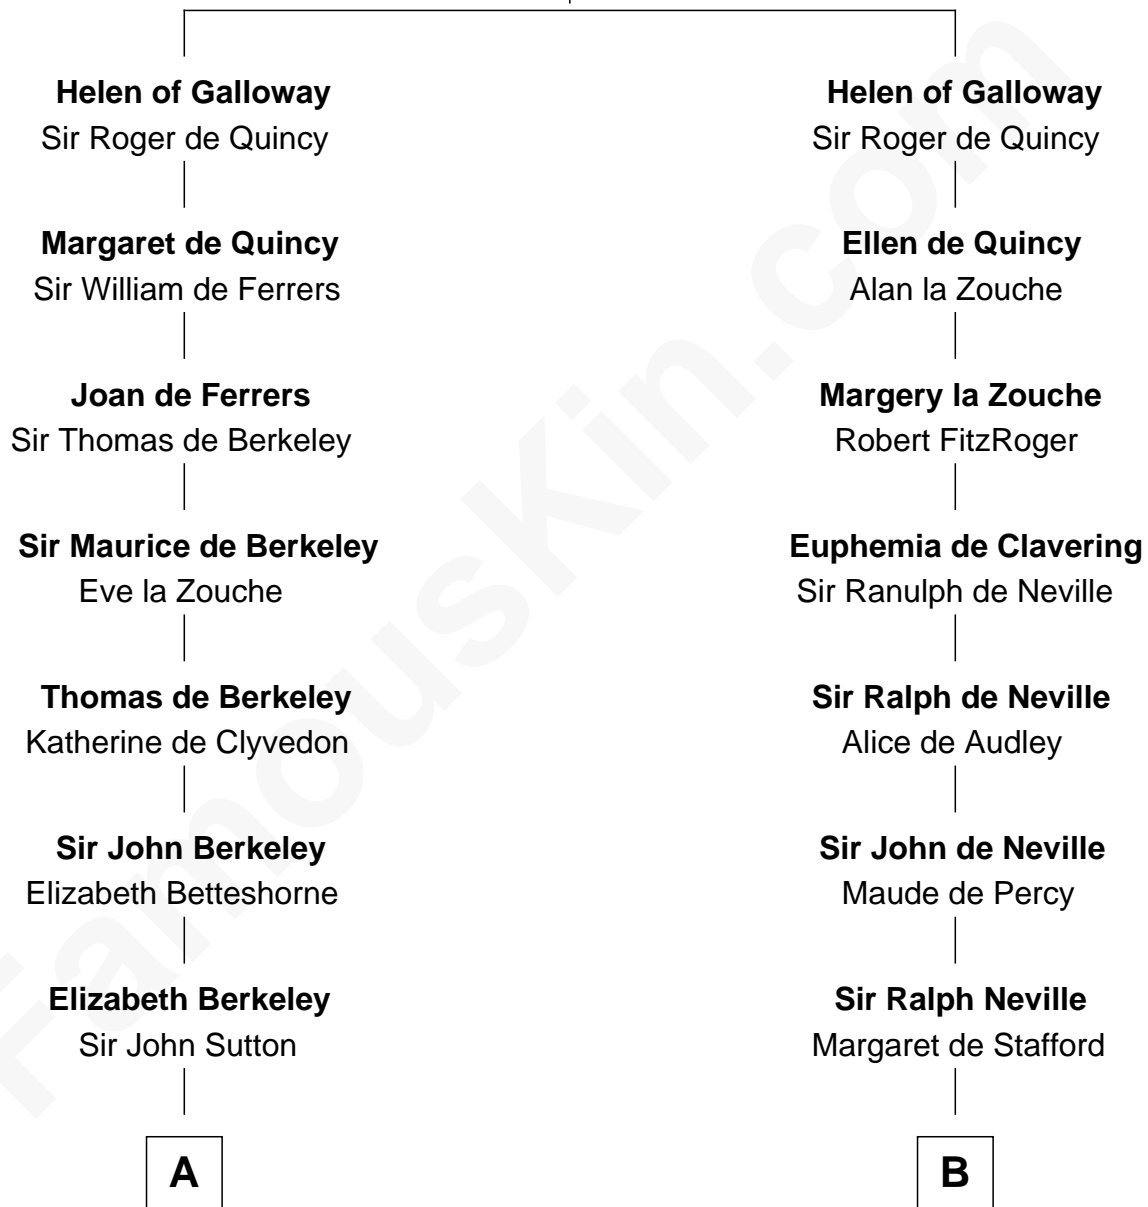

FamousKin.com Relationship Chart of

Dr. H. H. Holmes

Serial Killer aka "Devil in the White City"

21st cousin of

Benjamin Harrison

23rd U.S. President

Alan of Galloway

Helen de l'Isle

C

Sarah Smith
Edward Scribner Mudgett

Samuel Mudgett
Mary Morrill

Scribner Mudgett
Nancy Prescott

Levi Horton Mudgett
Theodate Page Price

Dr. H. H. Holmes
Serial Killer Dr. H. H. Holmes

D

Benjamin Harrison
Anne Carter