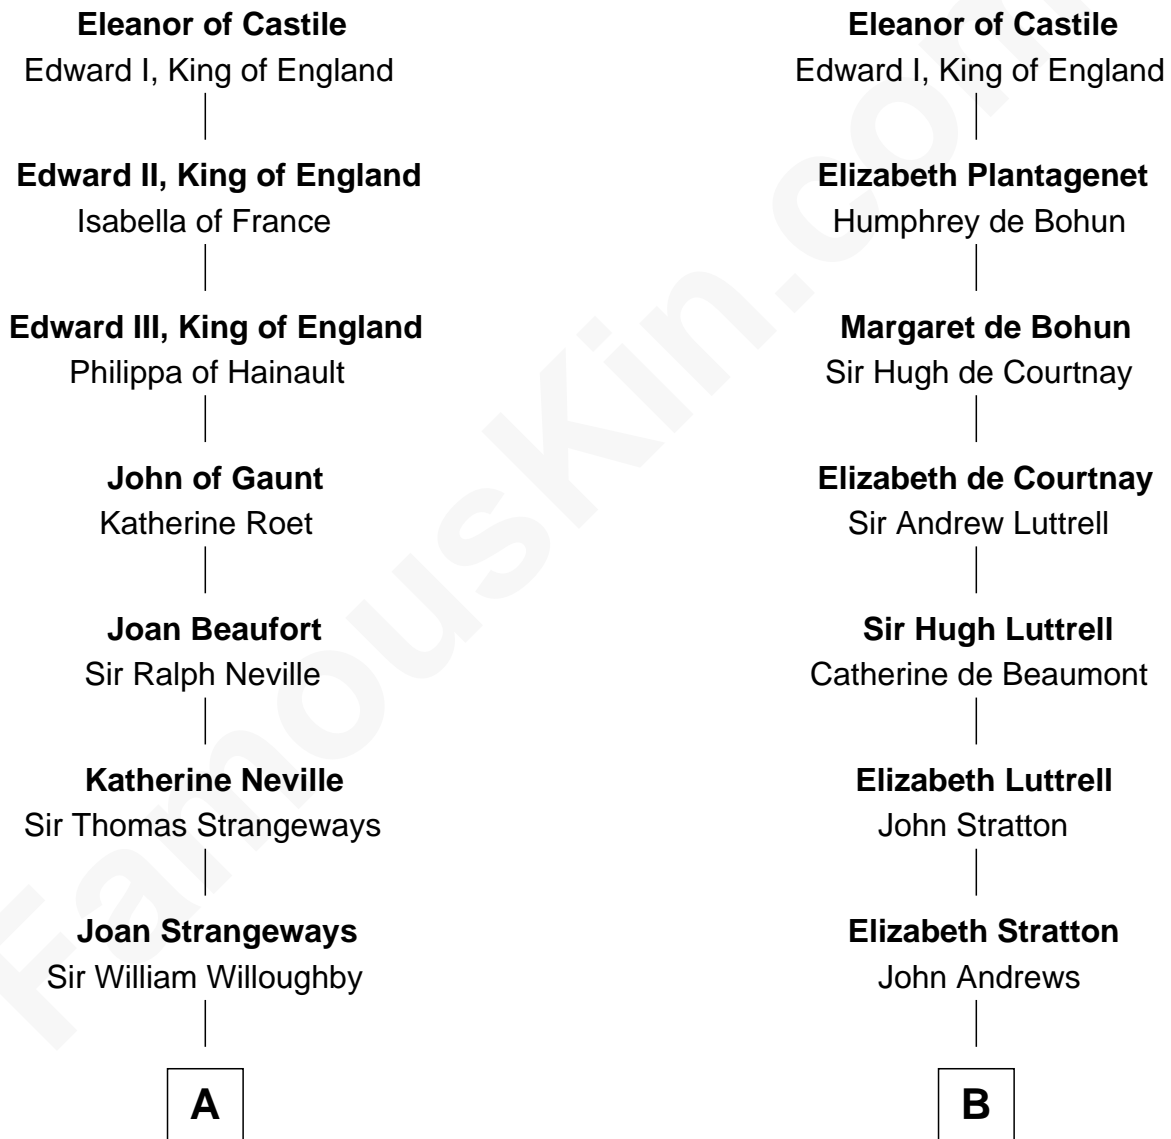

FamousKin.com Relationship Chart of

Dr. H. H. Holmes

Serial Killer aka "Devil in the White City"

18th cousin 2 times removed of

Benjamin Harrison

23rd U.S. President

Ferdinand III, King of Castile

Joanna of Ponthieu

Serial Killer Dr. H. H. Holmes

D

John Scott Harrison

Elizabeth Ramsey Irwin

Benjamin Harrison

23rd U.S. President

FamousKin.com