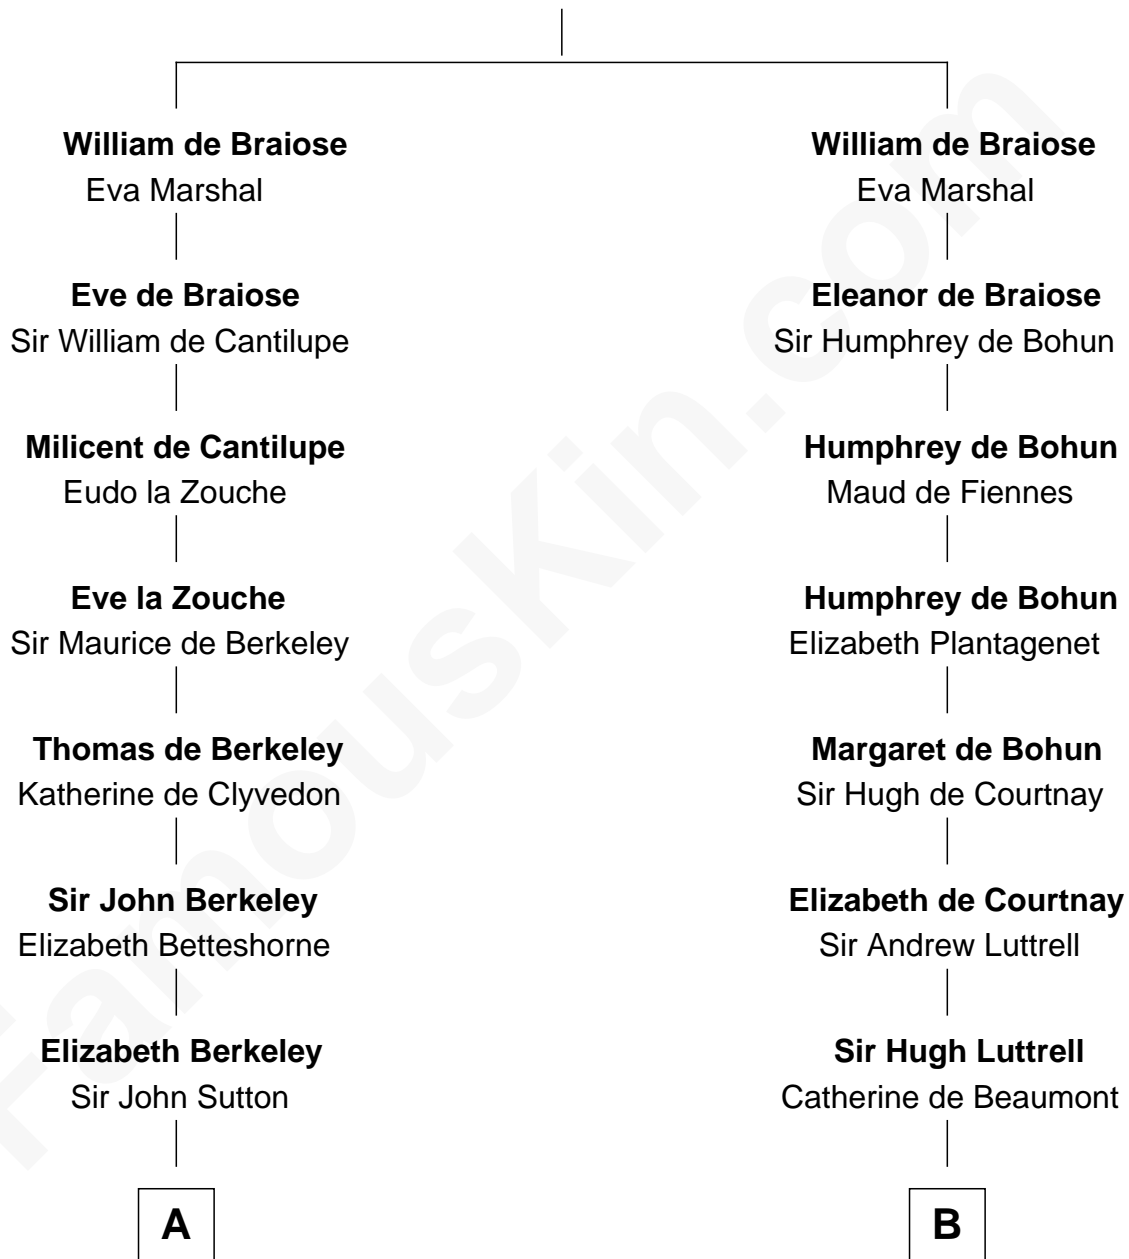

FamousKin.com Relationship Chart of

Dr. H. H. Holmes

Serial Killer aka "Devil in the White City"

20th cousin 1 time removed of

Benjamin Harrison

23rd U.S. President

Reginald de Braiose

C

Sarah Smith
Edward Scribner Mudgett

Samuel Mudgett
Mary Morrill

Scribner Mudgett
Nancy Prescott

Levi Horton Mudgett
Theodate Page Price

Dr. H. H. Holmes
Serial Killer Dr. H. H. Holmes

D

Benjamin Harrison
Elizabeth Bassett

Gen. William Henry Harrison
Anna Tuthill Symmes

John Scott Harrison
Elizabeth Ramsey Irwin

Benjamin Harrison
23rd U.S. President