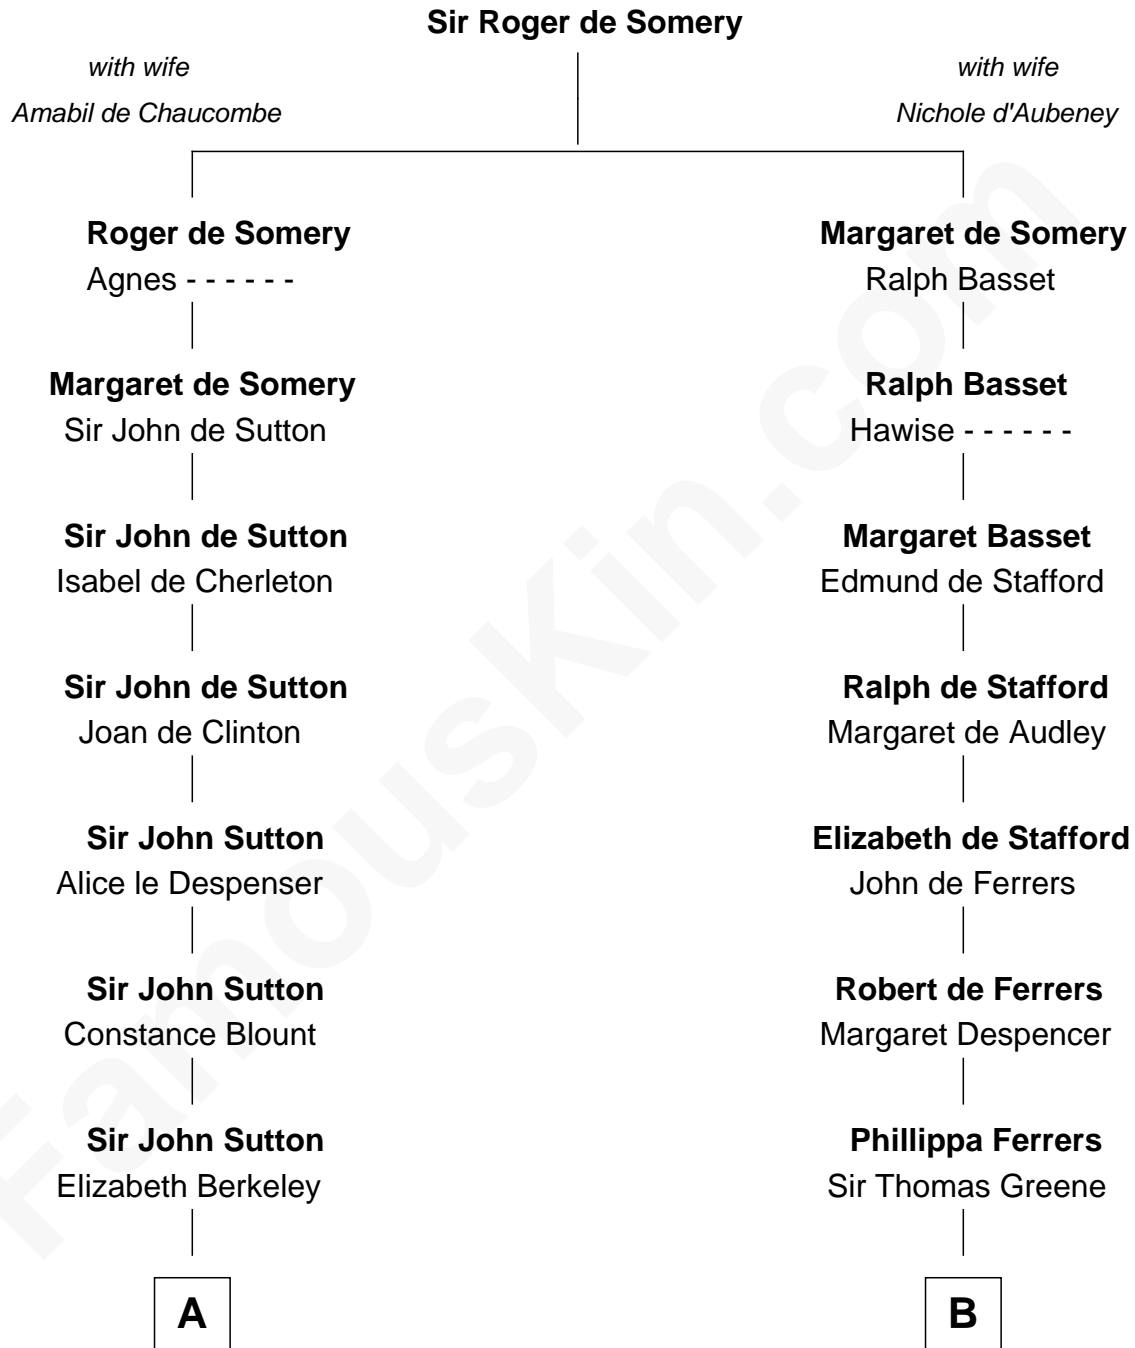

FamousKin.com Relationship Chart of

Dr. H. H. Holmes

Serial Killer aka "Devil in the White City"

20th cousin 1 time removed of

Joseph Wharton

Founder of the Wharton School of Business

C

Sarah Smith
Edward Scribner Mudgett

Samuel Mudgett
Mary Morrill

Scribner Mudgett
Nancy Prescott

Levi Horton Mudgett
Theodate Page Price

Dr. H. H. Holmes
Serial Killer Dr. H. H. Holmes

D

Thomas Rodman
Mary Borden

Hannah Rodman
Samuel Rowland Fisher

Deborah Fisher
William Wharton

Joseph Wharton
Founder, Wharton School of Business