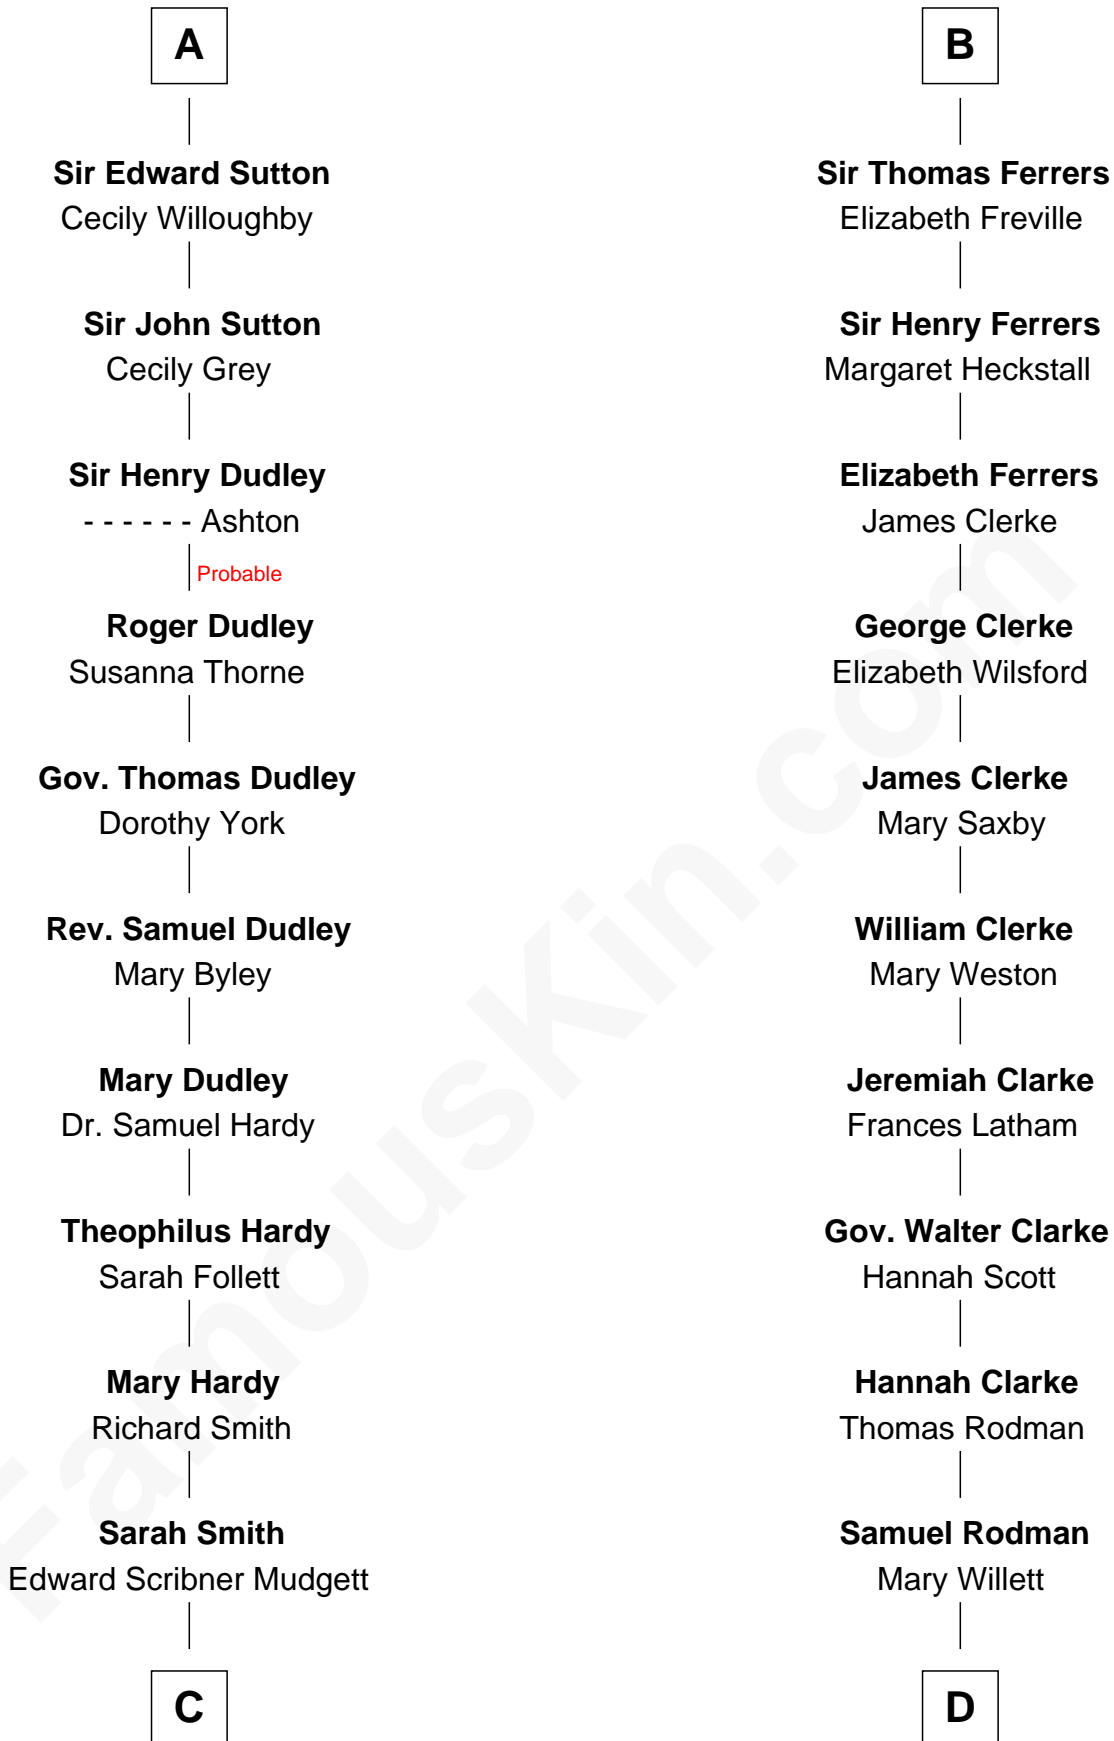

FamousKin.com Relationship Chart of

Dr. H. H. Holmes

Serial Killer aka "Devil in the White City"

20th cousin of

Joseph Wharton

Founder of the Wharton School of Business

C

Samuel Mudgett

Mary Morrill

Scribner Mudgett

Nancy Prescott

Levi Horton Mudgett

Theodate Page Price

Dr. H. H. Holmes

Serial Killer Dr. H. H. Holmes

D

Thomas Rodman

Mary Borden

Hannah Rodman

Samuel Rowland Fisher

Deborah Fisher

William Wharton

Joseph Wharton

Founder, Wharton School of Business