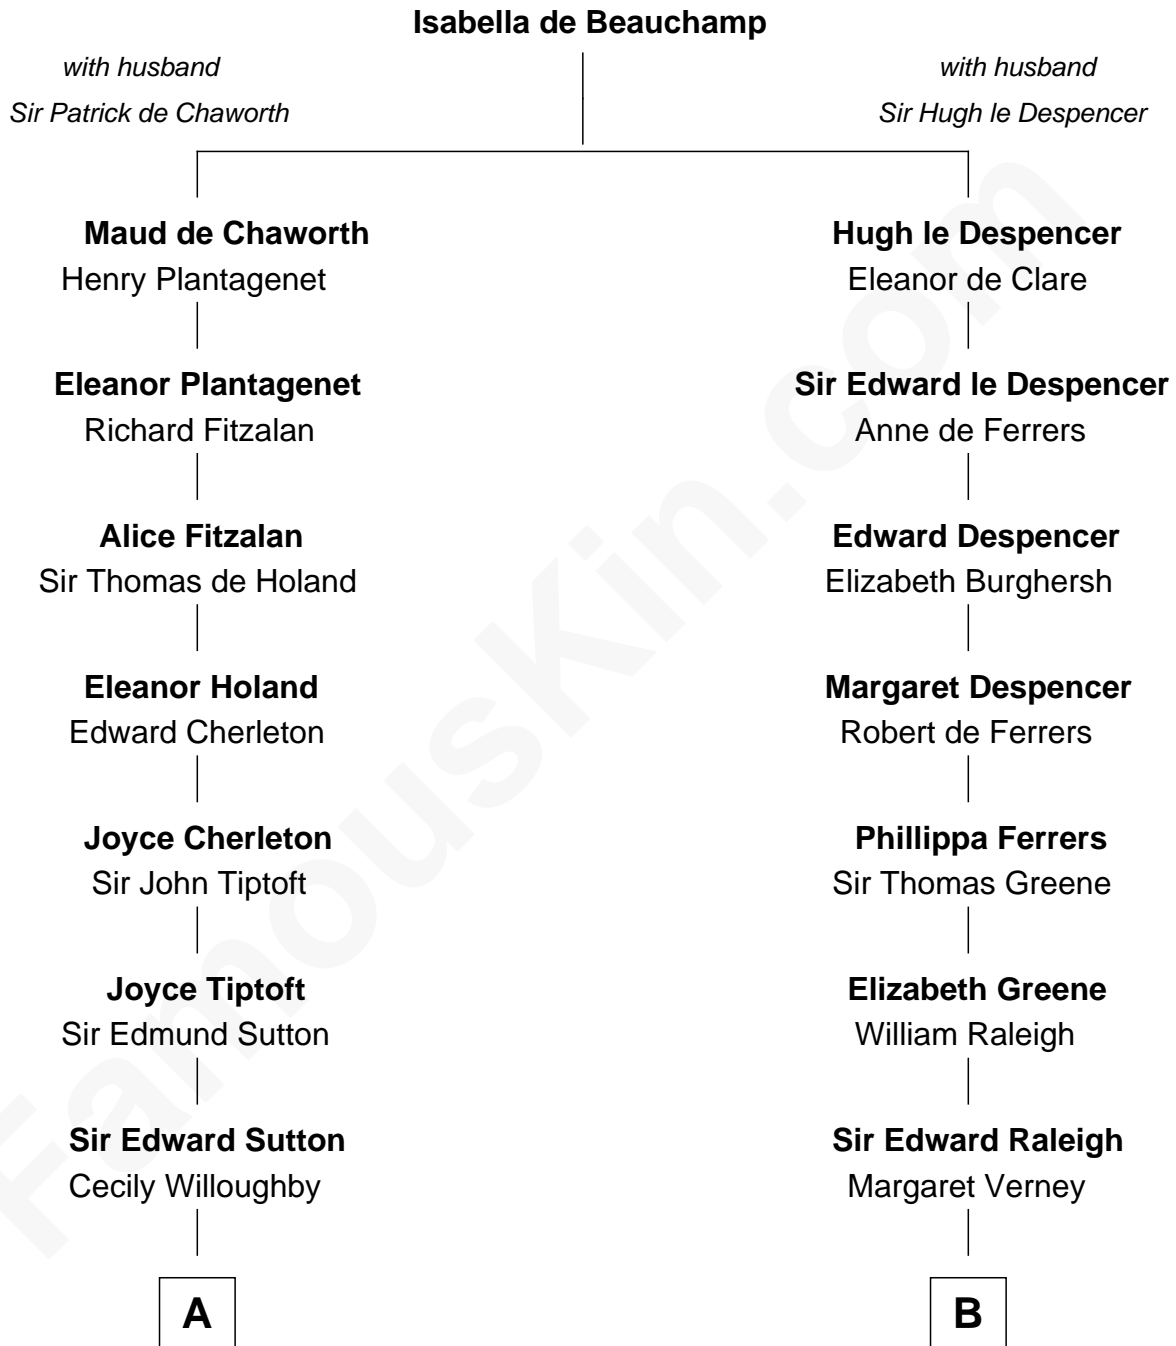

FamousKin.com Relationship Chart of

Dr. H. H. Holmes

Serial Killer aka "Devil in the White City"

18th cousin 1 time removed of

Joseph Wharton

Founder of the Wharton School of Business

C

Scribner Mudgett

Nancy Prescott

Levi Horton Mudgett

Theodate Page Price

Dr. H. H. Holmes

Serial Killer Dr. H. H. Holmes

D

Deborah Fisher

William Wharton