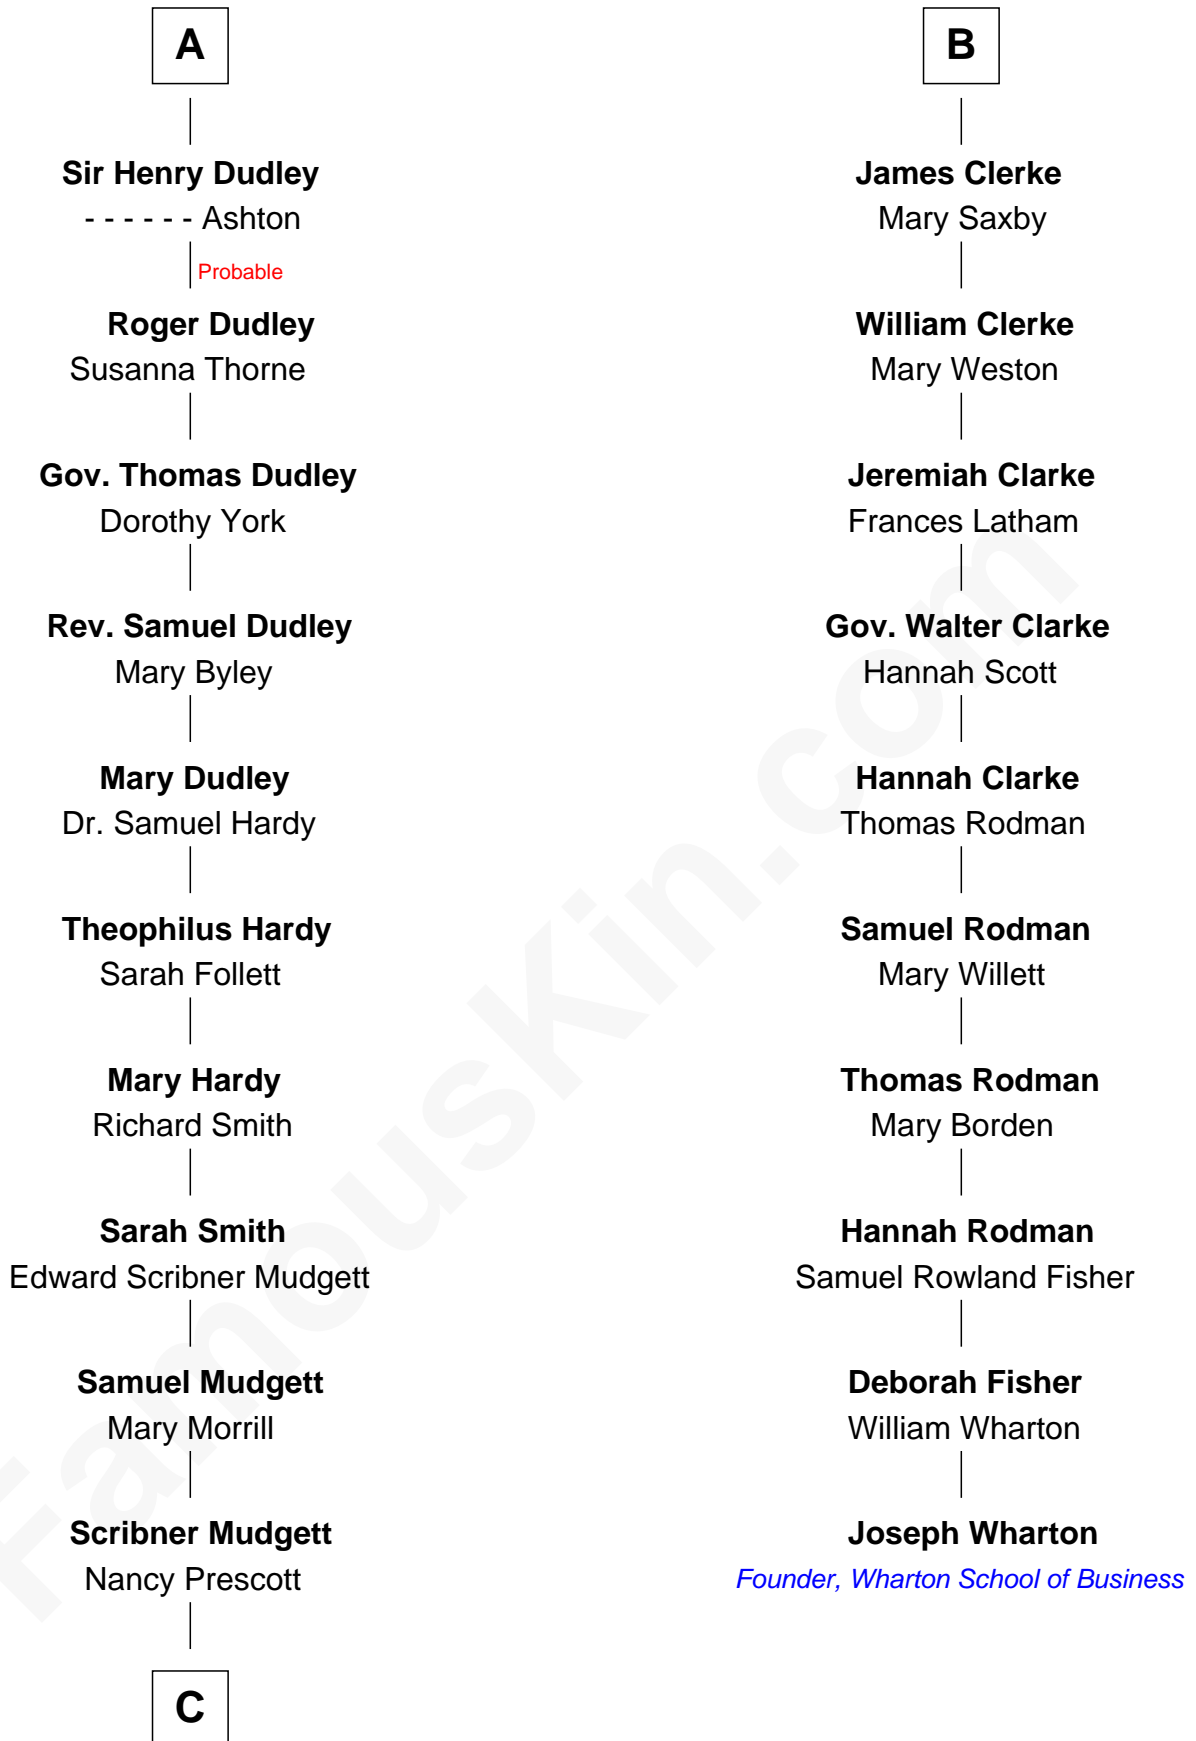

FamousKin.com Relationship Chart of

Dr. H. H. Holmes

Serial Killer aka "Devil in the White City"

16th cousin 2 times removed of

Joseph Wharton

Founder of the Wharton School of Business

C

—
Levi Horton Mudgett

Theodate Page Price

—
Dr. H. H. Holmes

Serial Killer Dr. H. H. Holmes

FamousKin.com