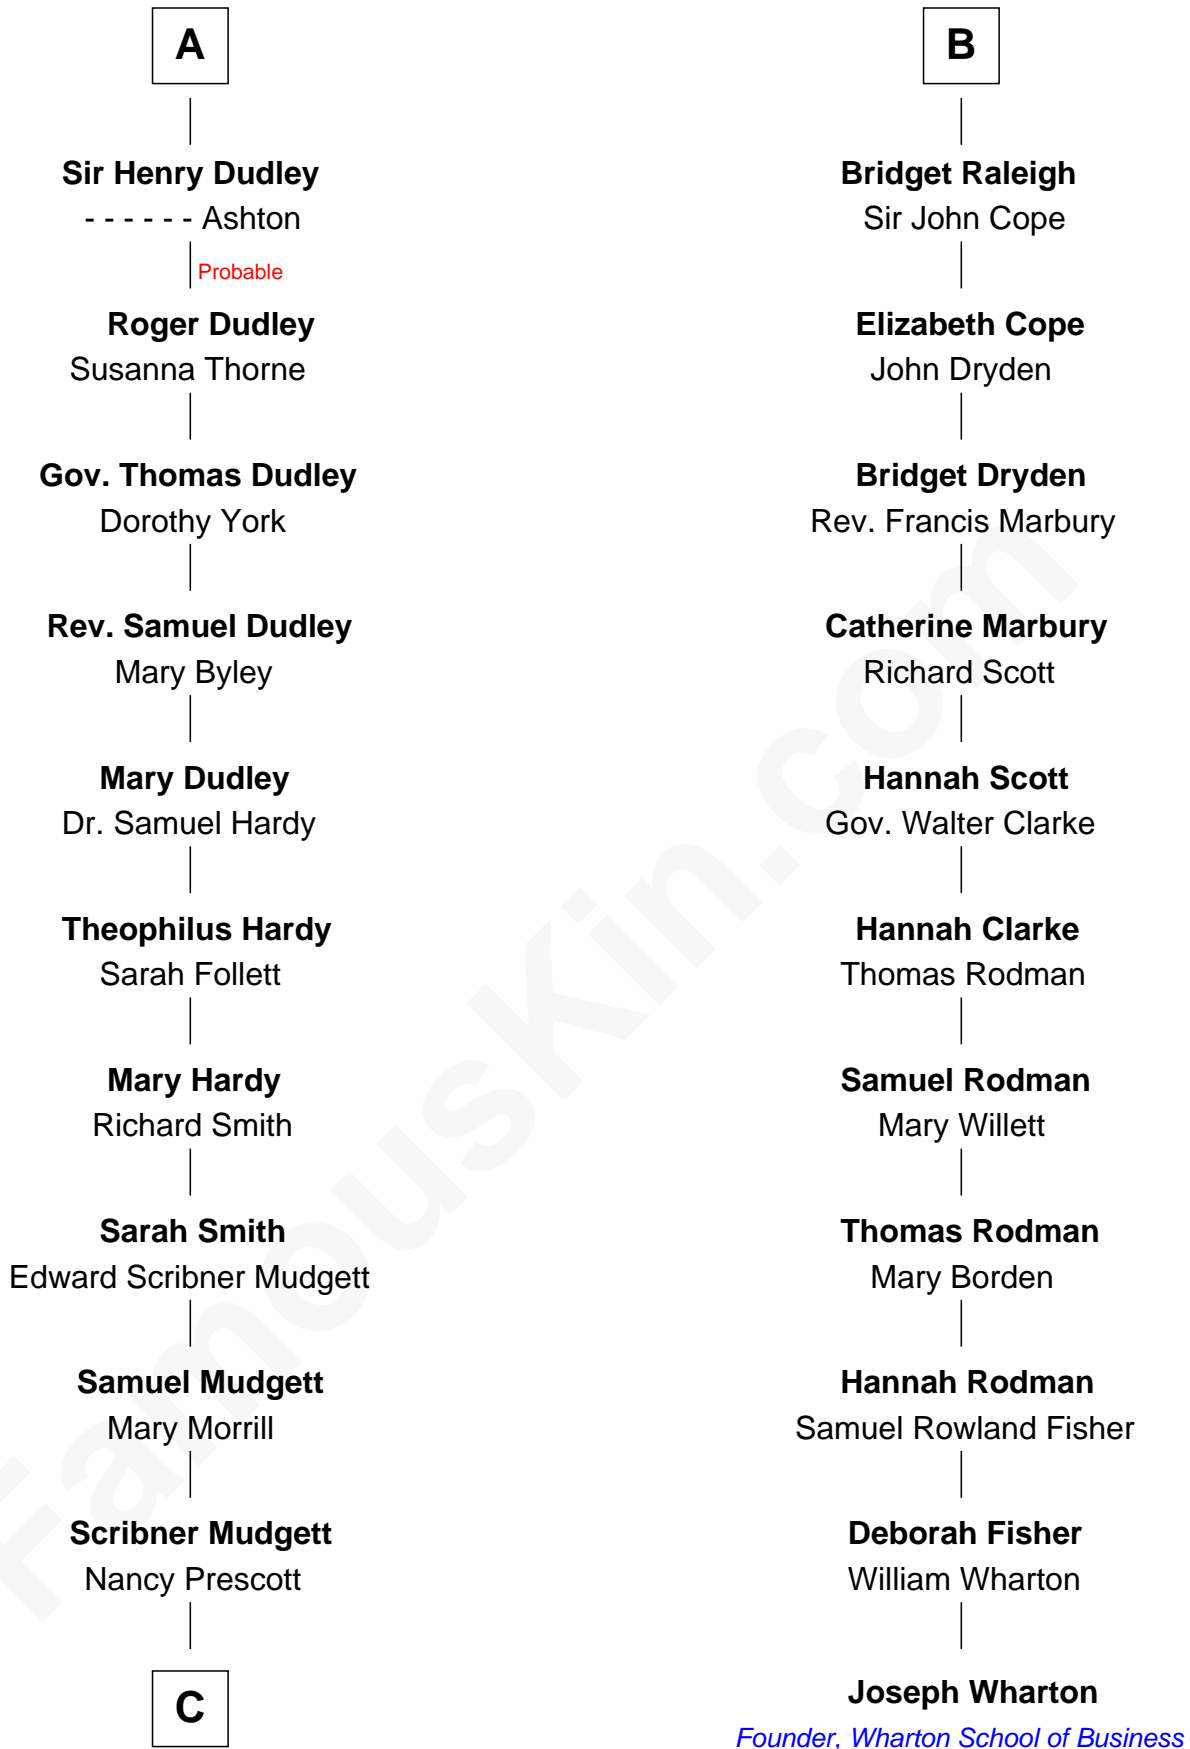

FamousKin.com Relationship Chart of

Dr. H. H. Holmes

Serial Killer aka "Devil in the White City"

17th cousin 1 time removed of

Joseph Wharton

Founder of the Wharton School of Business

Edmund Fitzalan

Alice de Warenne

Richard Fitzalan
Eleanor Plantagenet

Alice Fitzalan
Sir Thomas de Holand

Eleanor Holand
Edward Cherleton

Joyce Cherleton
Sir John Tiptoft

Joyce Tiptoft
Sir Edmund Sutton

Sir Edward Sutton
Cecily Willoughby

Sir John Sutton
Cecily Grey

A

Mary Fitzalan
John le Strange

Ankaret le Strange
Sir Richard Talbot

Mary Talbot
Sir Thomas Greene

Sir Thomas Greene
Phillippa Ferrers

Elizabeth Greene
William Raleigh

Sir Edward Raleigh
Margaret Verney

Sir Edward Raleigh
Anne Chamberlayne

B

C

—
Levi Horton Mudgett

Theodate Page Price

—
Dr. H. H. Holmes

Serial Killer Dr. H. H. Holmes

FamousKin.com