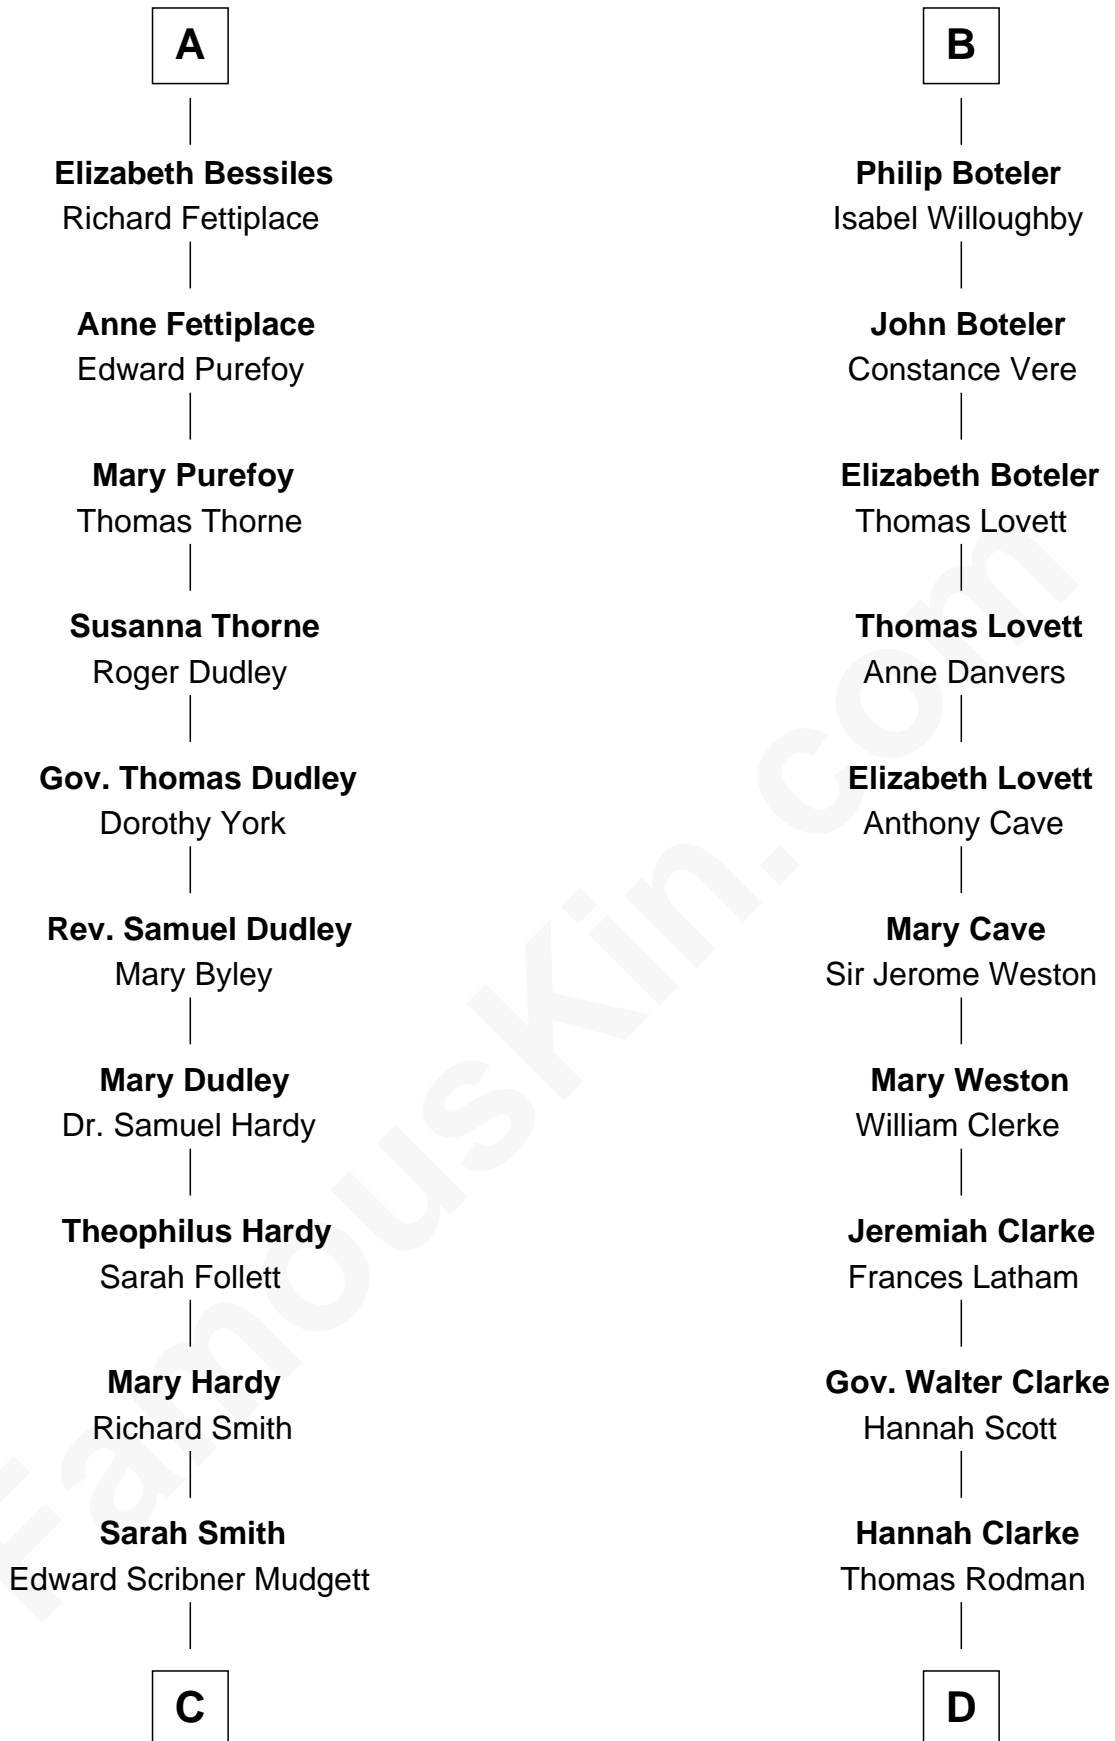

# FamousKin.com Relationship Chart of

**Dr. H. H. Holmes**

*Serial Killer aka "Devil in the White City"*

20th cousin 1 time removed of

**Joseph Wharton**

*Founder of the Wharton School of Business*

**C**

**Samuel Mudgett**

Mary Morrill

**Scribner Mudgett**

Nancy Prescott

**Levi Horton Mudgett**

Theodate Page Price

**Dr. H. H. Holmes**

*Serial Killer Dr. H. H. Holmes*

**D**

**Samuel Rodman**

Mary Willett

**Thomas Rodman**

Mary Borden

**Hannah Rodman**

Samuel Rowland Fisher

**Deborah Fisher**

William Wharton