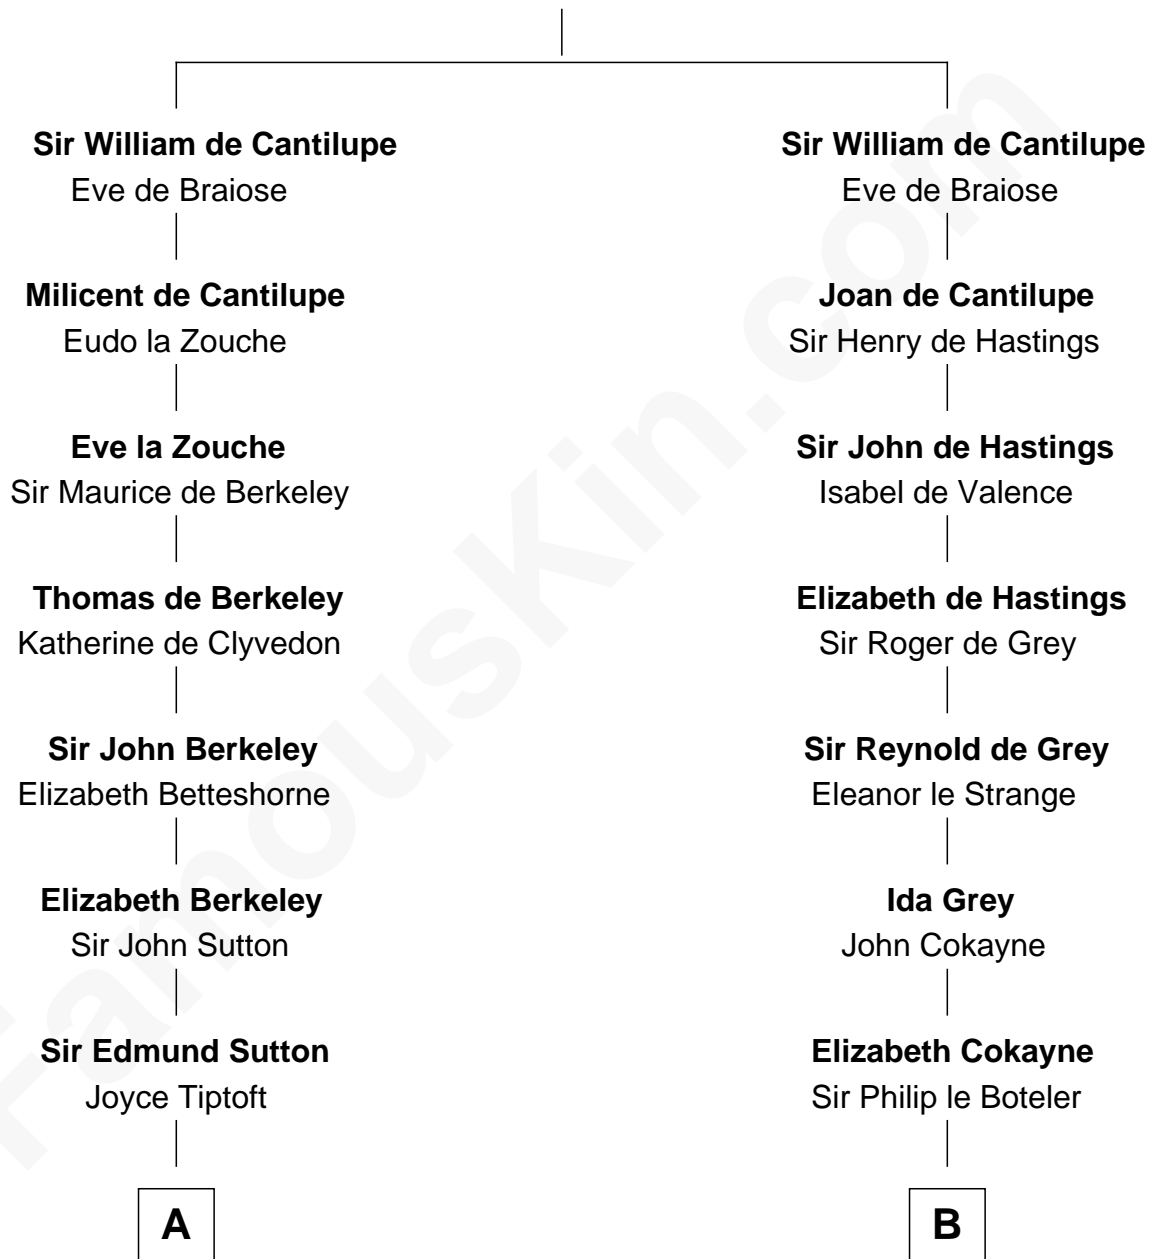

# FamousKin.com Relationship Chart of

**Dr. H. H. Holmes**

*Serial Killer aka "Devil in the White City"*

20th cousin 1 time removed of

**Joseph Wharton**

*Founder of the Wharton School of Business*

**William de Cantilupe**

**C**

**Samuel Mudgett**

Mary Morrill

**Scribner Mudgett**

Nancy Prescott

**Levi Horton Mudgett**

Theodate Page Price

**Dr. H. H. Holmes**

*Serial Killer Dr. H. H. Holmes*

**D**

**Samuel Rodman**

Mary Willett

**Thomas Rodman**

Mary Borden

**Hannah Rodman**

Samuel Rowland Fisher