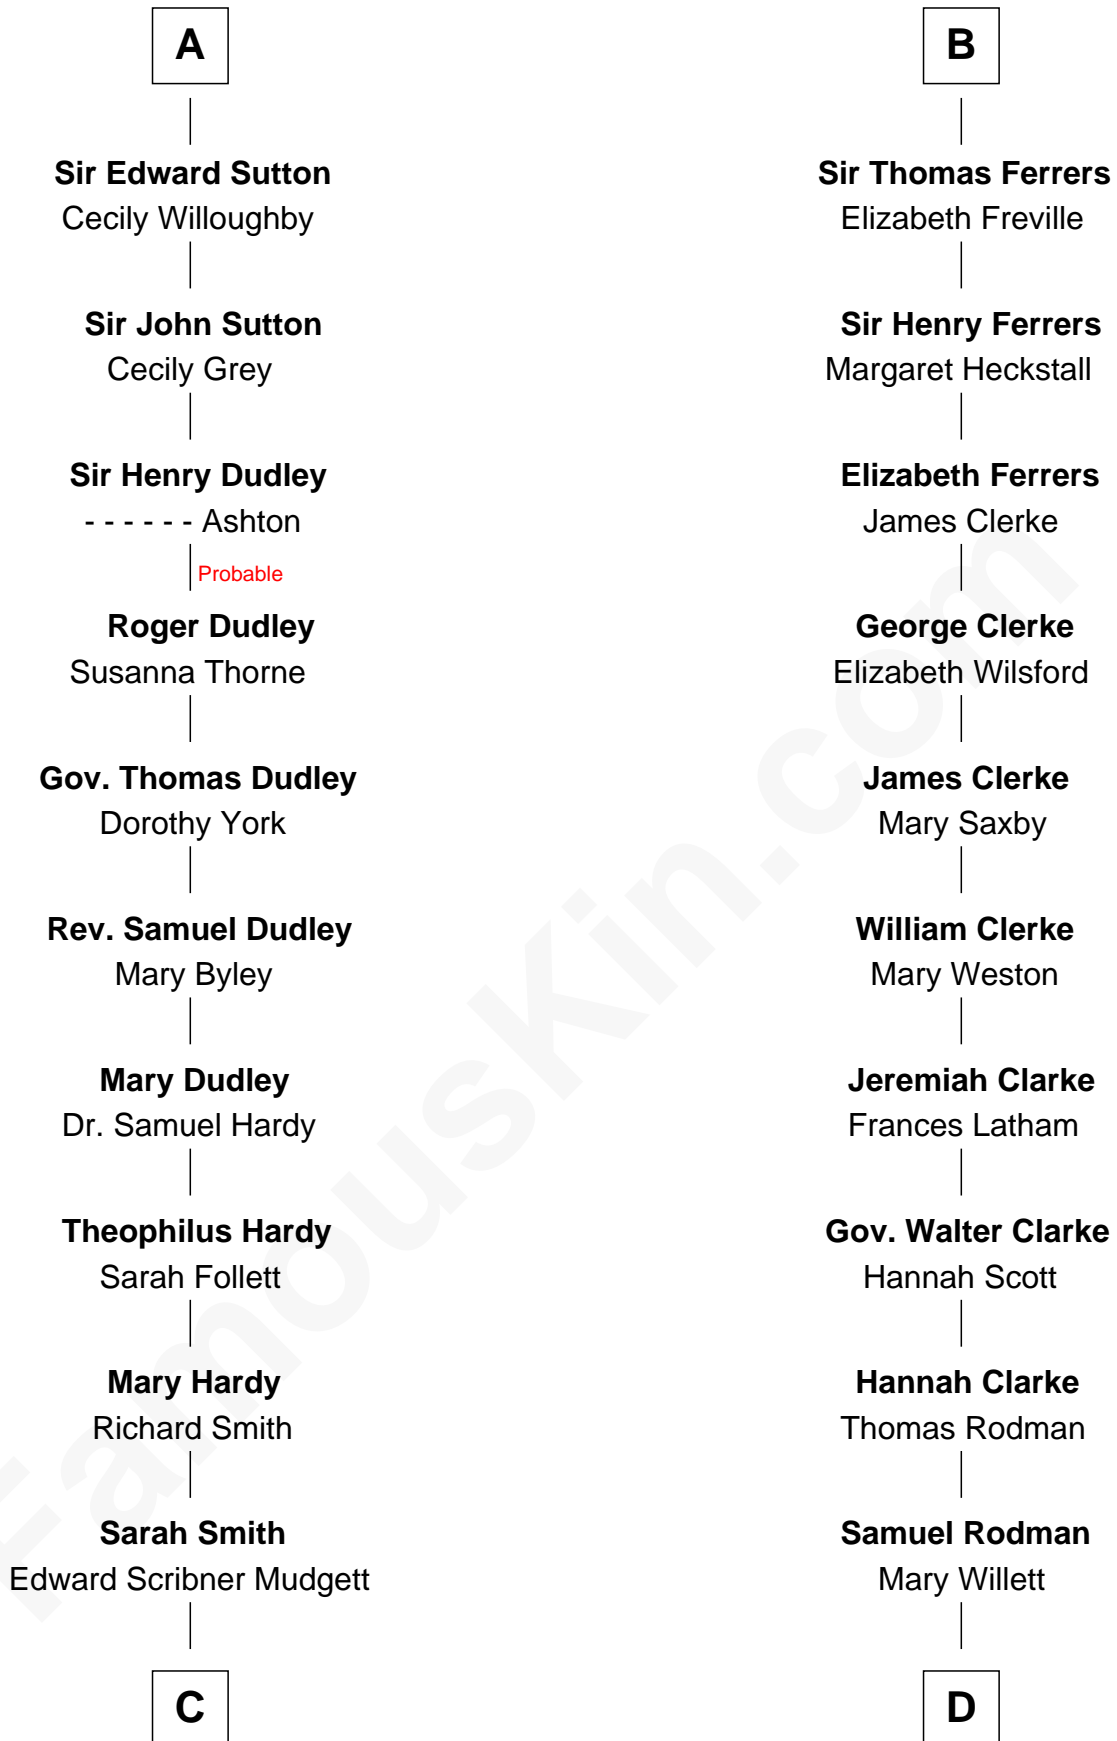

# FamousKin.com Relationship Chart of

**Dr. H. H. Holmes**

*Serial Killer aka "Devil in the White City"*

20th cousin of

**Joseph Wharton**

*Founder of the Wharton School of Business*

**C**

**Samuel Mudgett**

Mary Morrill

**Scribner Mudgett**

Nancy Prescott

**Levi Horton Mudgett**

Theodate Page Price

**Dr. H. H. Holmes**

*Serial Killer Dr. H. H. Holmes*

**D**

**Thomas Rodman**

Mary Borden

**Hannah Rodman**

Samuel Rowland Fisher

**Deborah Fisher**

William Wharton

**Joseph Wharton**

*Founder, Wharton School of Business*