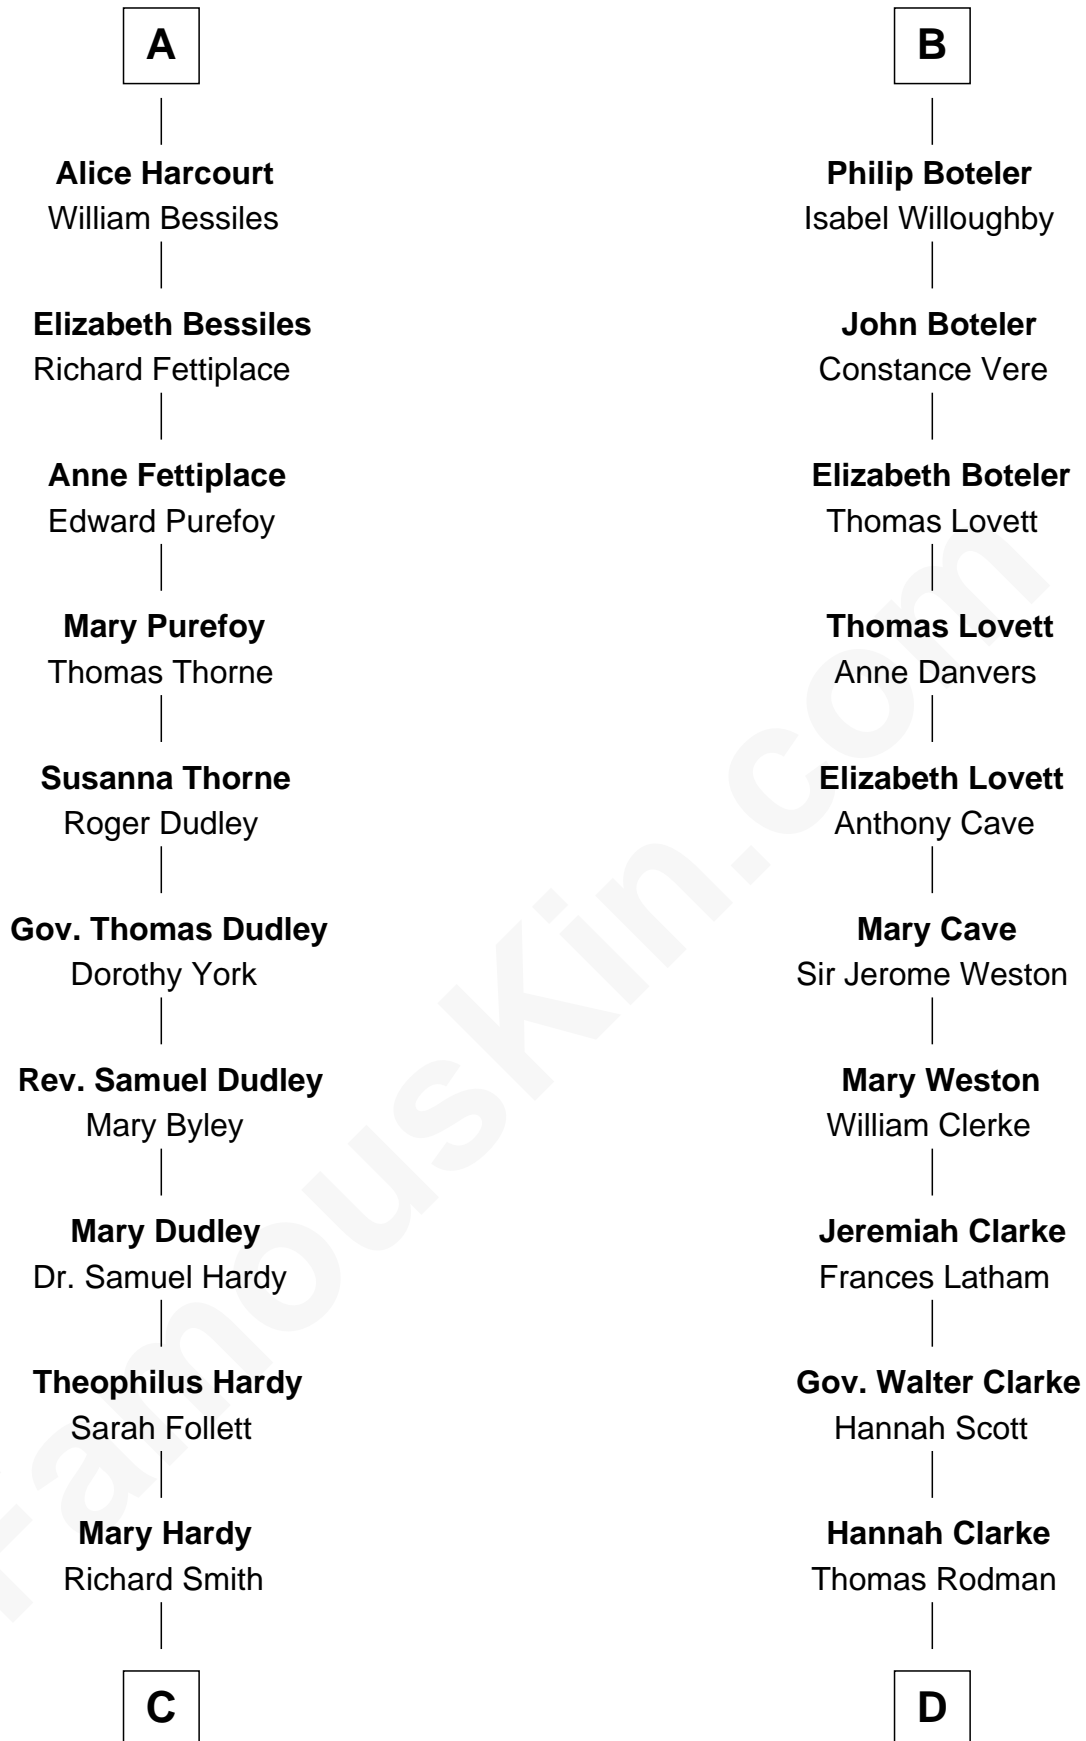

FamousKin.com Relationship Chart of

Dr. H. H. Holmes

Serial Killer aka "Devil in the White City"

21st cousin of

Joseph Wharton

Founder of the Wharton School of Business

Sir William de Hastings

Margaret le Bigod

Ada of Huntingdon

Sir Henry de Hastings

Joan de Cantilupe

Sir John de Hastings

Isabel de Valence

Elizabeth de Hastings

Sir Roger de Grey

Sir Reynold de Grey

Eleanor le Strange

Ida Grey

John Cokayne

Elizabeth Cokayne

Sir Philip le Boteler

B

C

Sarah Smith
Edward Scribner Mudgett

Samuel Mudgett
Mary Morrill

Scribner Mudgett
Nancy Prescott

Levi Horton Mudgett
Theodate Page Price

Dr. H. H. Holmes
Serial Killer Dr. H. H. Holmes

D

Samuel Rodman
Mary Willett

Thomas Rodman
Mary Borden

Hannah Rodman
Samuel Rowland Fisher