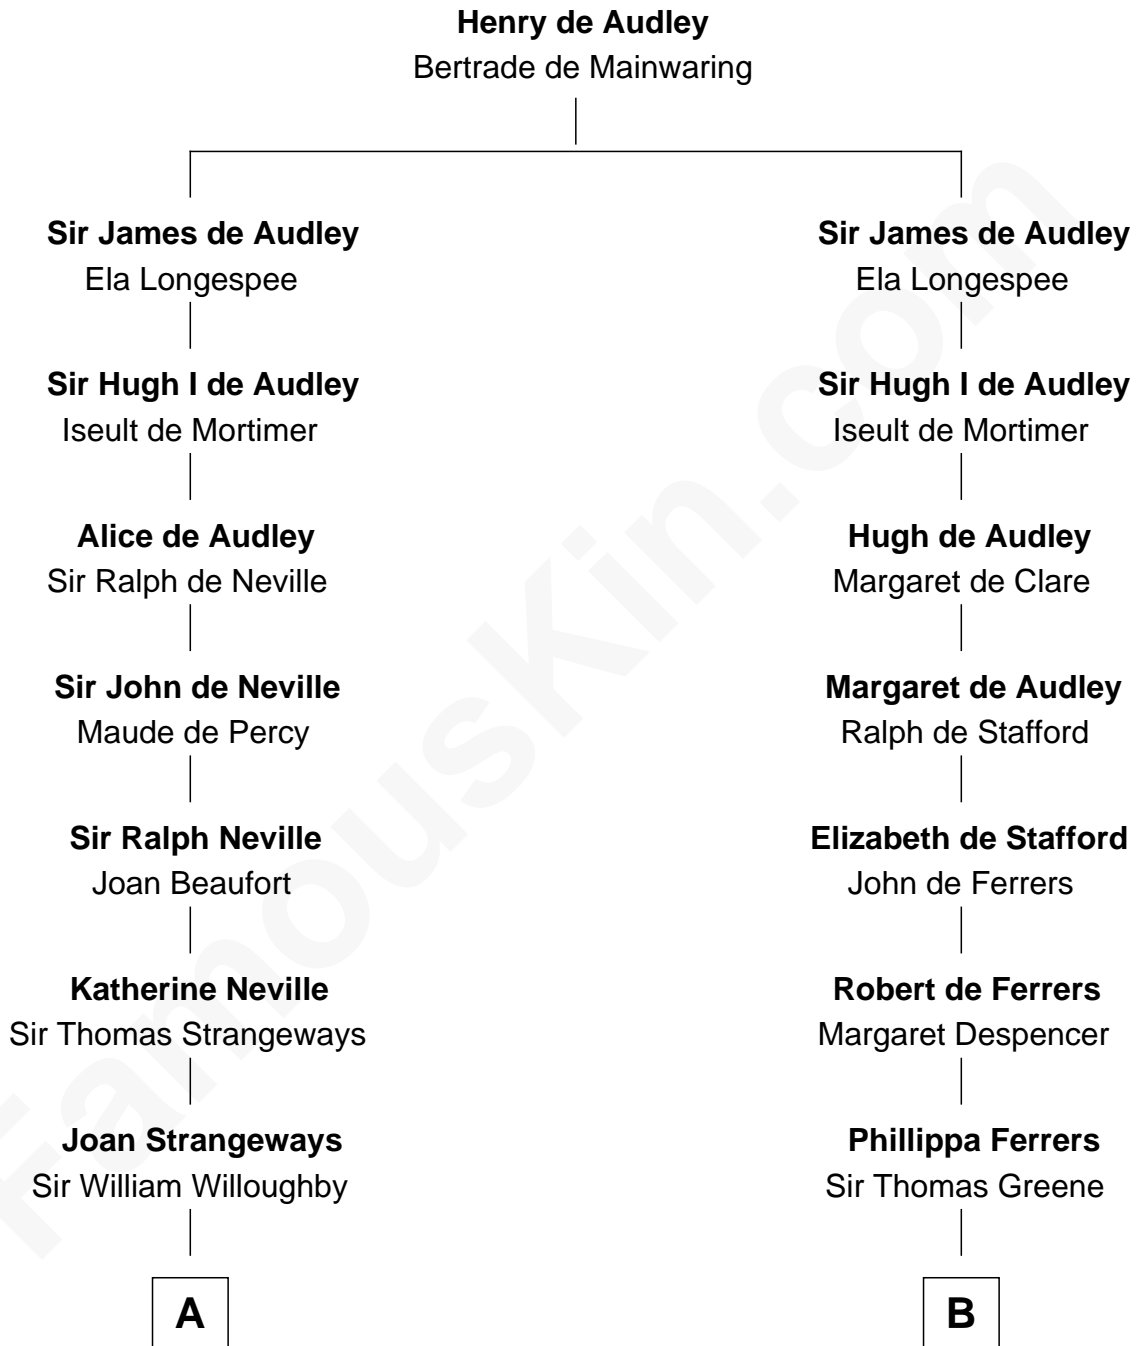

FamousKin.com Relationship Chart of

Dr. H. H. Holmes

Serial Killer aka "Devil in the White City"

20th cousin of

Joseph Wharton

Founder of the Wharton School of Business

C

Samuel Mudgett

Mary Morrill

Scribner Mudgett

Nancy Prescott

Levi Horton Mudgett

Theodate Page Price

Dr. H. H. Holmes

Serial Killer Dr. H. H. Holmes

D

Thomas Rodman

Mary Borden

Hannah Rodman

Samuel Rowland Fisher

Deborah Fisher

William Wharton

Joseph Wharton

Founder, Wharton School of Business