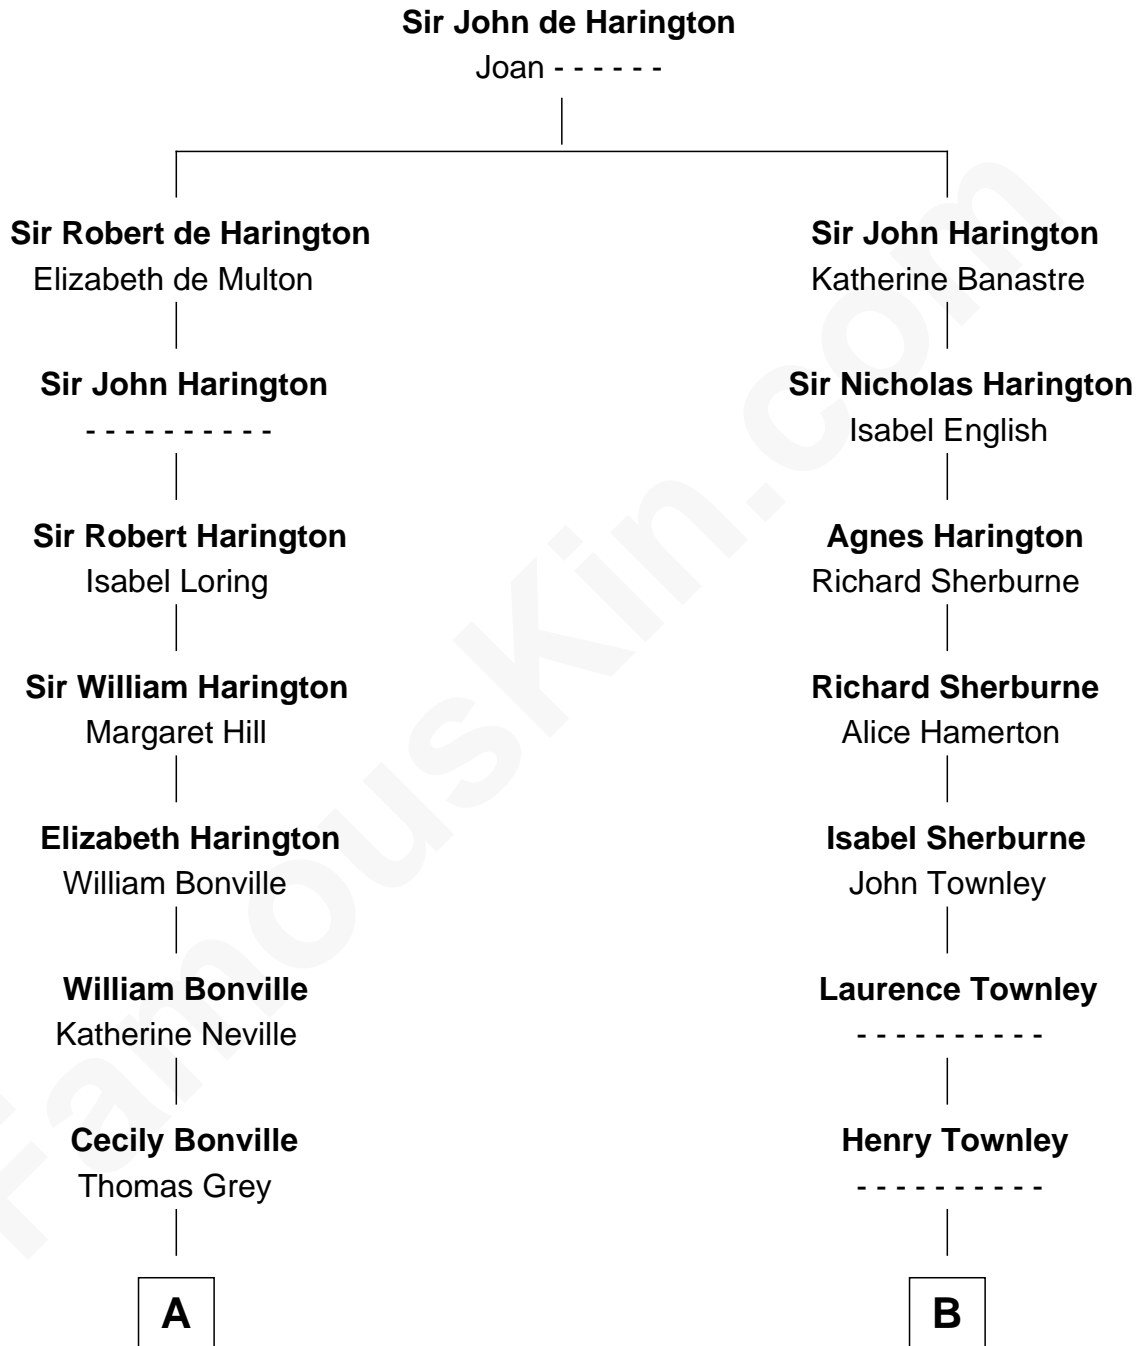

FamousKin.com Relationship Chart of

Dr. H. H. Holmes

Serial Killer aka "Devil in the White City"

19th cousin of

General George C. Marshall

Author of "The Marshall Plan"

C

Scribner Mudgett

Nancy Prescott

Levi Horton Mudgett

Theodate Page Price

Dr. H. H. Holmes

Serial Killer Dr. H. H. Holmes

D

William Champe Marshall

Susan Myers