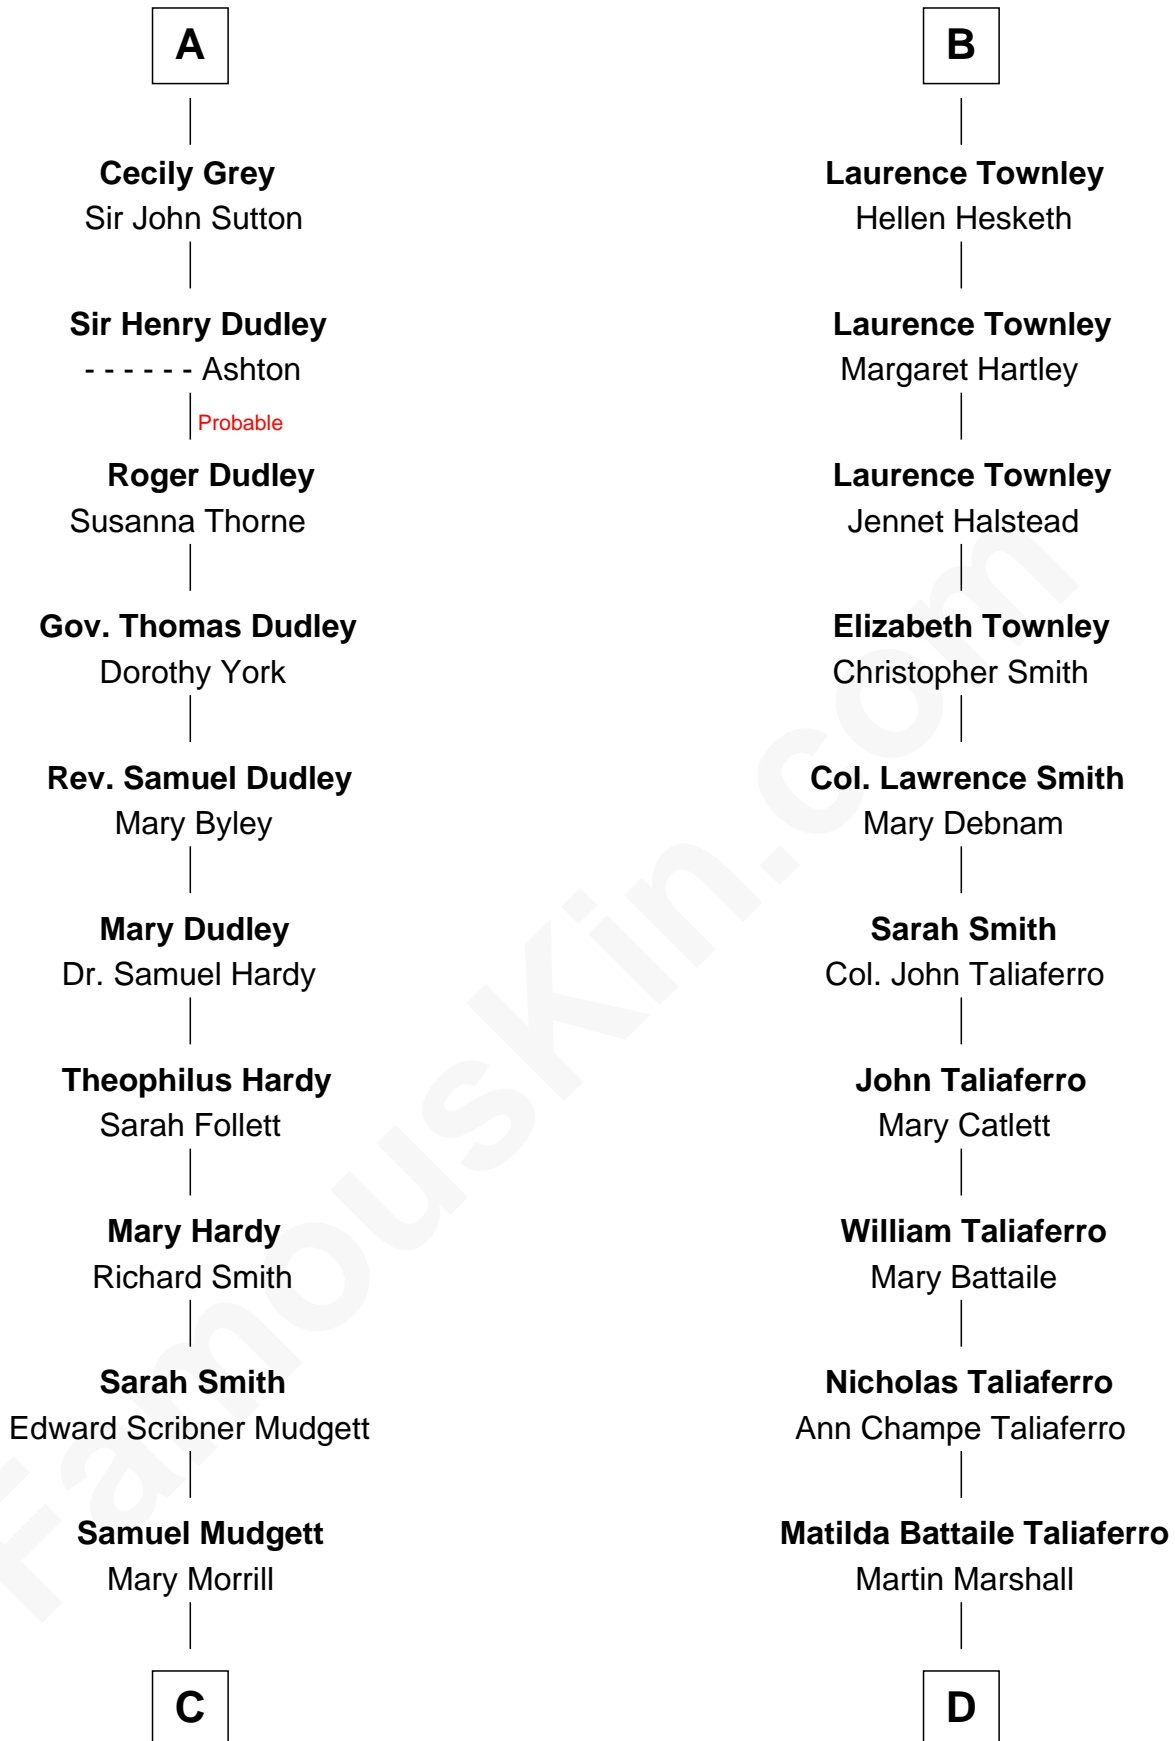

FamousKin.com Relationship Chart of

Dr. H. H. Holmes

Serial Killer aka "Devil in the White City"

19th cousin of

General George C. Marshall

Author of "The Marshall Plan"

C

Scribner Mudgett

Nancy Prescott

Levi Horton Mudgett

Theodate Page Price

Dr. H. H. Holmes

Serial Killer Dr. H. H. Holmes

D

William Champe Marshall

Susan Myers

George Catlett Marshall

Laura Emily Bradford

General George C. Marshall

U.S. Army - World War II

FamousKin.com