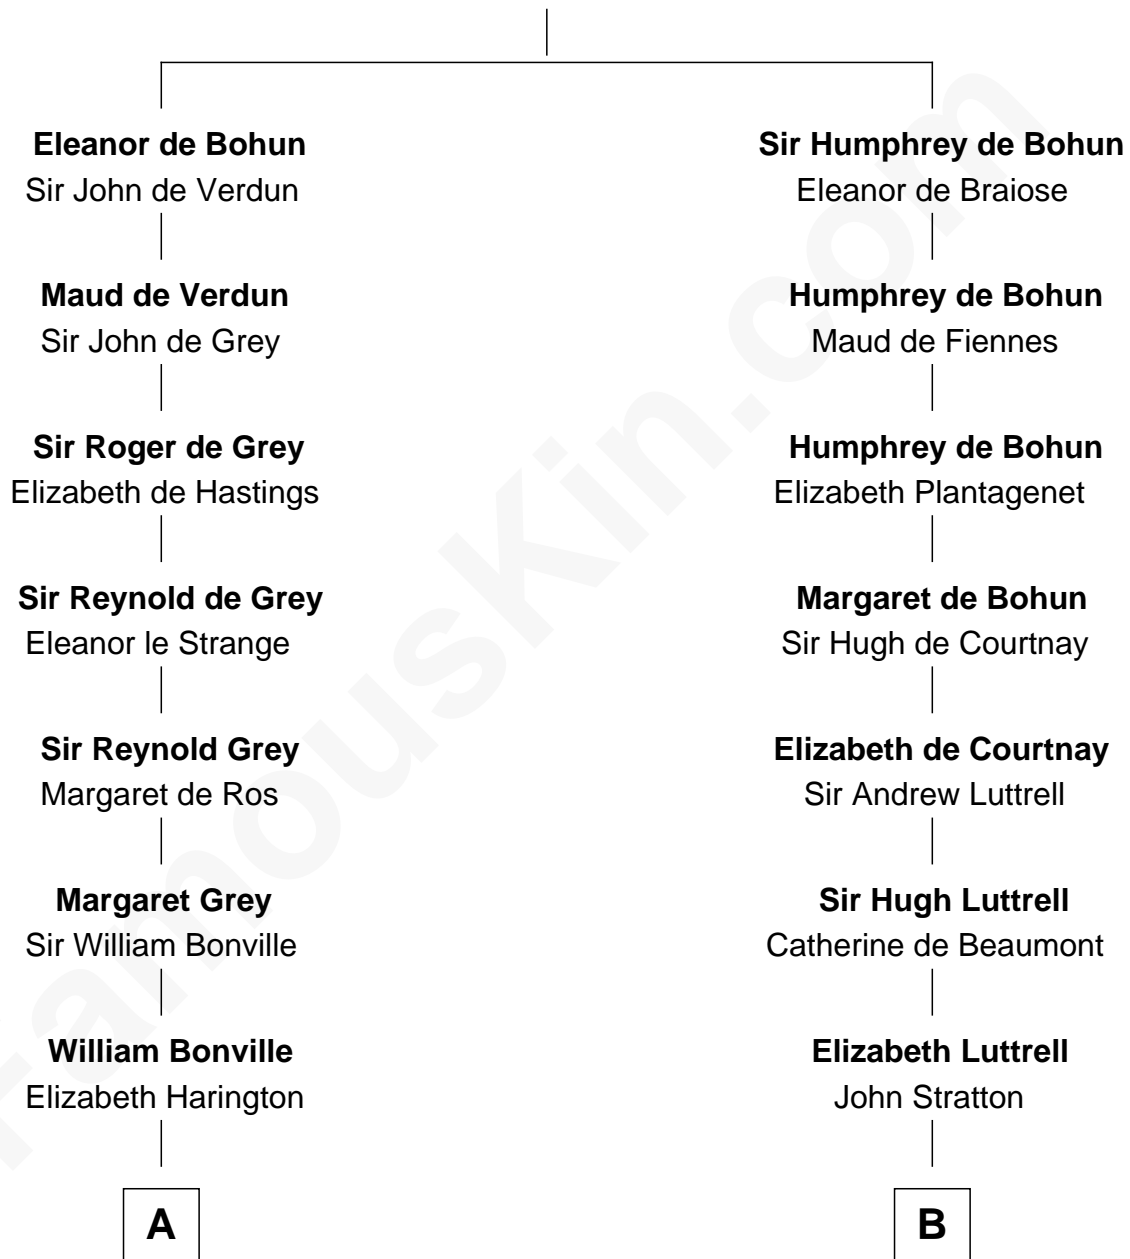

FamousKin.com Relationship Chart of

Dr. H. H. Holmes

Serial Killer aka "Devil in the White City"

21st cousin of

Harry F. Byrd

50th Governor of Virginia

Sir Humphrey de Bohun

Maud of Eu

C

Sarah Smith
Edward Scribner Mudgett

Samuel Mudgett
Mary Morrill

Scribner Mudgett
Nancy Prescott

Levi Horton Mudgett
Theodate Page Price

Dr. H. H. Holmes
Serial Killer Dr. H. H. Holmes

D

Thomas Taylor Byrd
Mary Armistead