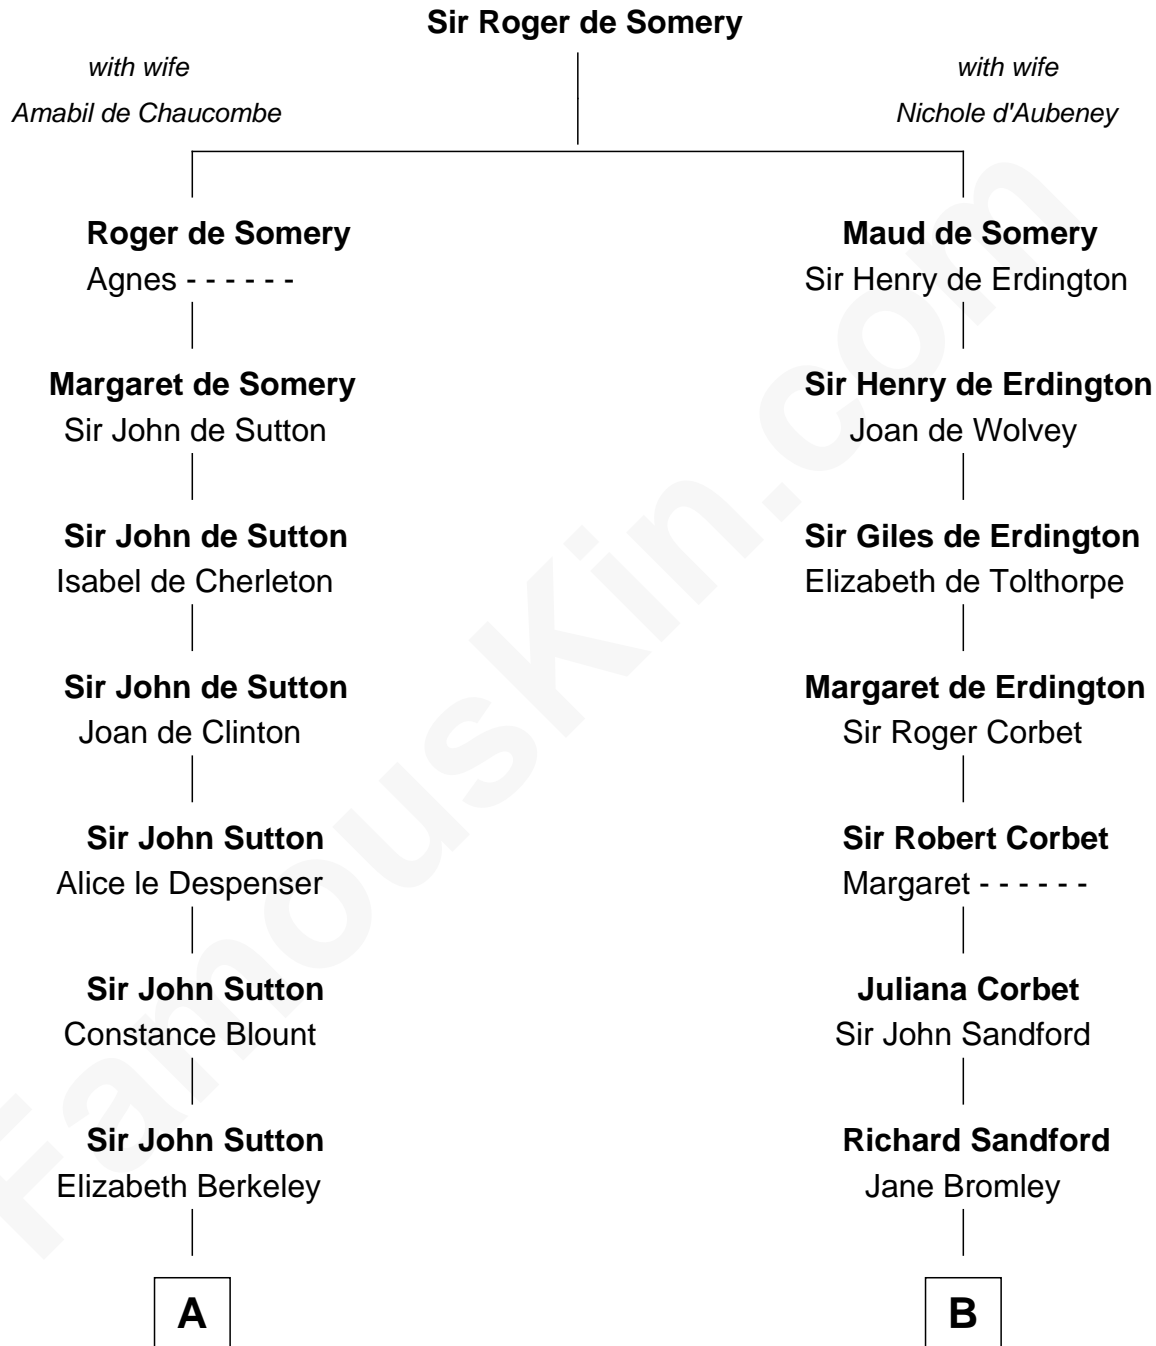

FamousKin.com Relationship Chart of

Dr. H. H. Holmes

Serial Killer aka "Devil in the White City"

20th cousin 1 time removed of

Harry F. Byrd

50th Governor of Virginia

C

Sarah Smith
Edward Scribner Mudgett

Samuel Mudgett
Mary Morrill

Scribner Mudgett
Nancy Prescott

Levi Horton Mudgett
Theodate Page Price

Dr. H. H. Holmes
Serial Killer Dr. H. H. Holmes

D

Anne Harrison
Richard Evelyn Byrd

Col. William Byrd
Jane Meriwether Rivers