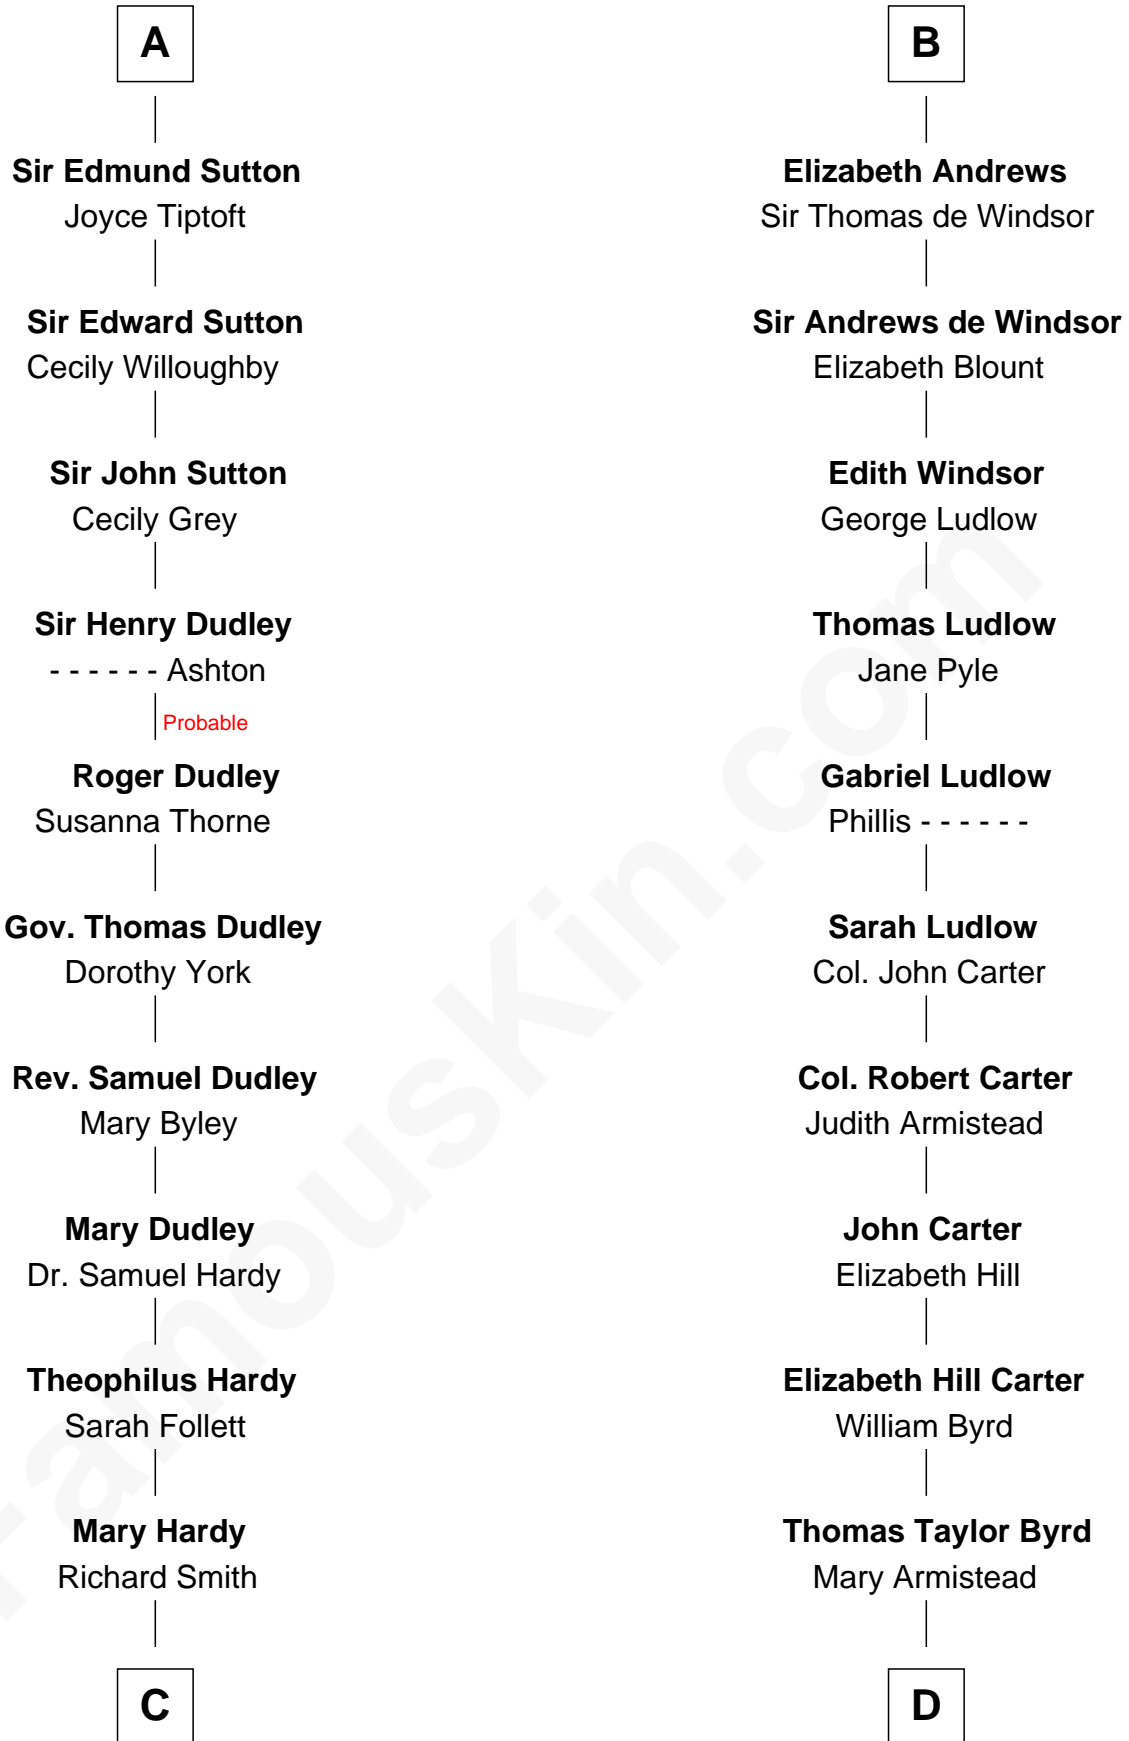

FamousKin.com Relationship Chart of

Dr. H. H. Holmes

Serial Killer aka "Devil in the White City"

20th cousin 1 time removed of

Harry F. Byrd

50th Governor of Virginia

Sir Hugh le Despencer

Aveline Basset

Catherine de Beaumont

Elizabeth Luttrell

John Stratton

Elizabeth Stratton

John Andrews

B

C

Sarah Smith
Edward Scribner Mudgett

Samuel Mudgett
Mary Morrill

Scribner Mudgett
Nancy Prescott

Levi Horton Mudgett
Theodate Page Price

Dr. H. H. Holmes
Serial Killer Dr. H. H. Holmes

D

Richard Evelyn Byrd
Anne Harrison

Col. William Byrd
Jane Meriwether Rivers