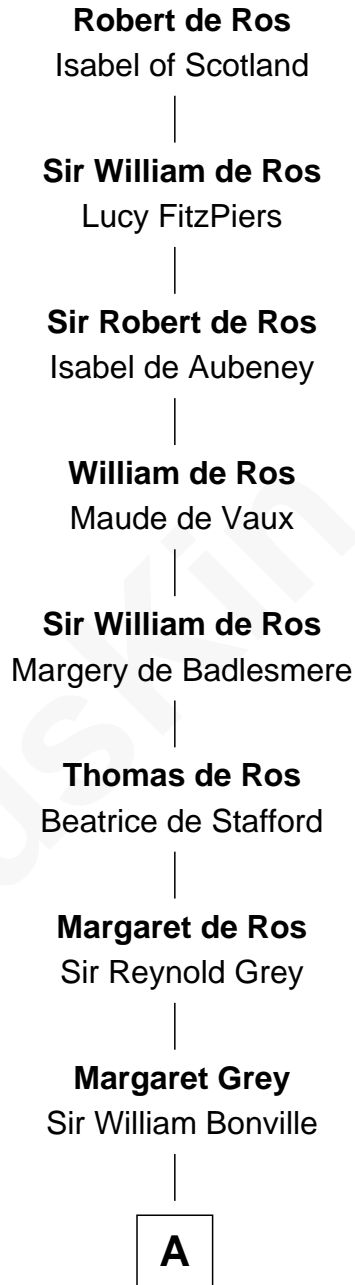

FamousKin.com Relationship Chart of

Dr. H. H. Holmes

Serial Killer aka "Devil in the White City"

21st Great-grandson of

Robert de Ros

Magna Carta Surety

A

William Bonville
Elizabeth Harington

William Bonville
Katherine Neville

Cecily Bonville
Thomas Grey

Cecily Grey
Sir John Sutton

Sir Henry Dudley
----- Ashton

Probable

Roger Dudley
Susanna Thorne

Gov. Thomas Dudley
Dorothy York

Rev. Samuel Dudley
Mary Byley

Mary Dudley
Dr. Samuel Hardy

Theophilus Hardy
Sarah Follett

B

B

—
Mary Hardy
Richard Smith

—
Sarah Smith
Edward Scribner Mudgett

—
Samuel Mudgett
Mary Morrill

—
Scribner Mudgett
Nancy Prescott

—
Levi Horton Mudgett
Theodate Page Price

—
Dr. H. H. Holmes
Serial Killer Dr. H. H. Holmes