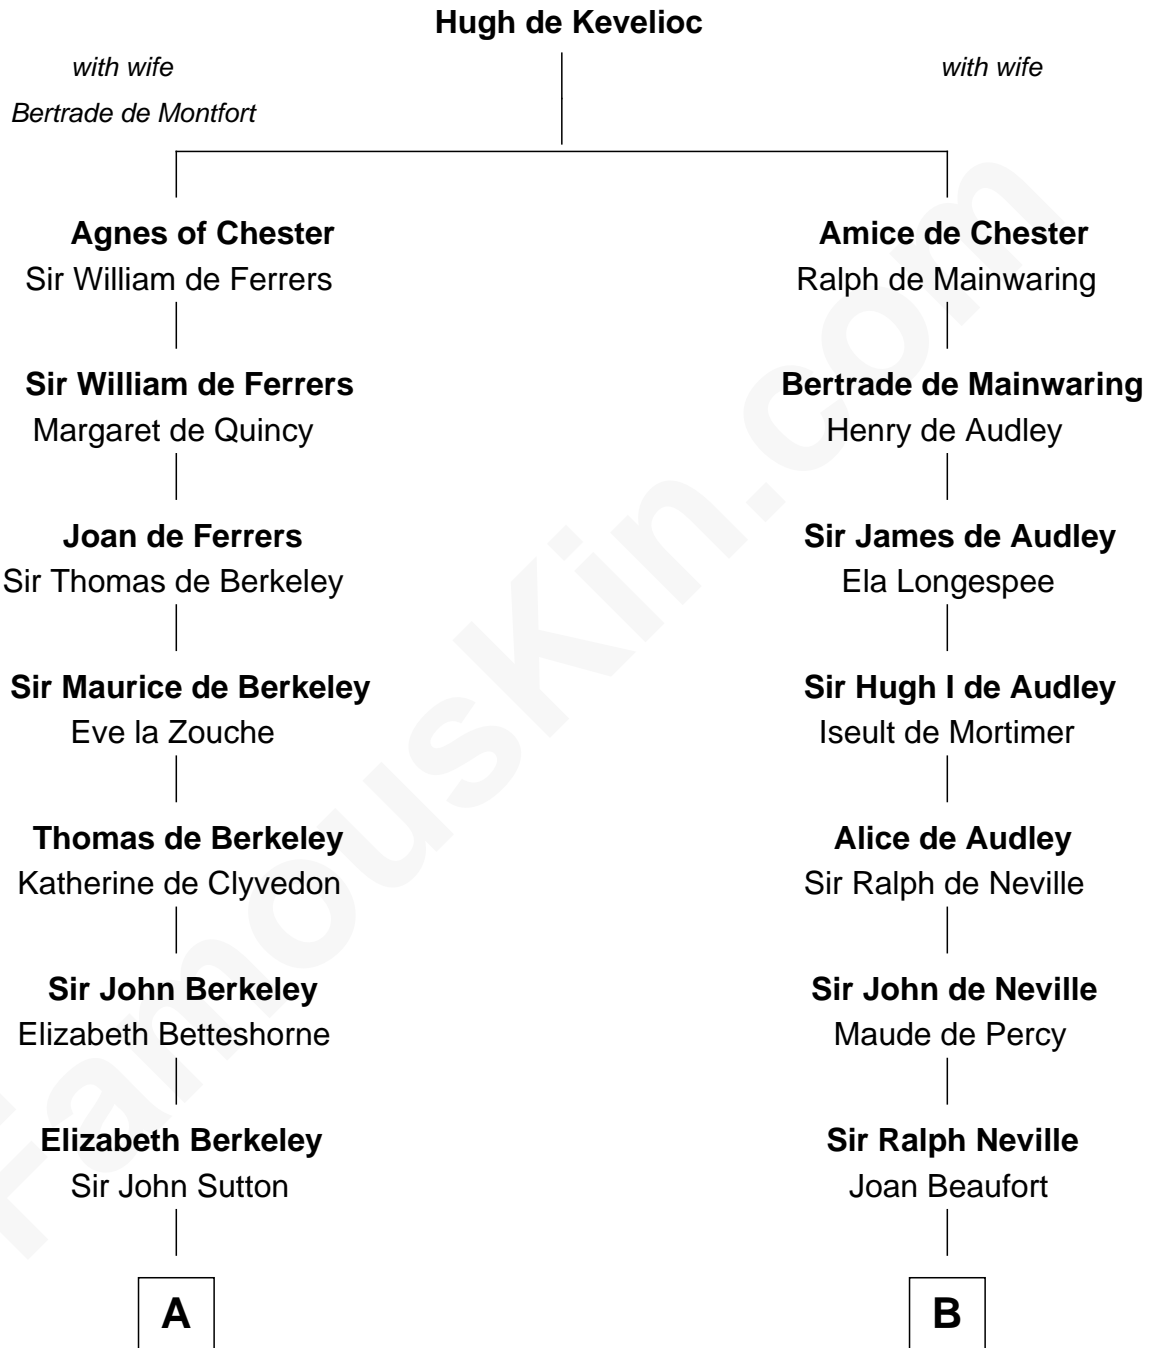

FamousKin.com Relationship Chart of

Dr. H. H. Holmes

Serial Killer aka "Devil in the White City"

20th cousin 1 time removed of

Lytton Strachey

Author and Co-Founder of Bloomsbury Group

C

Sarah Smith
Edward Scribner Mudgett

Samuel Mudgett
Mary Morrill

Scribner Mudgett
Nancy Prescott

Levi Horton Mudgett
Theodate Page Price

Dr. H. H. Holmes
Serial Killer Dr. H. H. Holmes

D

Jane Kelsall
Sir Henry Strachey

Edward Strachey
Julia Woodburn Kirkpatrick