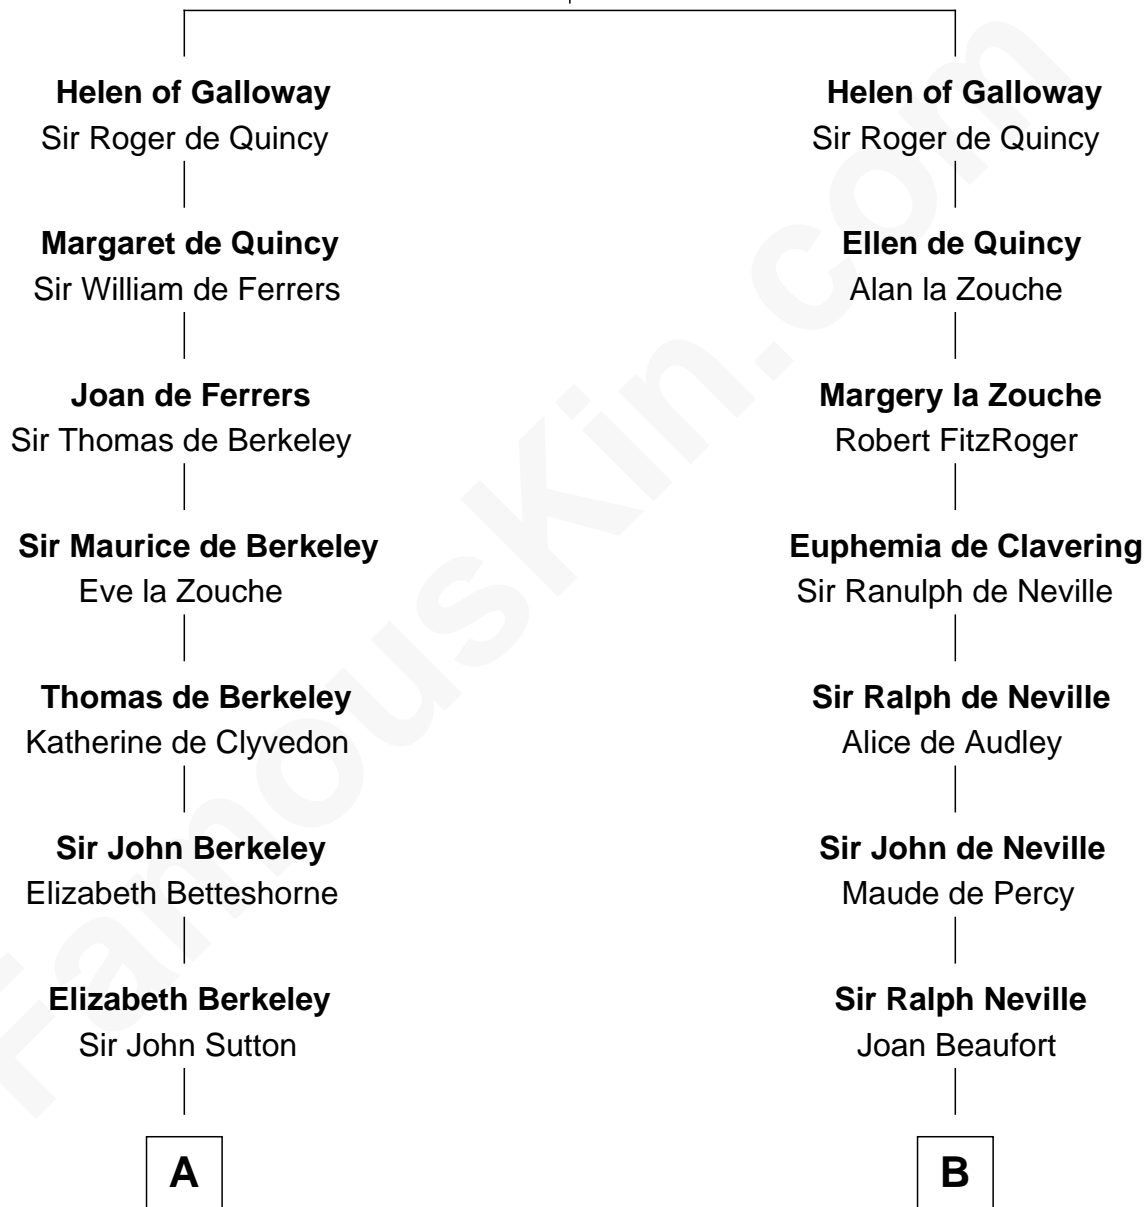

FamousKin.com Relationship Chart of

Dr. H. H. Holmes

Serial Killer aka "Devil in the White City"

20th cousin 1 time removed of

Lytton Strachey

Author and Co-Founder of Bloomsbury Group

Alan of Galloway

Helen de l'Isle

C

Sarah Smith
Edward Scribner Mudgett

Samuel Mudgett
Mary Morrill

Scribner Mudgett
Nancy Prescott

Levi Horton Mudgett
Theodate Page Price

Dr. H. H. Holmes
Serial Killer Dr. H. H. Holmes

D

Jane Kelsall
Sir Henry Strachey