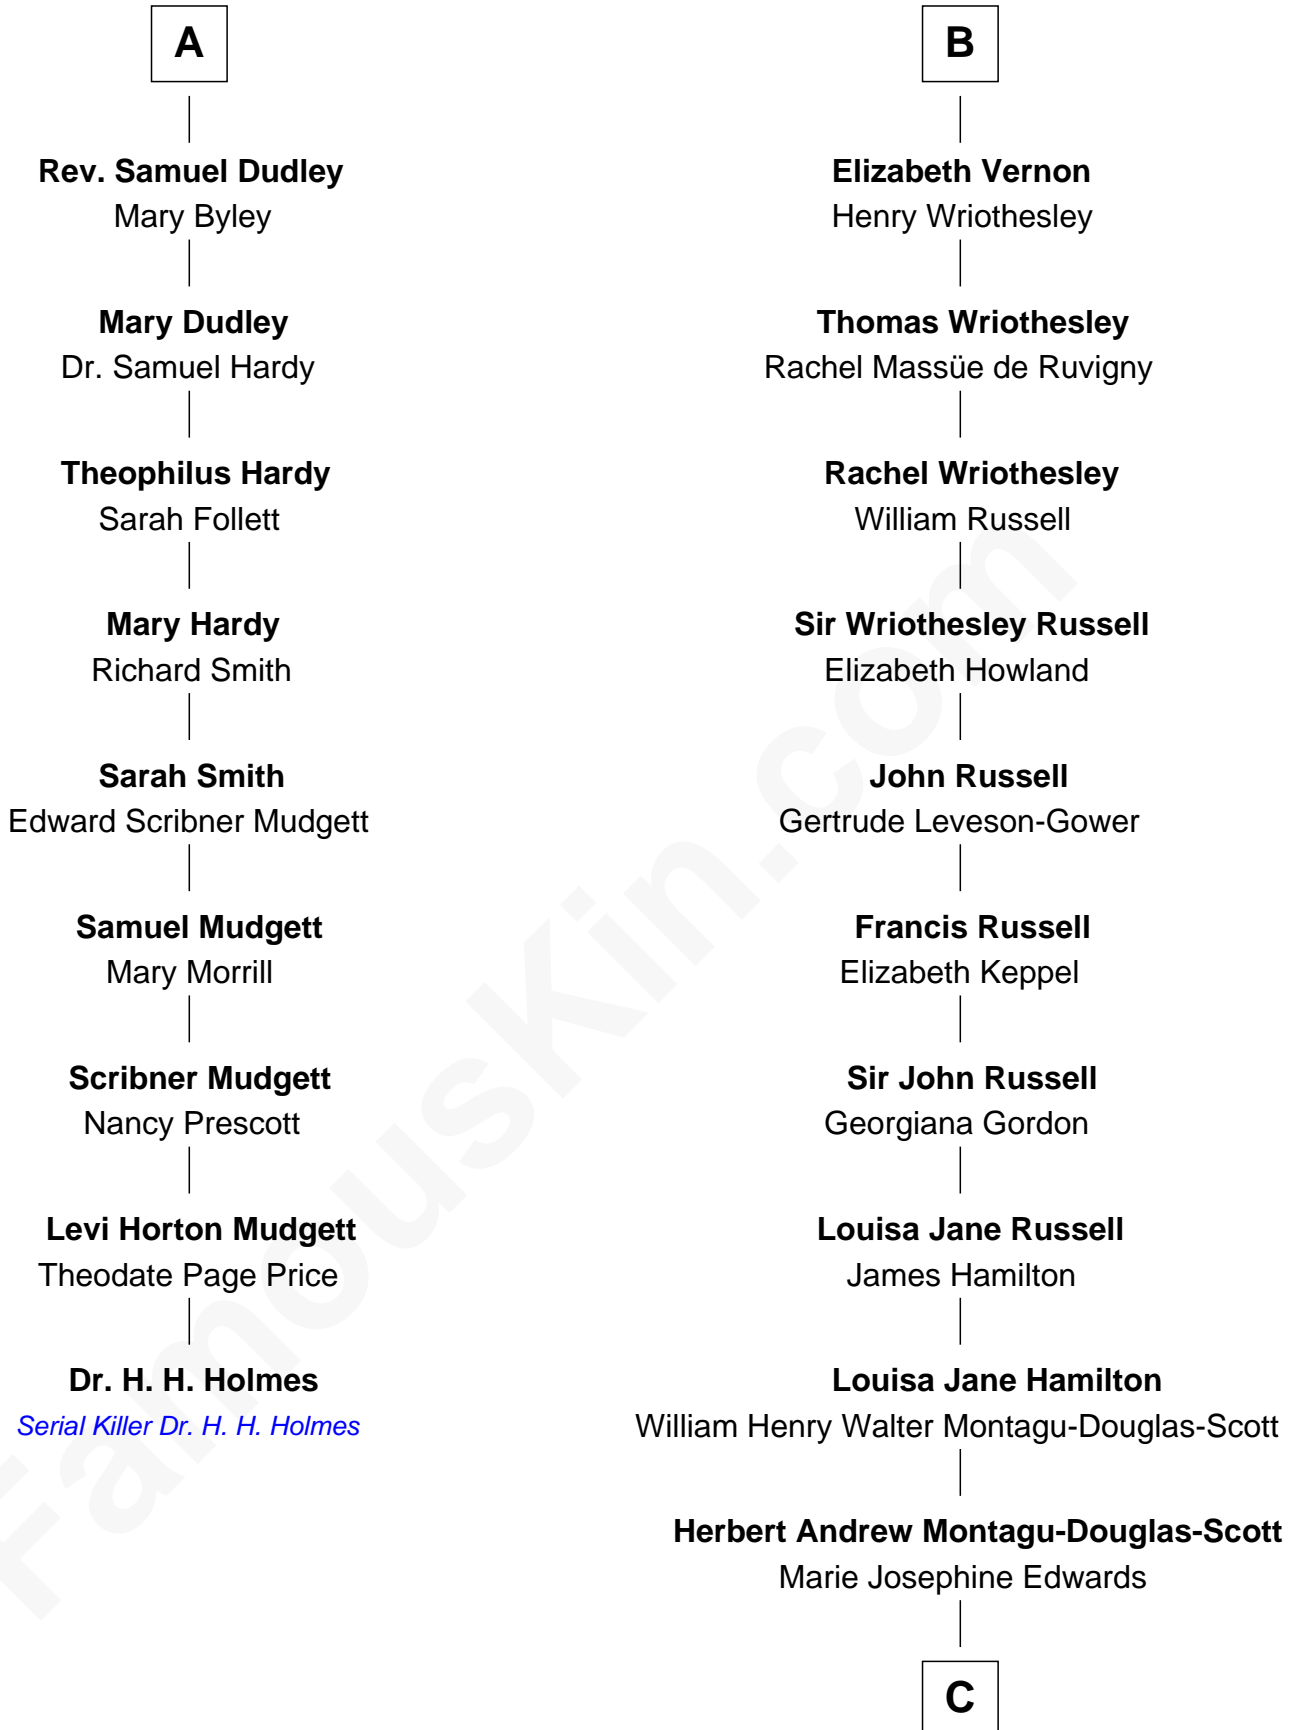

FamousKin.com Relationship Chart of

Dr. H. H. Holmes

Serial Killer aka "Devil in the White City"

15th cousin 4 times removed of

Sarah Ferguson

Duchess of York

C

Marian Louisa Montagu-Douglas-Scott

Andrew Henry Ferguson

Ronald Ivor Ferguson

Susan Mary Wright

Sarah Ferguson

Duchess of York

FamousKin.com