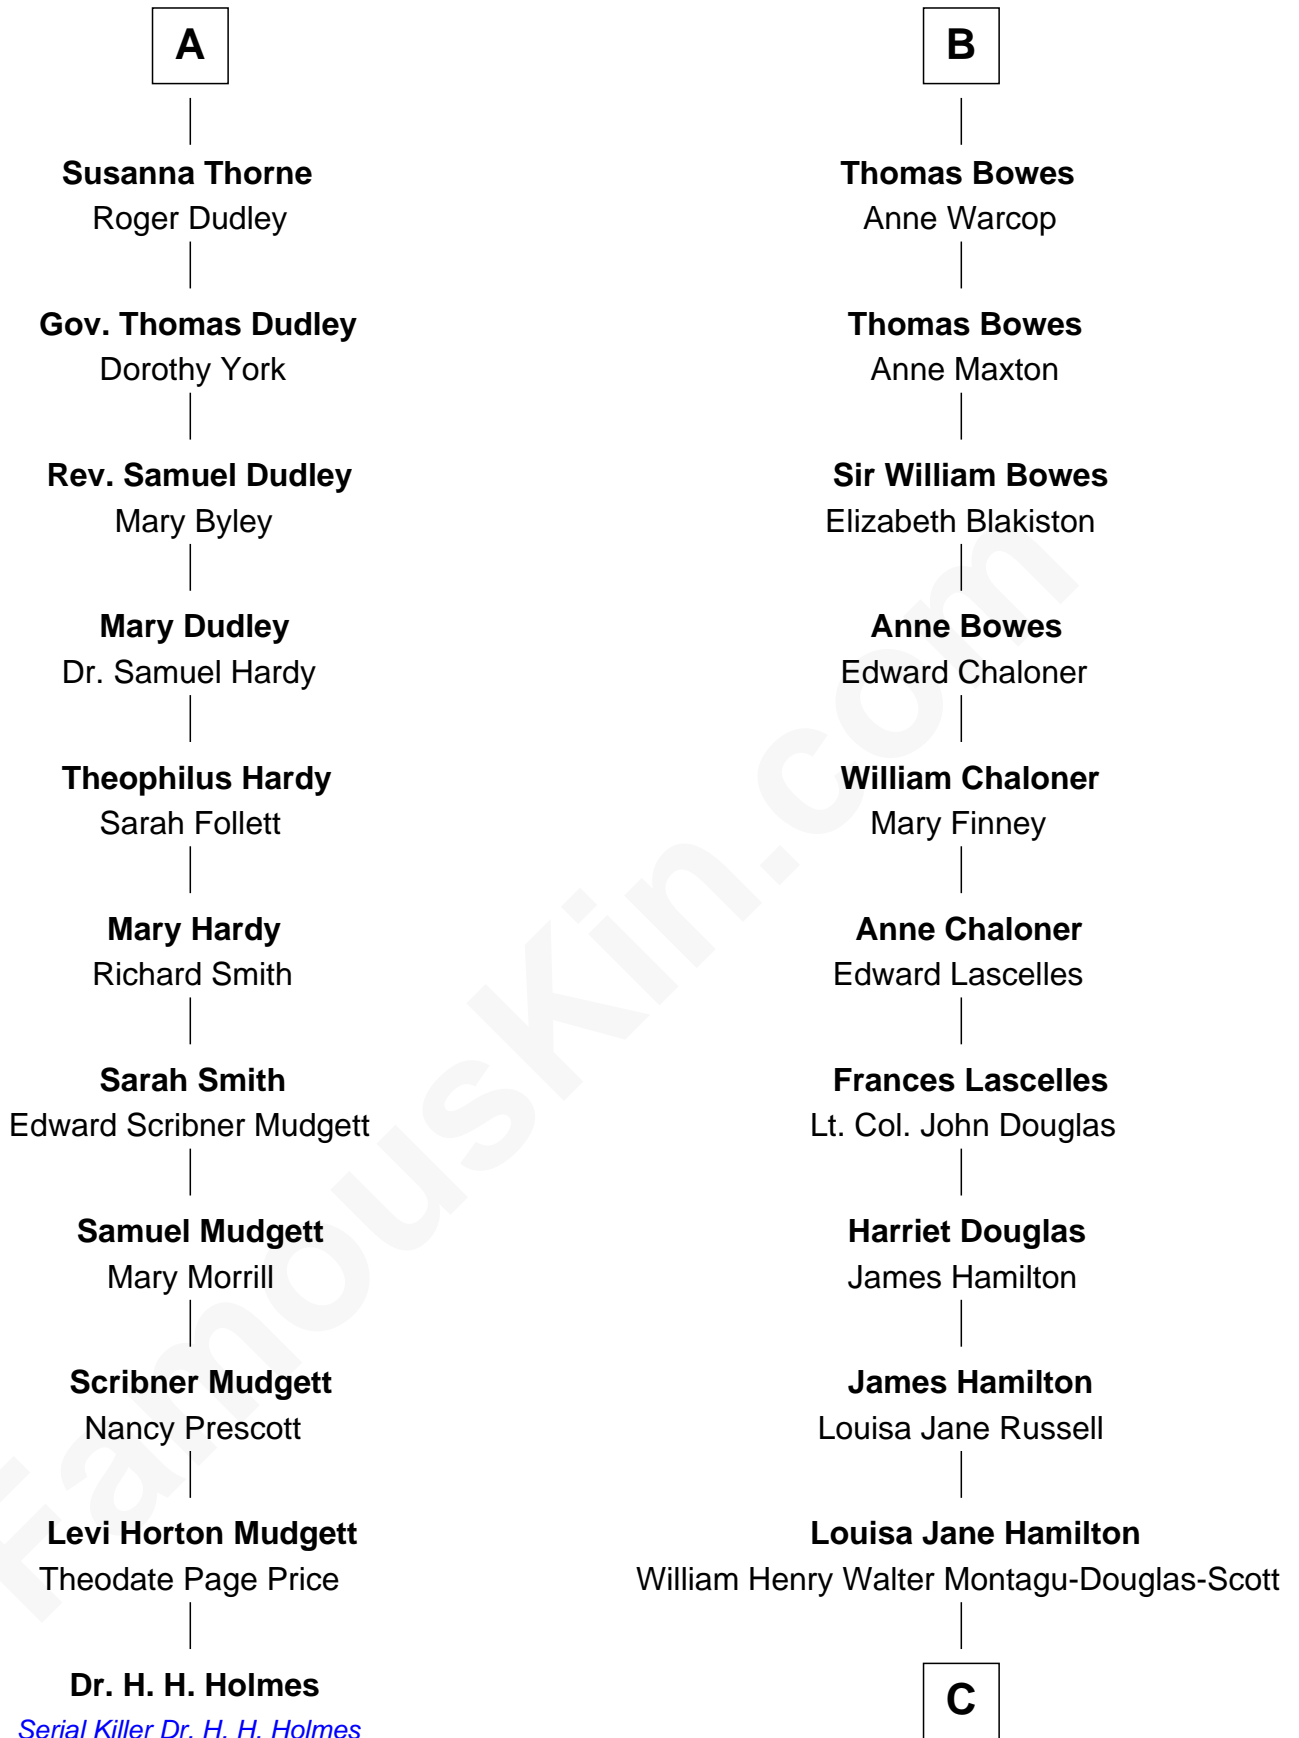

FamousKin.com Relationship Chart of

Dr. H. H. Holmes

Serial Killer aka "Devil in the White City"

17th cousin 3 times removed of

Sarah Ferguson

Duchess of York

Sir John Grey

Avice Marmion

Margery Conyers

Richard Bowes

Elizabeth Aske

Sir George Bowes

Jane Talbot

B

C

Herbert Andrew Montagu-Douglas-Scott