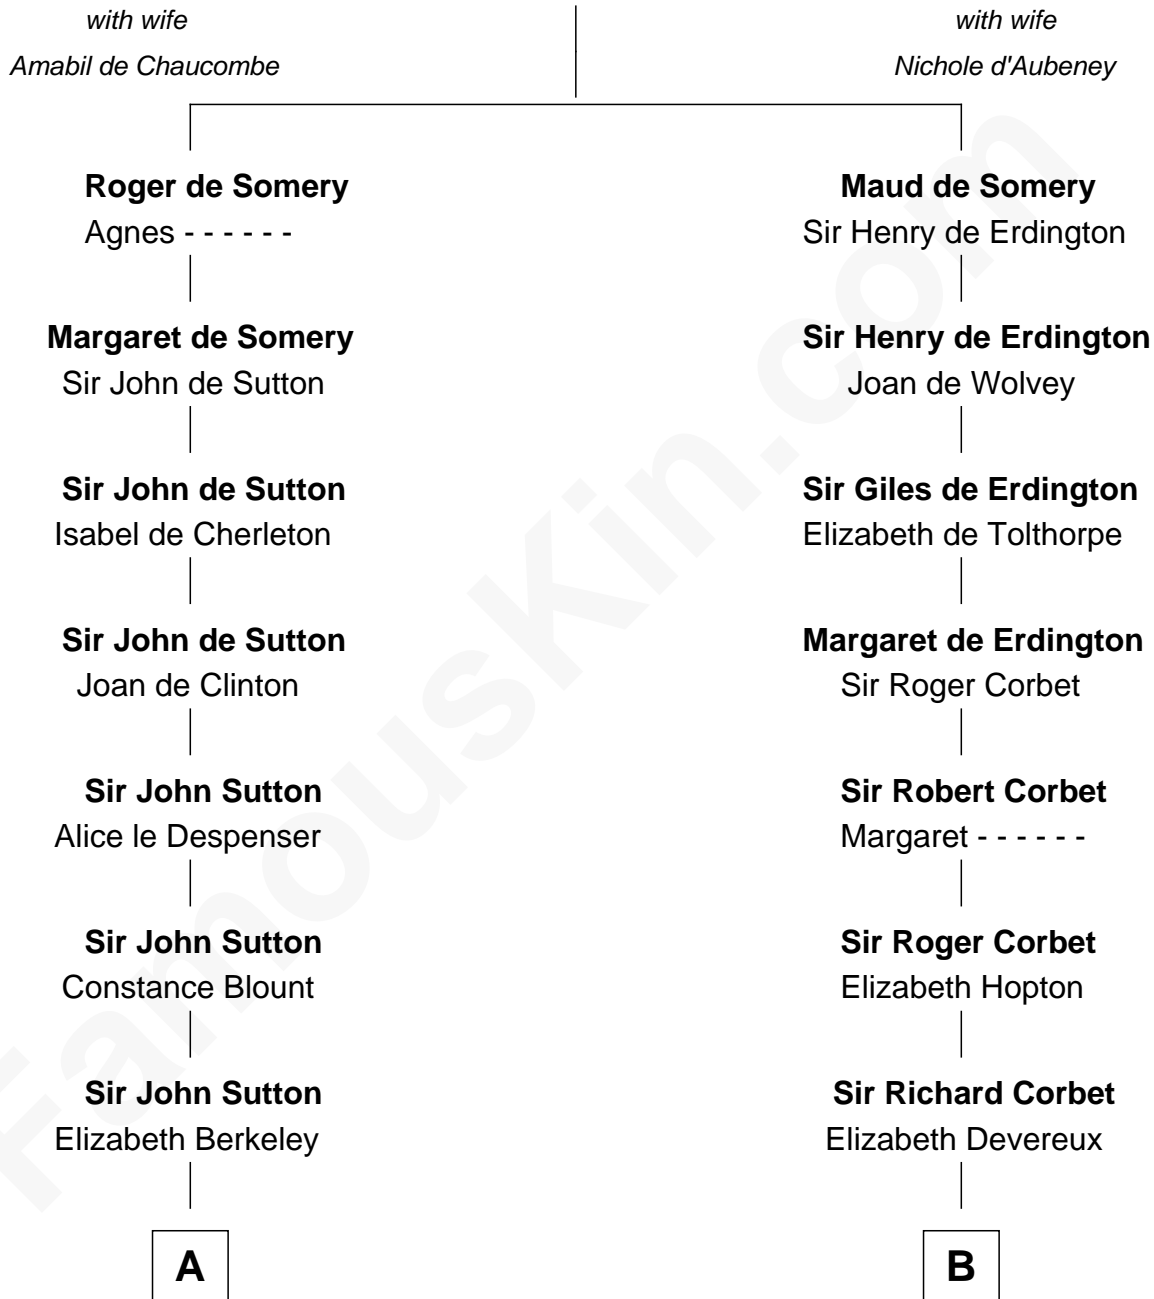

FamousKin.com Relationship Chart of

Dr. H. H. Holmes

Serial Killer aka "Devil in the White City"

19th cousin 2 times removed of

Olivia De Havilland

Movie Actress

Sir Roger de Somery

C

Sarah Smith
Edward Scribner Mudgett

Samuel Mudgett
Mary Morrill

Scribner Mudgett
Nancy Prescott

Levi Horton Mudgett
Theodate Page Price

Dr. H. H. Holmes
Serial Killer Dr. H. H. Holmes

D

Margaret Letitia Molesworth
Charles Richard De Havilland

Walter Augustus De Havilland
Lillian Augusta Ruse

Olivia De Havilland
Movie Actress