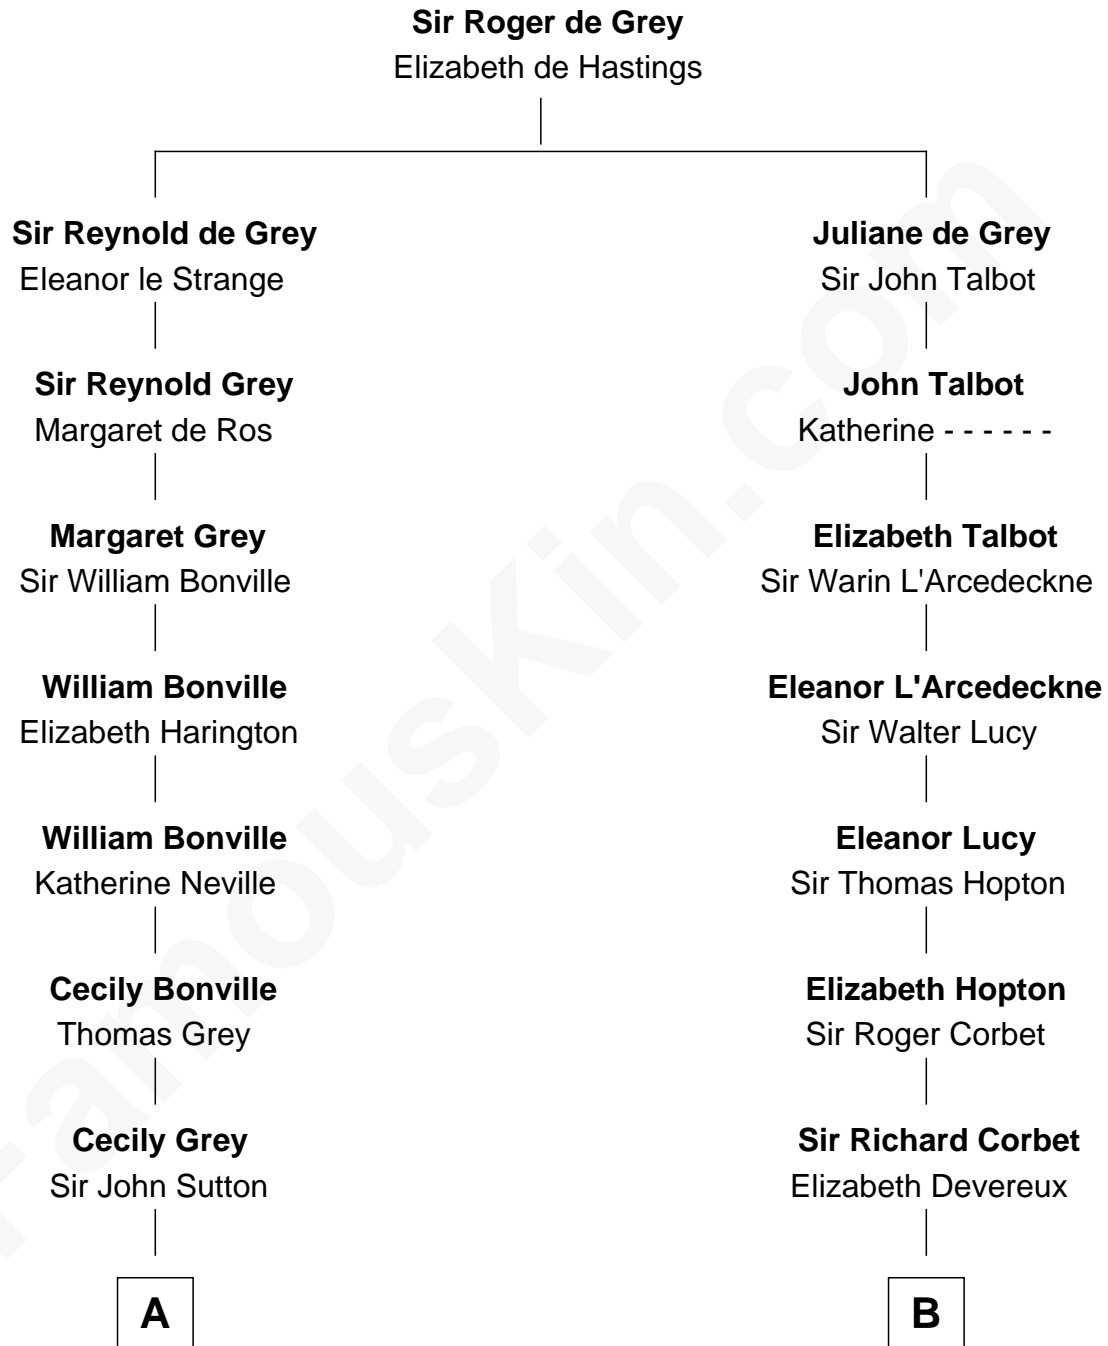

FamousKin.com Relationship Chart of

Dr. H. H. Holmes

Serial Killer aka "Devil in the White City"

18th cousin 1 time removed of

Olivia De Havilland

Movie Actress

C

Levi Horton Mudgett

Theodate Page Price

Dr. H. H. Holmes

Serial Killer Dr. H. H. Holmes

D

Margaret Letitia Molesworth

Charles Richard De Havilland

Walter Augustus De Havilland

Lillian Augusta Ruse