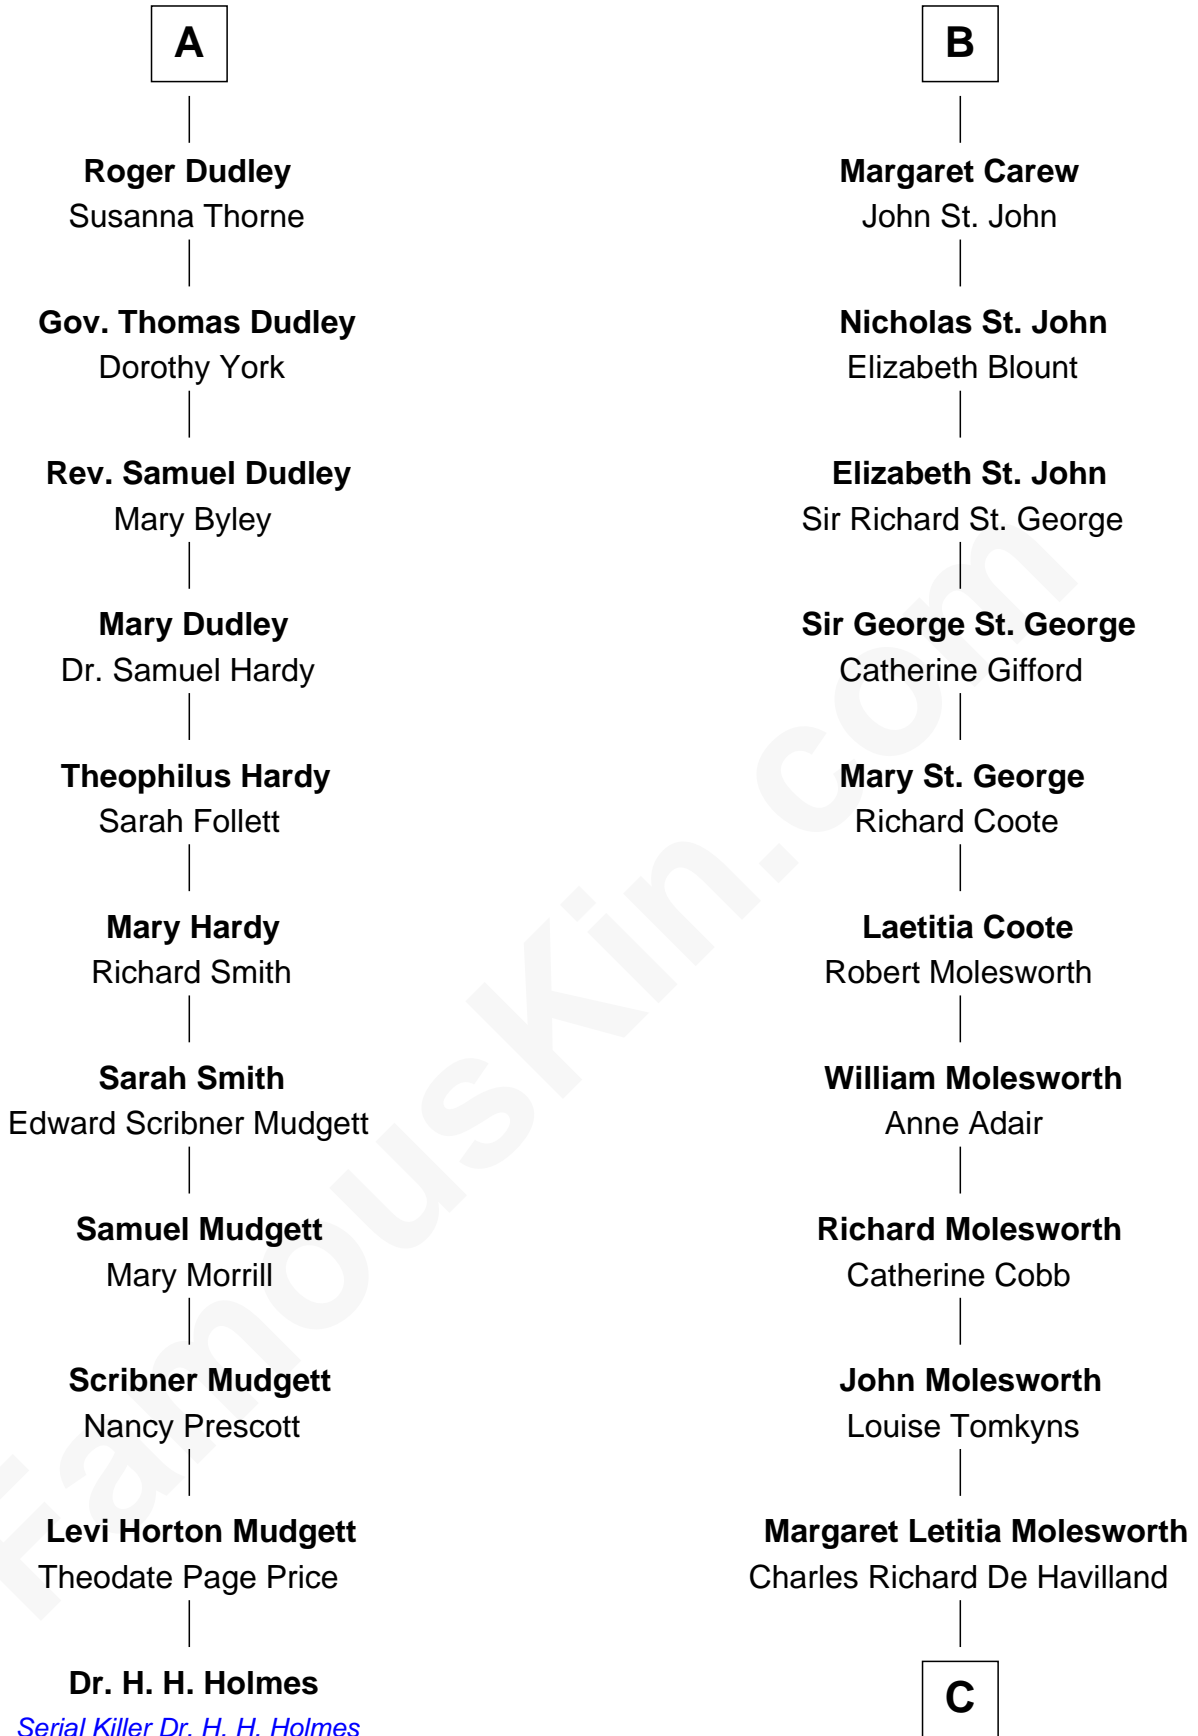

FamousKin.com Relationship Chart of

Dr. H. H. Holmes

Serial Killer aka "Devil in the White City"

17th cousin 1 time removed of

Olivia De Havilland

Movie Actress

C

Walter Augustus De Havilland

Lillian Augusta Ruse

Olivia De Havilland

Movie Actress

FamousKin.com