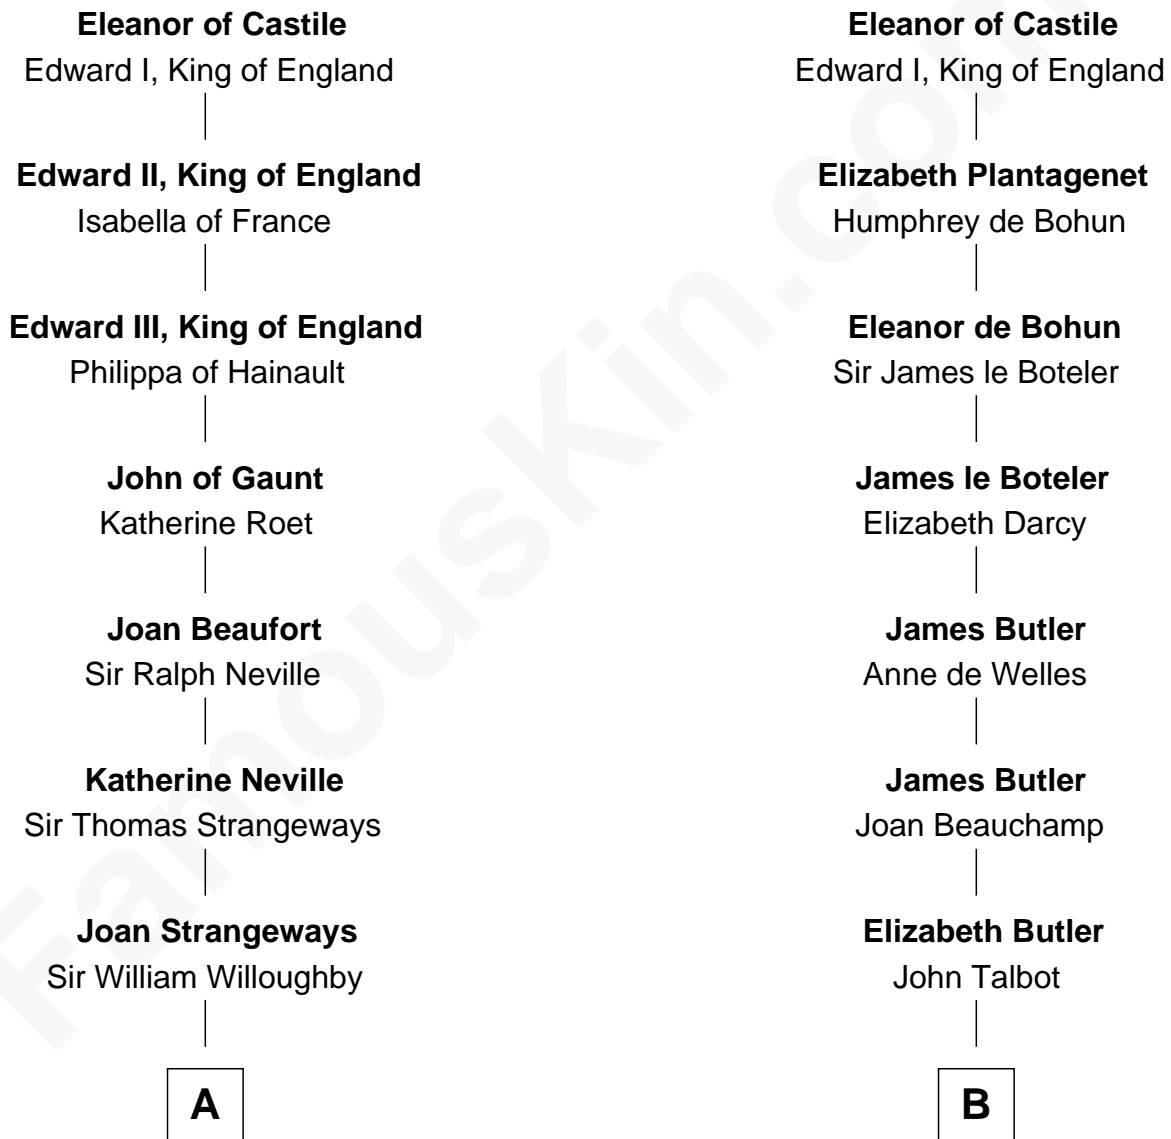

# FamousKin.com Relationship Chart of

**Dr. H. H. Holmes**

*Serial Killer aka "Devil in the White City"*

20th cousin of

**Olivia De Havilland**

*Movie Actress*

**Ferdinand III, King of Castile**

Joanna of Ponthieu

**C**

**Samuel Mudgett**

Mary Morrill

**Scribner Mudgett**

Nancy Prescott

**Levi Horton Mudgett**

Theodate Page Price

**Dr. H. H. Holmes**

*Serial Killer Dr. H. H. Holmes*

**D**

**John Molesworth**

Louise Tomkyns

**Margaret Letitia Molesworth**

Charles Richard De Havilland

**Walter Augustus De Havilland**

Lillian Augusta Ruse