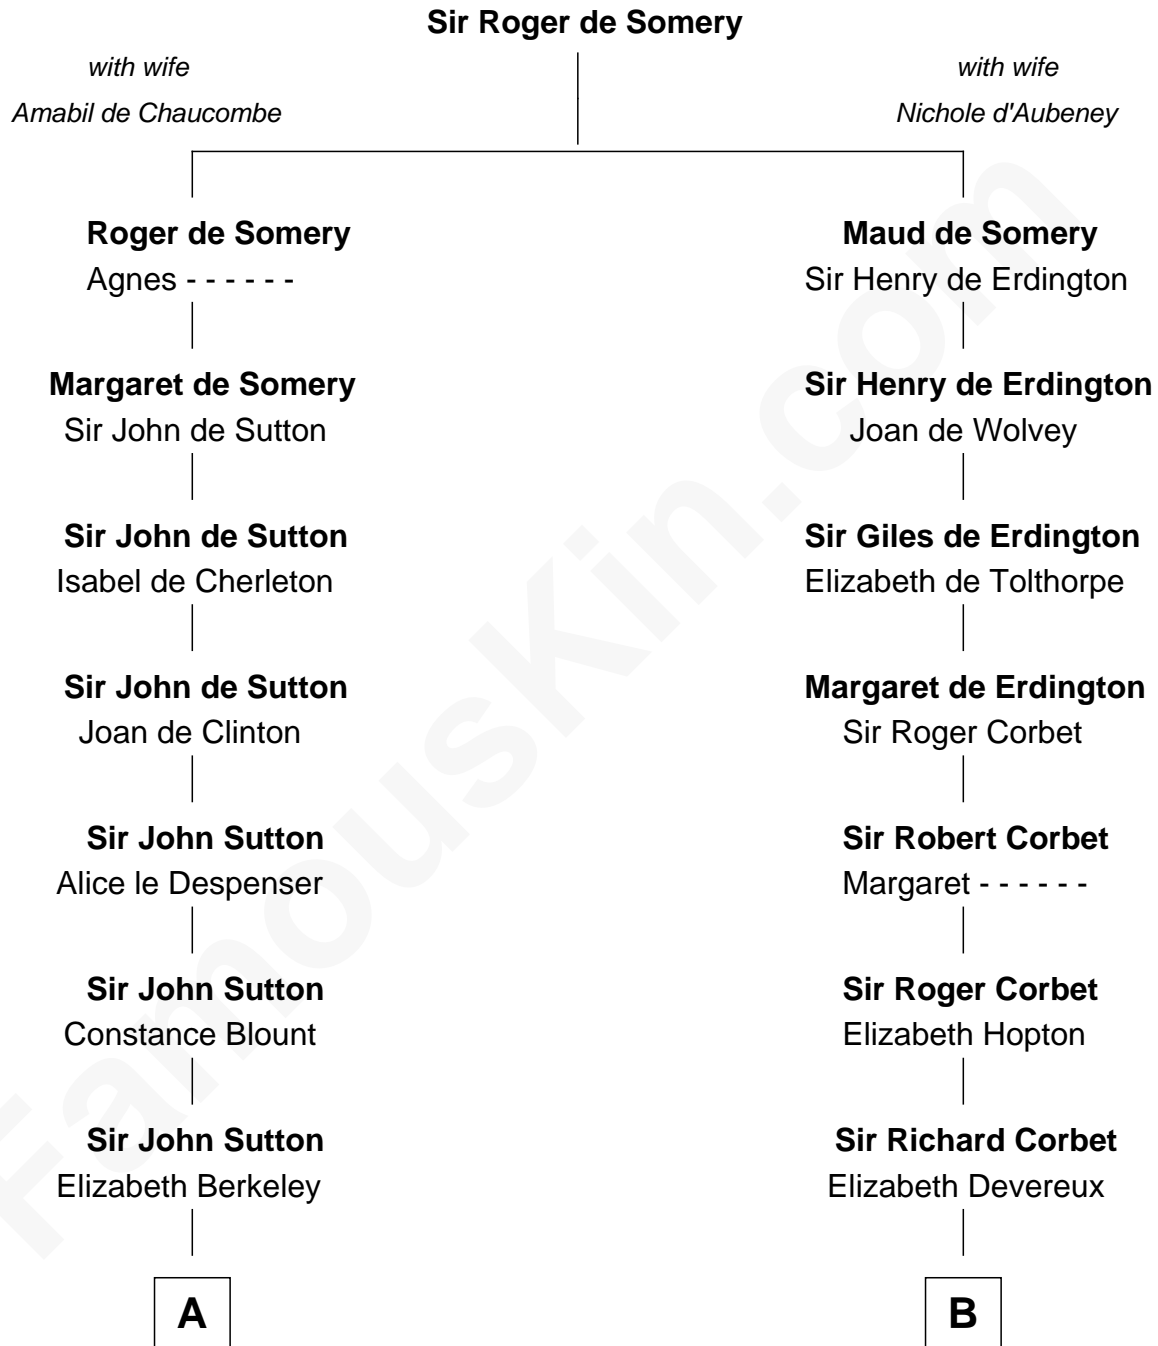

FamousKin.com Relationship Chart of

Dr. H. H. Holmes

Serial Killer aka "Devil in the White City"

19th cousin 2 times removed of

Joan Fontaine

Movie Actress

C

Sarah Smith
Edward Scribner Mudgett

Samuel Mudgett
Mary Morrill

Scribner Mudgett
Nancy Prescott

Levi Horton Mudgett
Theodate Page Price

Dr. H. H. Holmes
Serial Killer Dr. H. H. Holmes

D

Margaret Letitia Molesworth
Charles Richard De Havilland