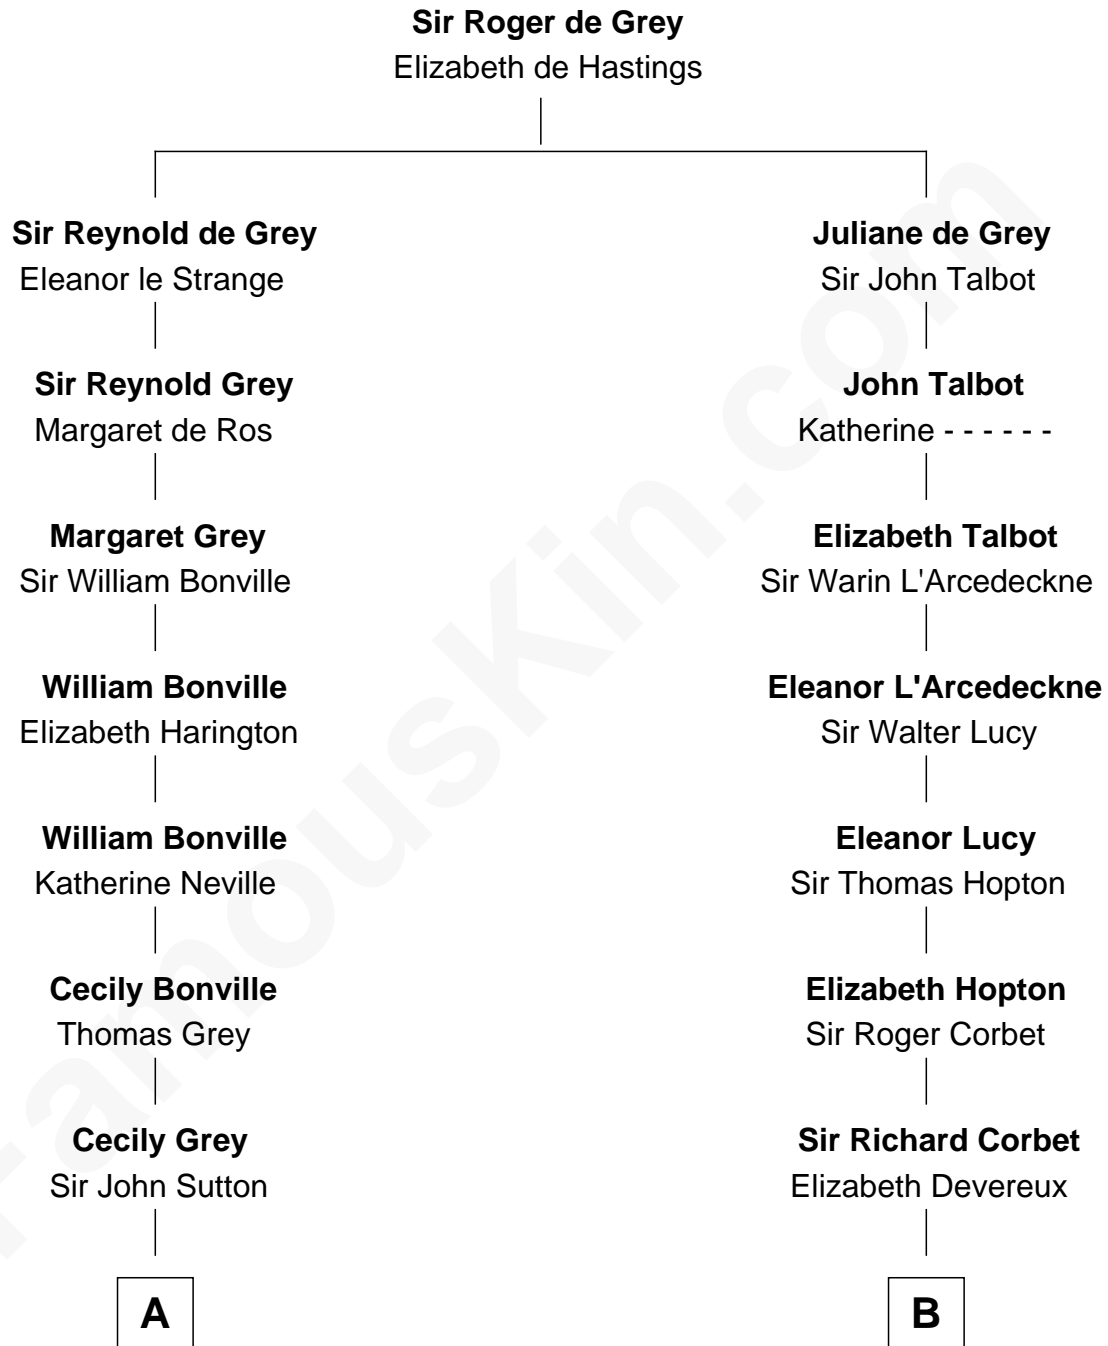

FamousKin.com

Relationship Chart of

Dr. H. H. Holmes

Serial Killer aka "Devil in the White City"

18th cousin 1 time removed of

Joan Fontaine

Movie Actress

C

Levi Horton Mudgett

Theodate Page Price

Dr. H. H. Holmes

Serial Killer Dr. H. H. Holmes

D

Margaret Letitia Molesworth

Charles Richard De Havilland

Walter Augustus De Havilland