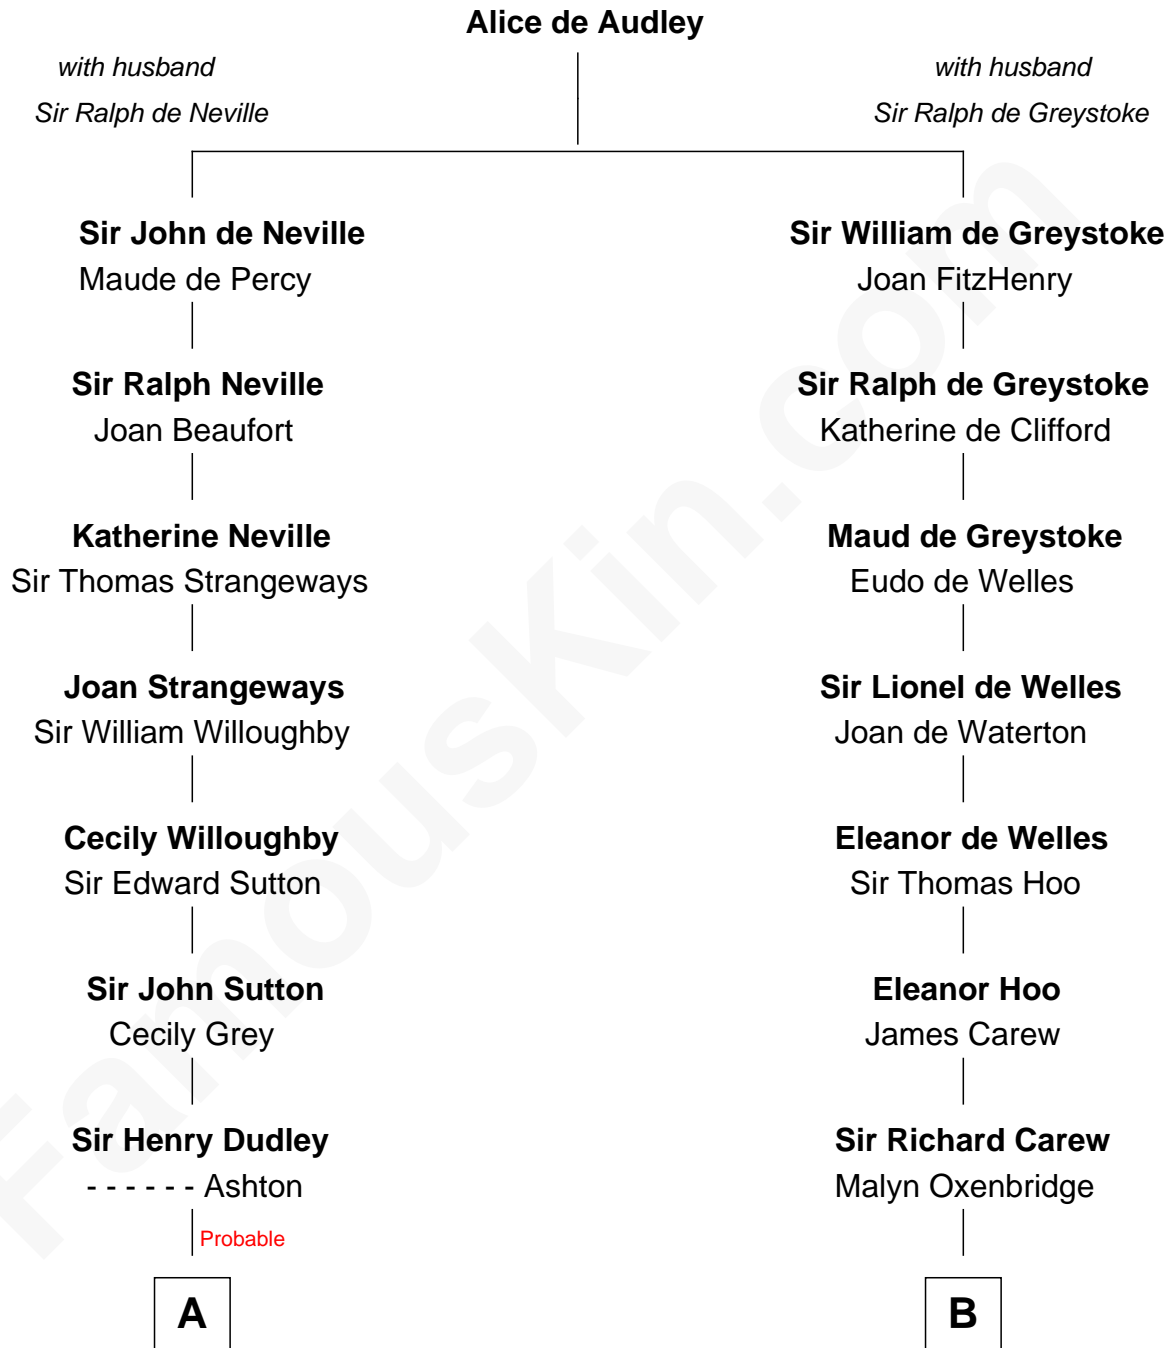

FamousKin.com Relationship Chart of

Dr. H. H. Holmes

Serial Killer aka "Devil in the White City"

17th cousin 1 time removed of

Joan Fontaine

Movie Actress

C

Walter Augustus De Havilland

Lillian Augusta Ruse

Joan Fontaine

Movie Actress

FamousKin.com