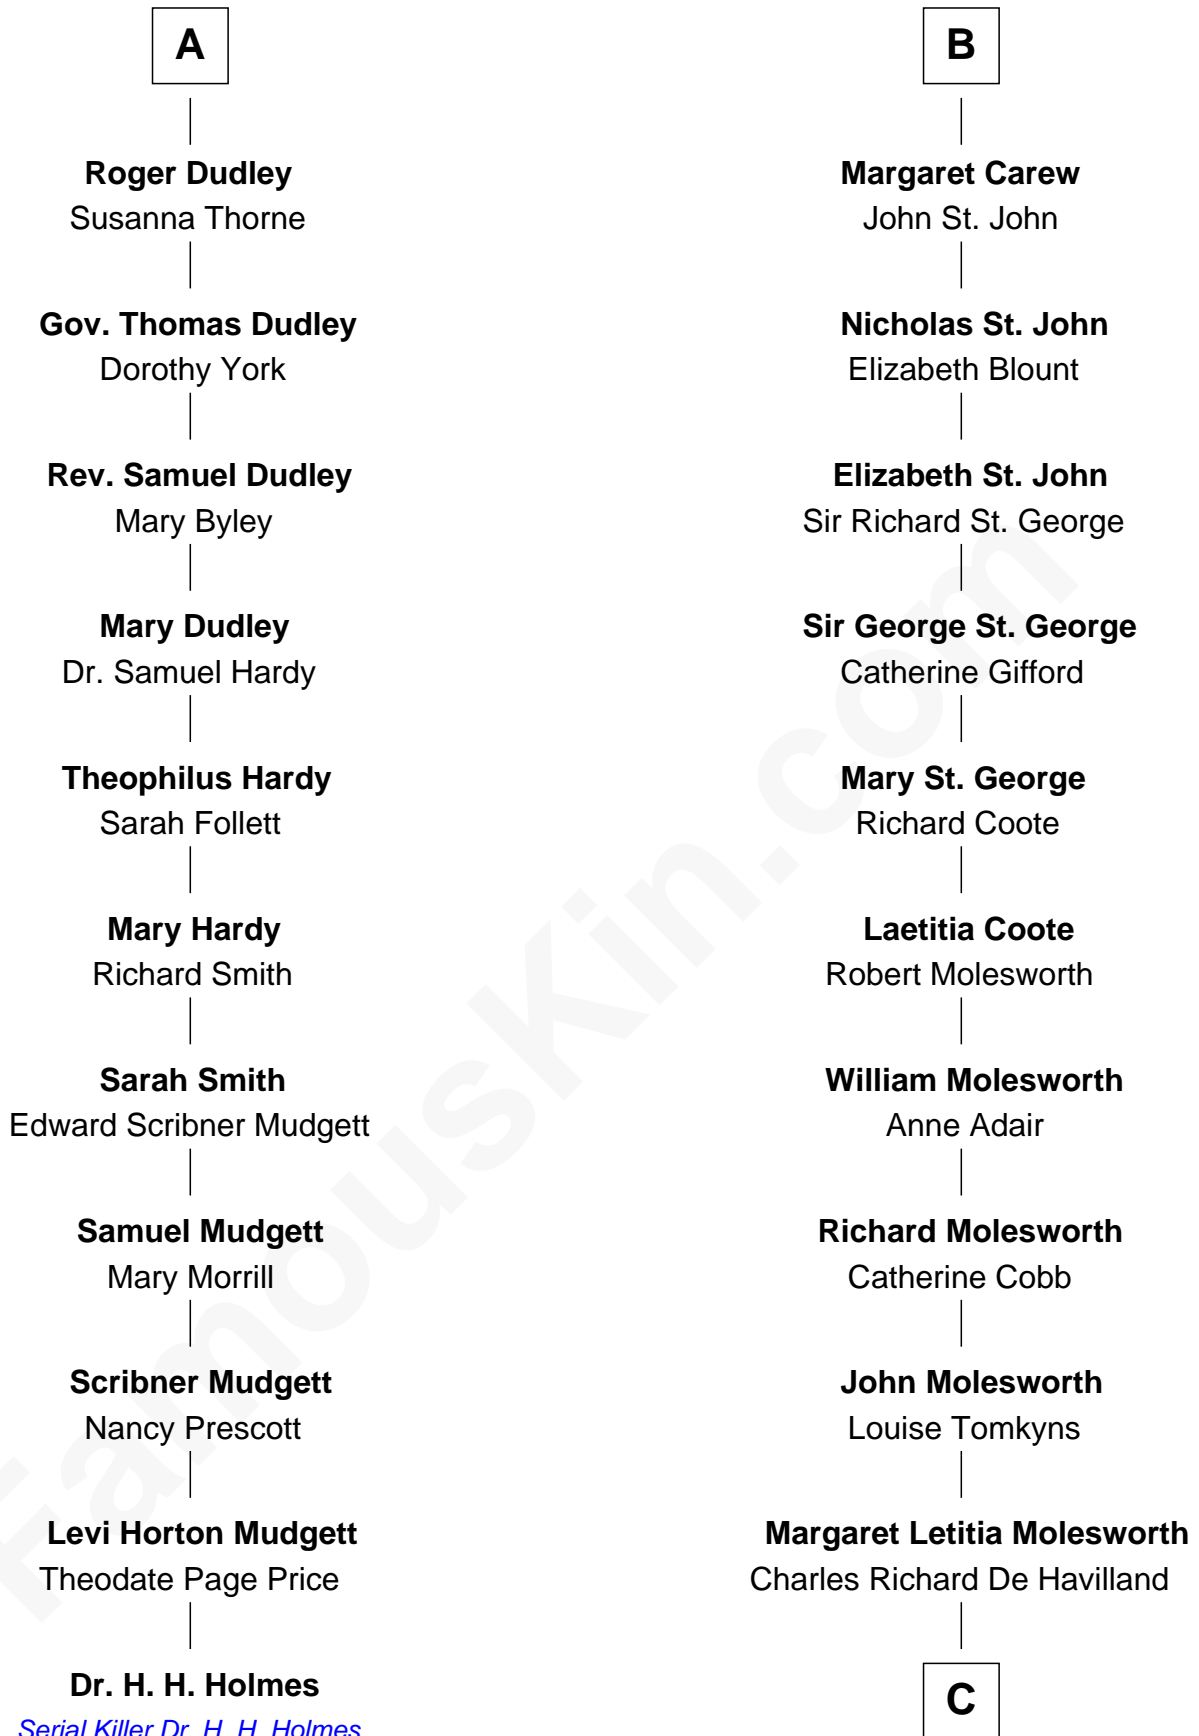

FamousKin.com Relationship Chart of

Dr. H. H. Holmes

Serial Killer aka "Devil in the White City"

17th cousin 1 time removed of

Joan Fontaine

Movie Actress

C

Walter Augustus De Havilland