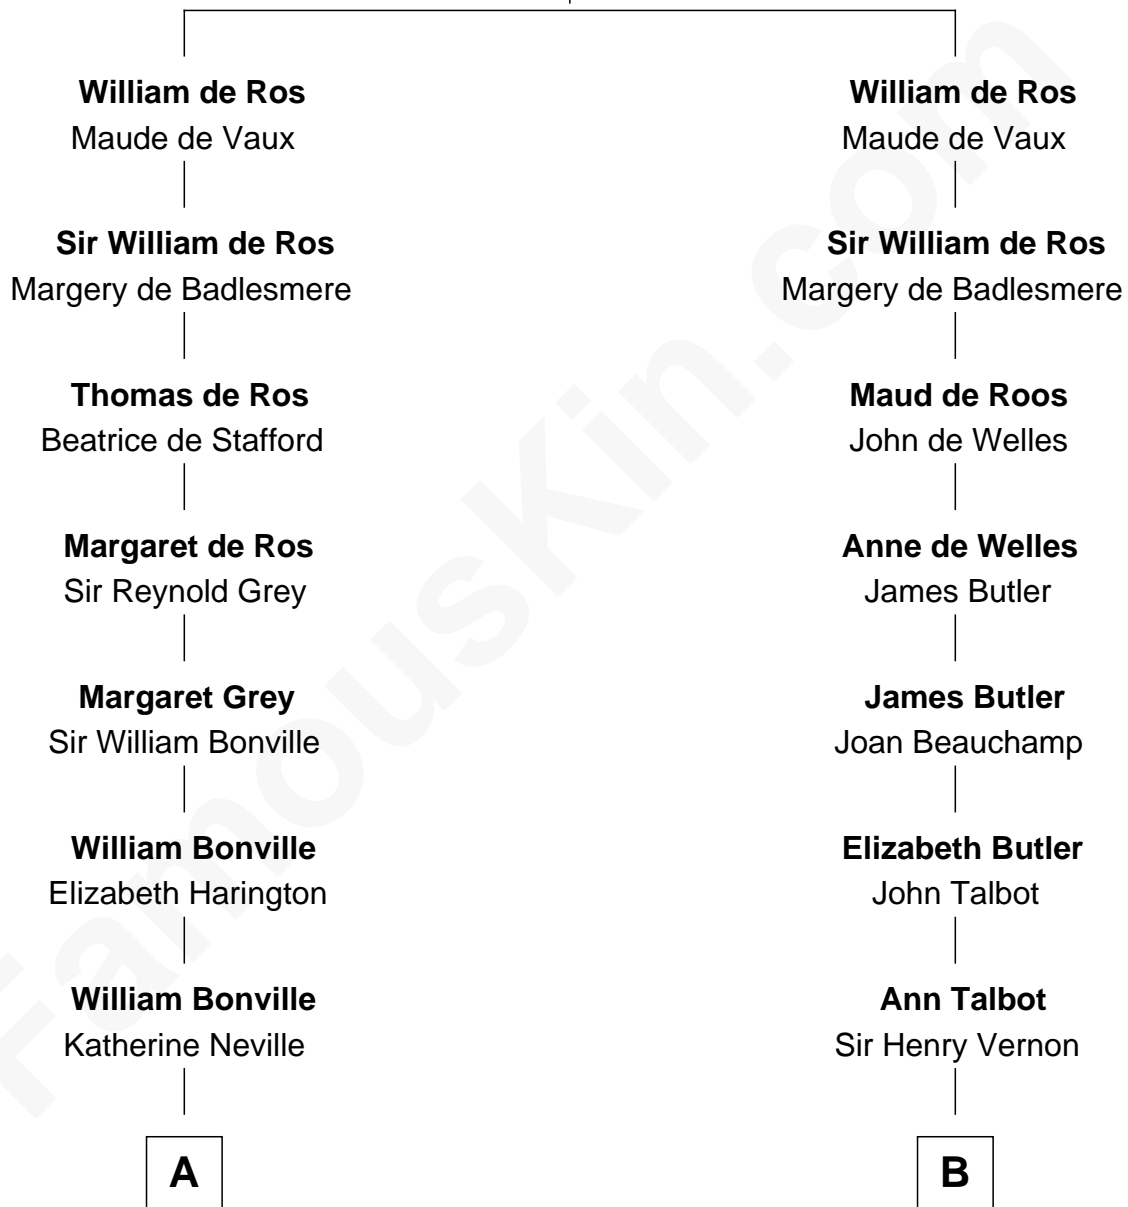

FamousKin.com Relationship Chart of

Dr. H. H. Holmes

Serial Killer aka "Devil in the White City"

19th cousin 1 time removed of

Joan Fontaine

Movie Actress

Sir Robert de Ros

Isabel de Aubeney

Serial Killer Dr. H. H. Holmes

D

Margaret Letitia Molesworth

Charles Richard De Havilland

Walter Augustus De Havilland

Lillian Augusta Ruse

Joan Fontaine

Movie Actress