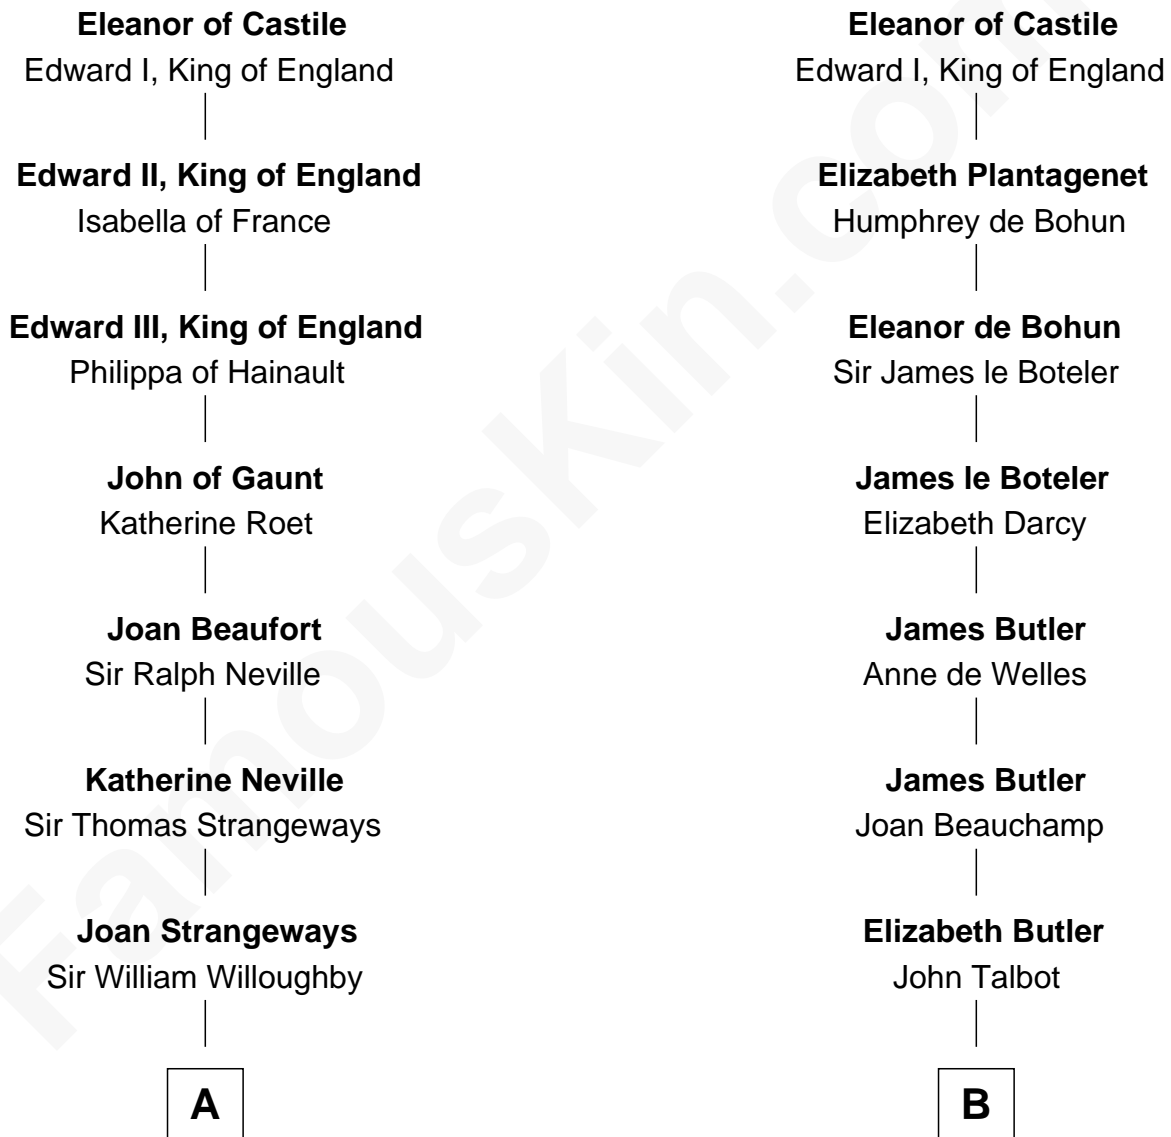

# FamousKin.com Relationship Chart of

**Dr. H. H. Holmes**

*Serial Killer aka "Devil in the White City"*

20th cousin of

**Joan Fontaine**

*Movie Actress*

**Ferdinand III, King of Castile**

Joanna of Ponthieu

**C**

**Samuel Mudgett**

Mary Morrill

**Scribner Mudgett**

Nancy Prescott

**Levi Horton Mudgett**

Theodate Page Price

**Dr. H. H. Holmes**

*Serial Killer Dr. H. H. Holmes*

**D**

**John Molesworth**

Louise Tomkyns

**Margaret Letitia Molesworth**

Charles Richard De Havilland

**Walter Augustus De Havilland**

Lillian Augusta Ruse