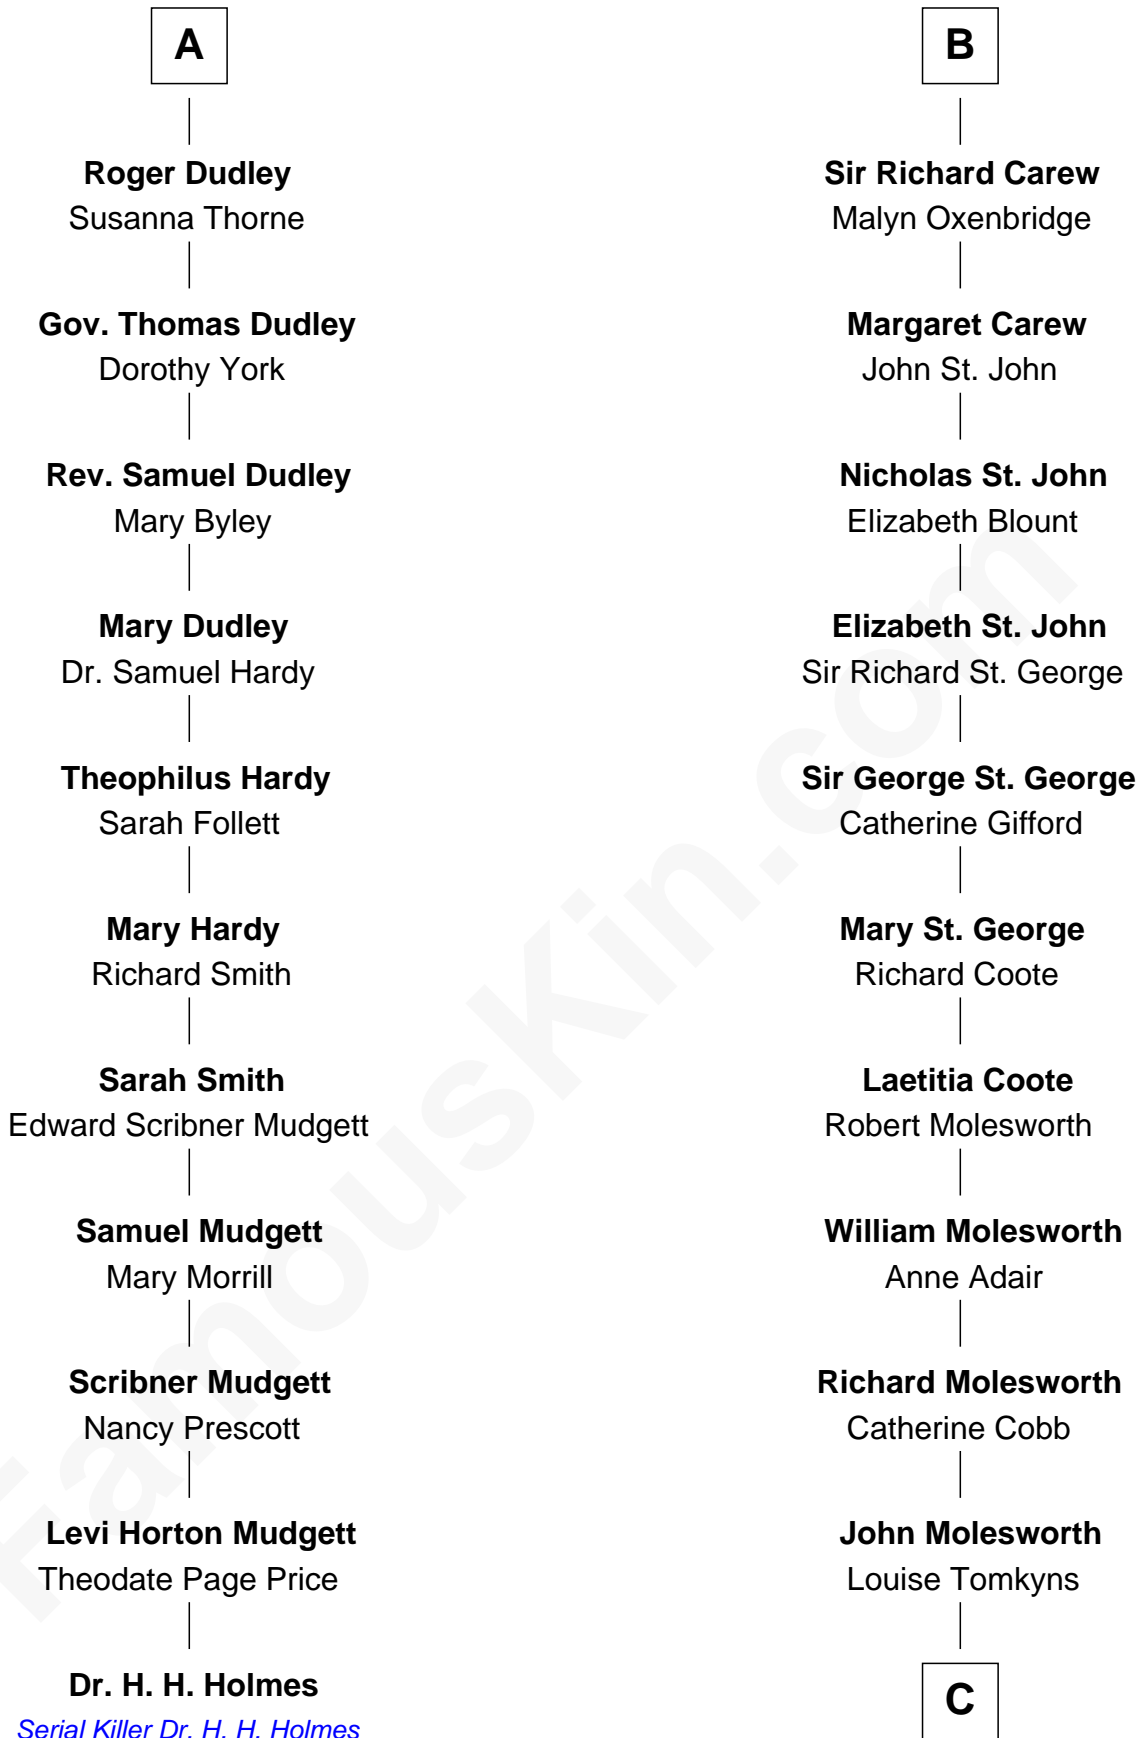

FamousKin.com Relationship Chart of

Dr. H. H. Holmes

Serial Killer aka "Devil in the White City"

17th cousin 2 times removed of

Joan Fontaine

Movie Actress

Sir Maurice de Berkeley

Eve la Zouche

Isabel de Berkeley

Sir Robert de Clifford

Sir Roger de Clifford

Maud de Beauchamp

Katherine de Clifford

Sir Ralph de Greystoke

Maud de Greystoke

Eudo de Welles

Sir Lionel de Welles

Joan de Waterton

Eleanor de Welles

Sir Thomas Hoo

Eleanor Hoo

James Carew

B

C

Margaret Letitia Molesworth
Charles Richard De Havilland

Walter Augustus De Havilland
Lillian Augusta Ruse

Joan Fontaine
Movie Actress

FamousKin.com