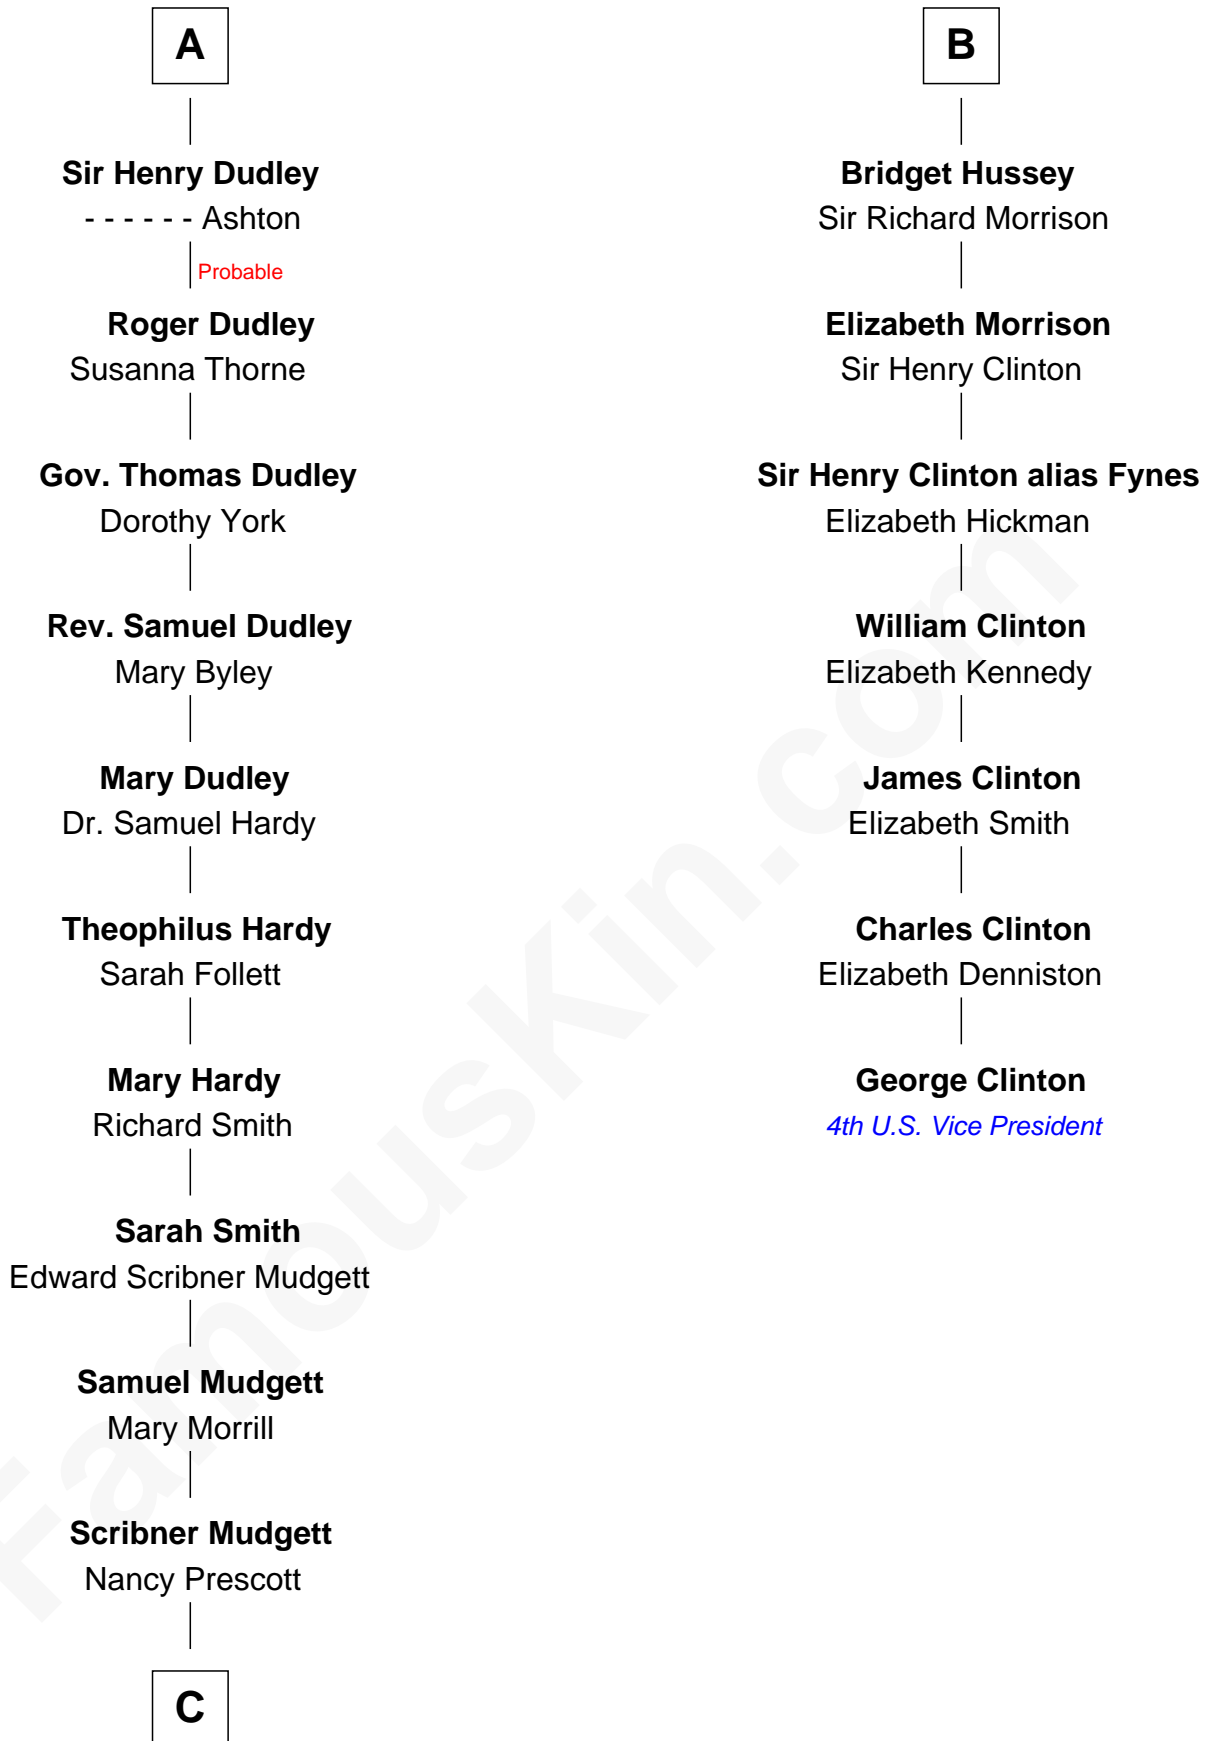

FamousKin.com Relationship Chart of

Dr. H. H. Holmes

Serial Killer aka "Devil in the White City"

13th cousin 5 times removed of

George Clinton

4th U.S. Vice President

Henry Plantagenet

Maud de Chaworth

Isabella de Beaumont

Blanche of Lancaster

John of Gaunt

Elizabeth of Lancaster

John de Holand

Constance de Holand

Sir John Grey

Sir Edmund Grey

Katherine Percy

George Grey

Catherine Herbert

Anne Grey

Sir John Hussey

B

C

—
Levi Horton Mudgett