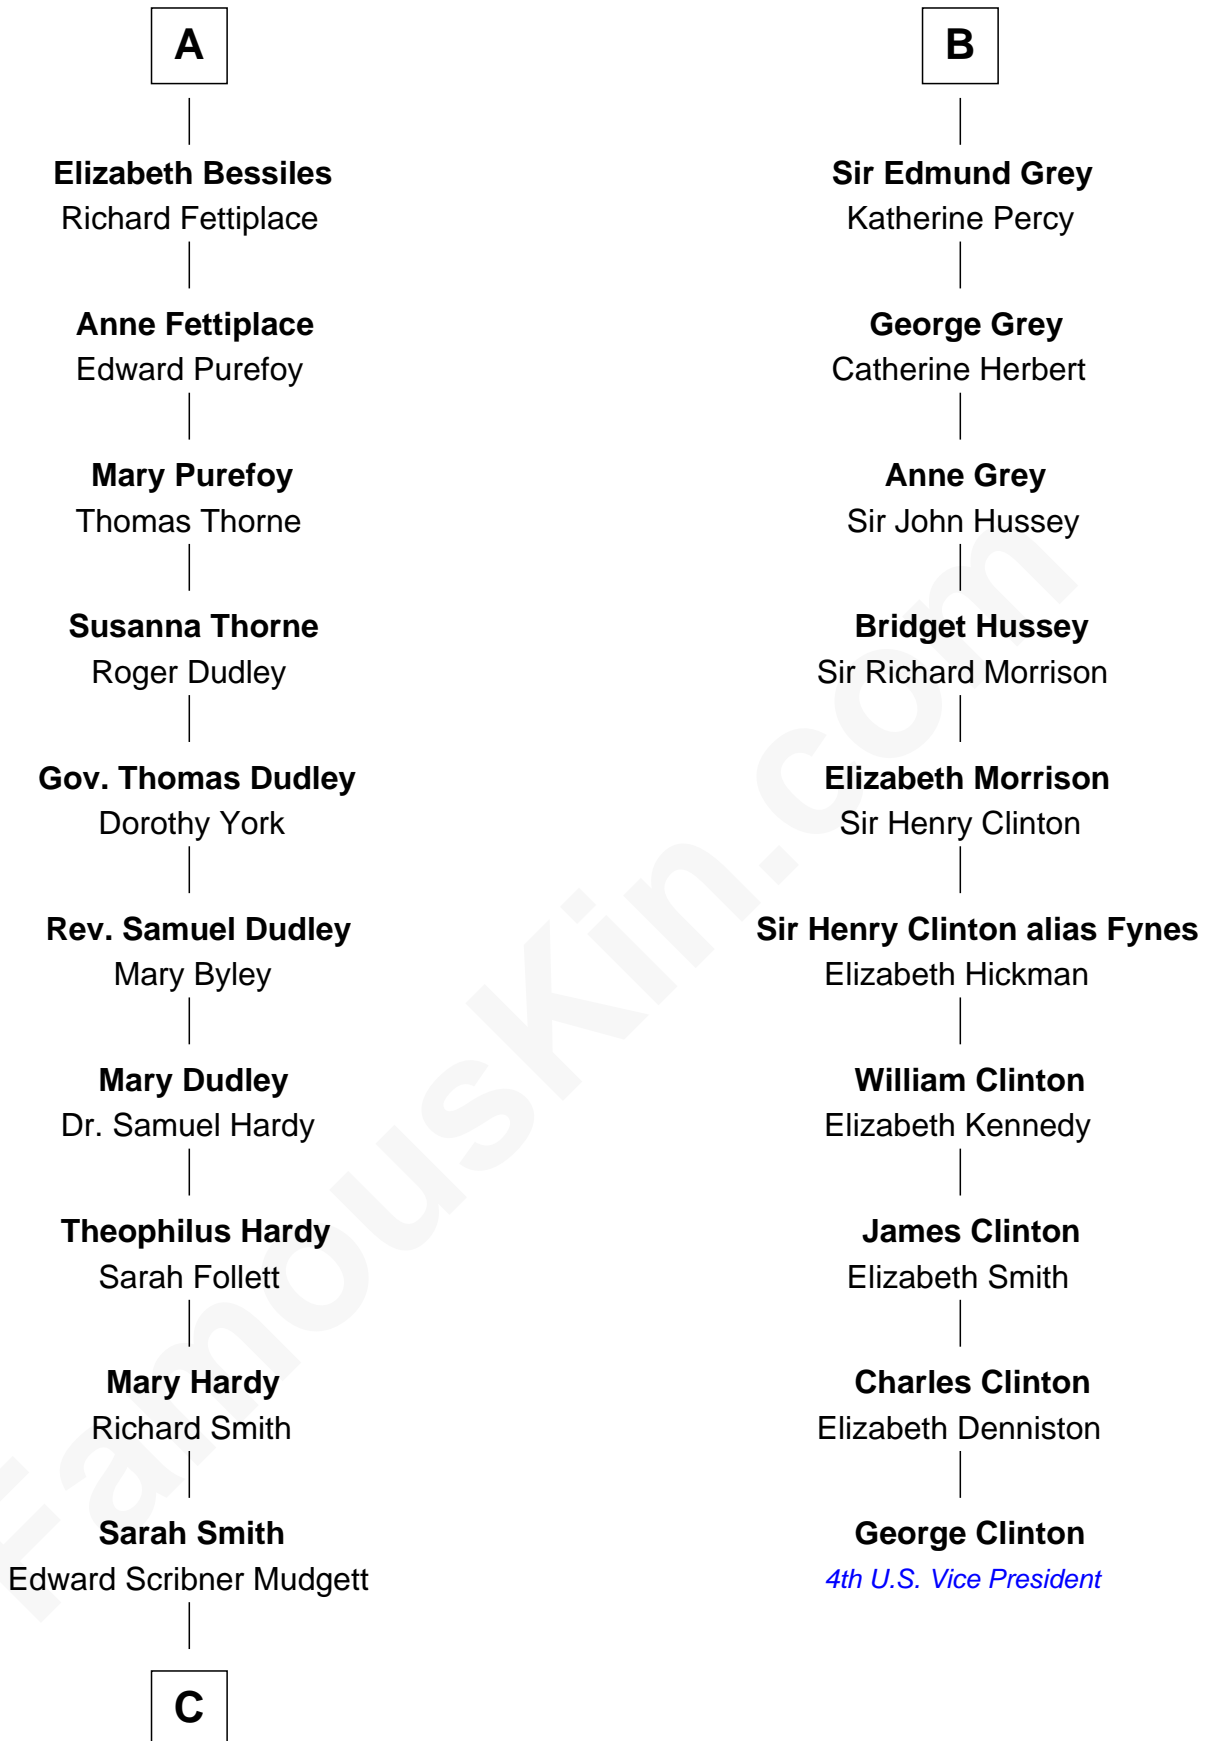

FamousKin.com Relationship Chart of

Dr. H. H. Holmes

Serial Killer aka "Devil in the White City"

16th cousin 4 times removed of

George Clinton

4th U.S. Vice President

Sir Walter FitzRobert

Ida Longespee