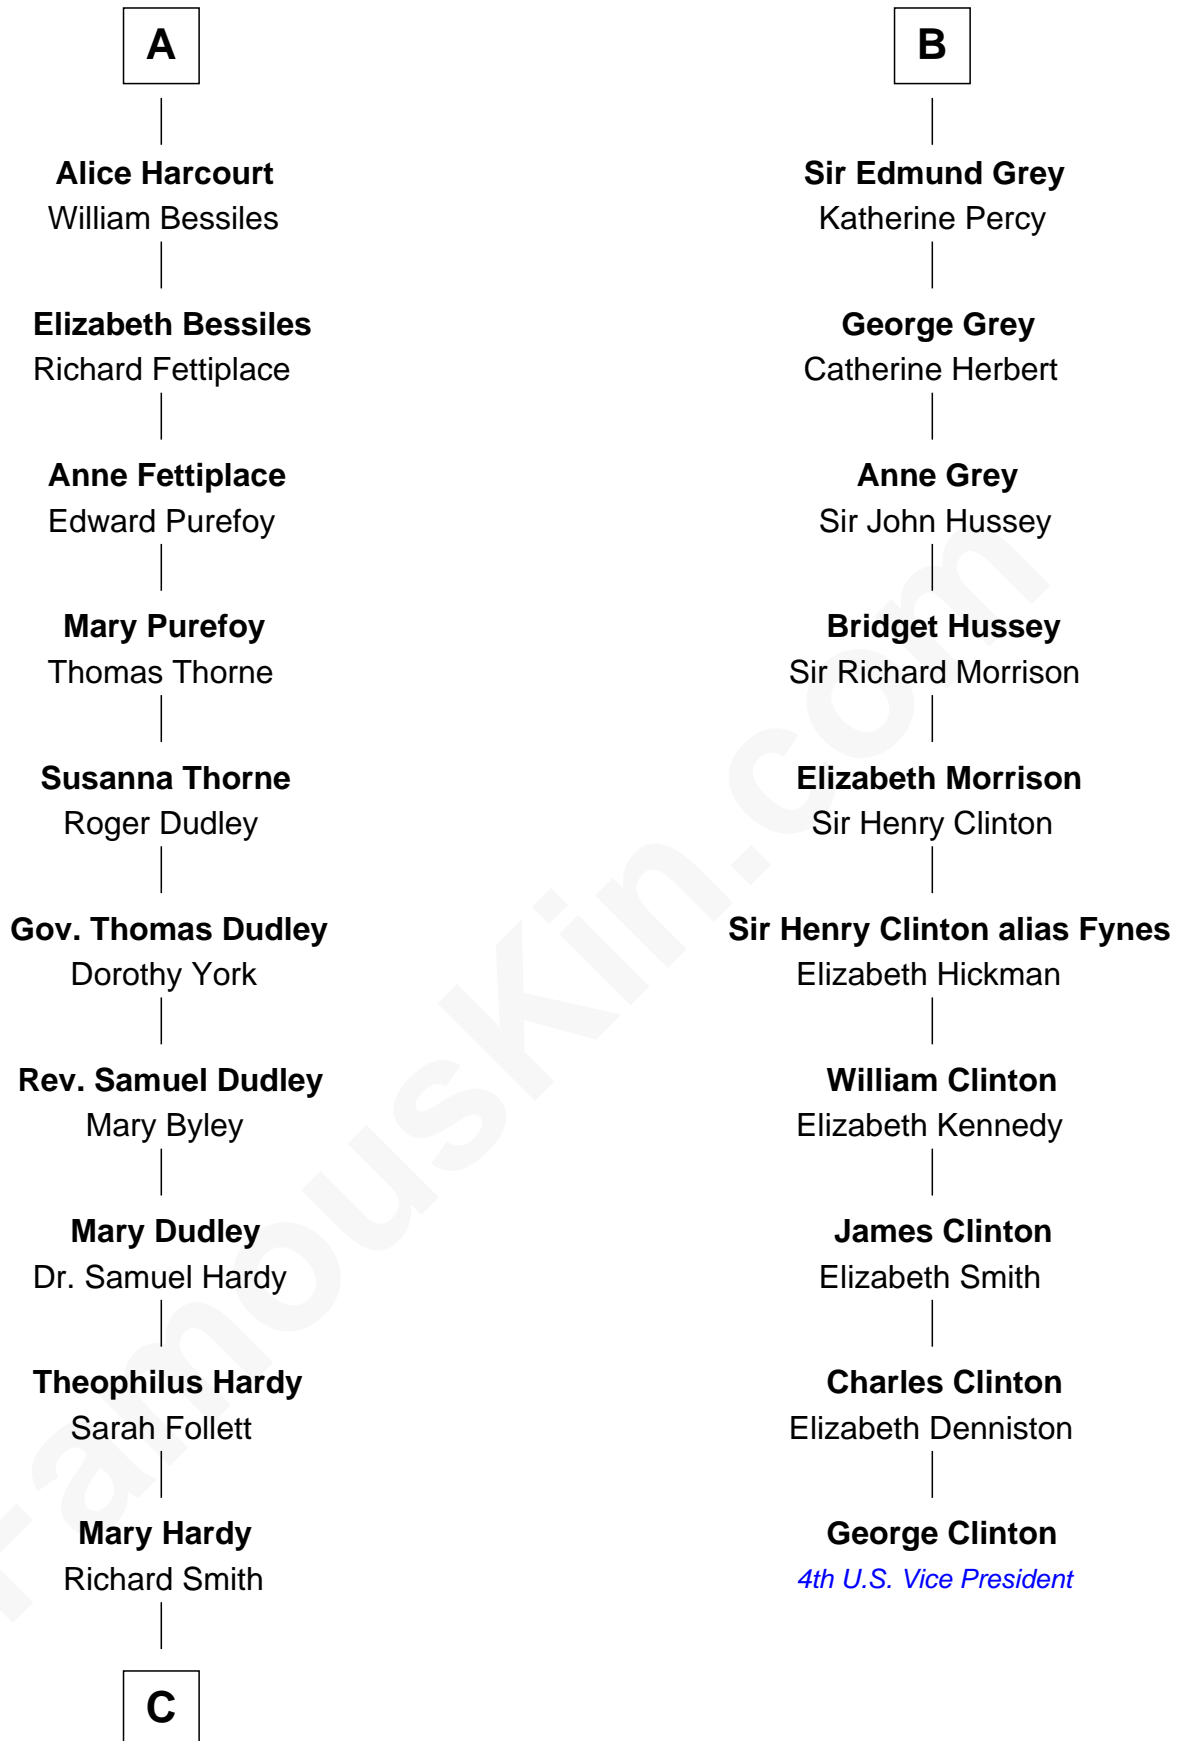

FamousKin.com Relationship Chart of

Dr. H. H. Holmes

Serial Killer aka "Devil in the White City"

16th cousin 5 times removed of

George Clinton

4th U.S. Vice President

Sir William de Hastings

Margaret le Bigod

Ada of Huntingdon

Sir Henry de Hastings

Joan de Cantilupe

Sir John de Hastings

Isabel de Valence

Elizabeth de Hastings

Sir Roger de Grey

Sir Reynold de Grey

Eleanor le Strange

Sir Reynold Grey

Margaret de Ros

Sir John Grey

Constance de Holand

B

C

Sarah Smith
Edward Scribner Mudgett

Samuel Mudgett
Mary Morrill

Scribner Mudgett
Nancy Prescott

Levi Horton Mudgett
Theodate Page Price

Dr. H. H. Holmes
Serial Killer Dr. H. H. Holmes

FamousKin.com