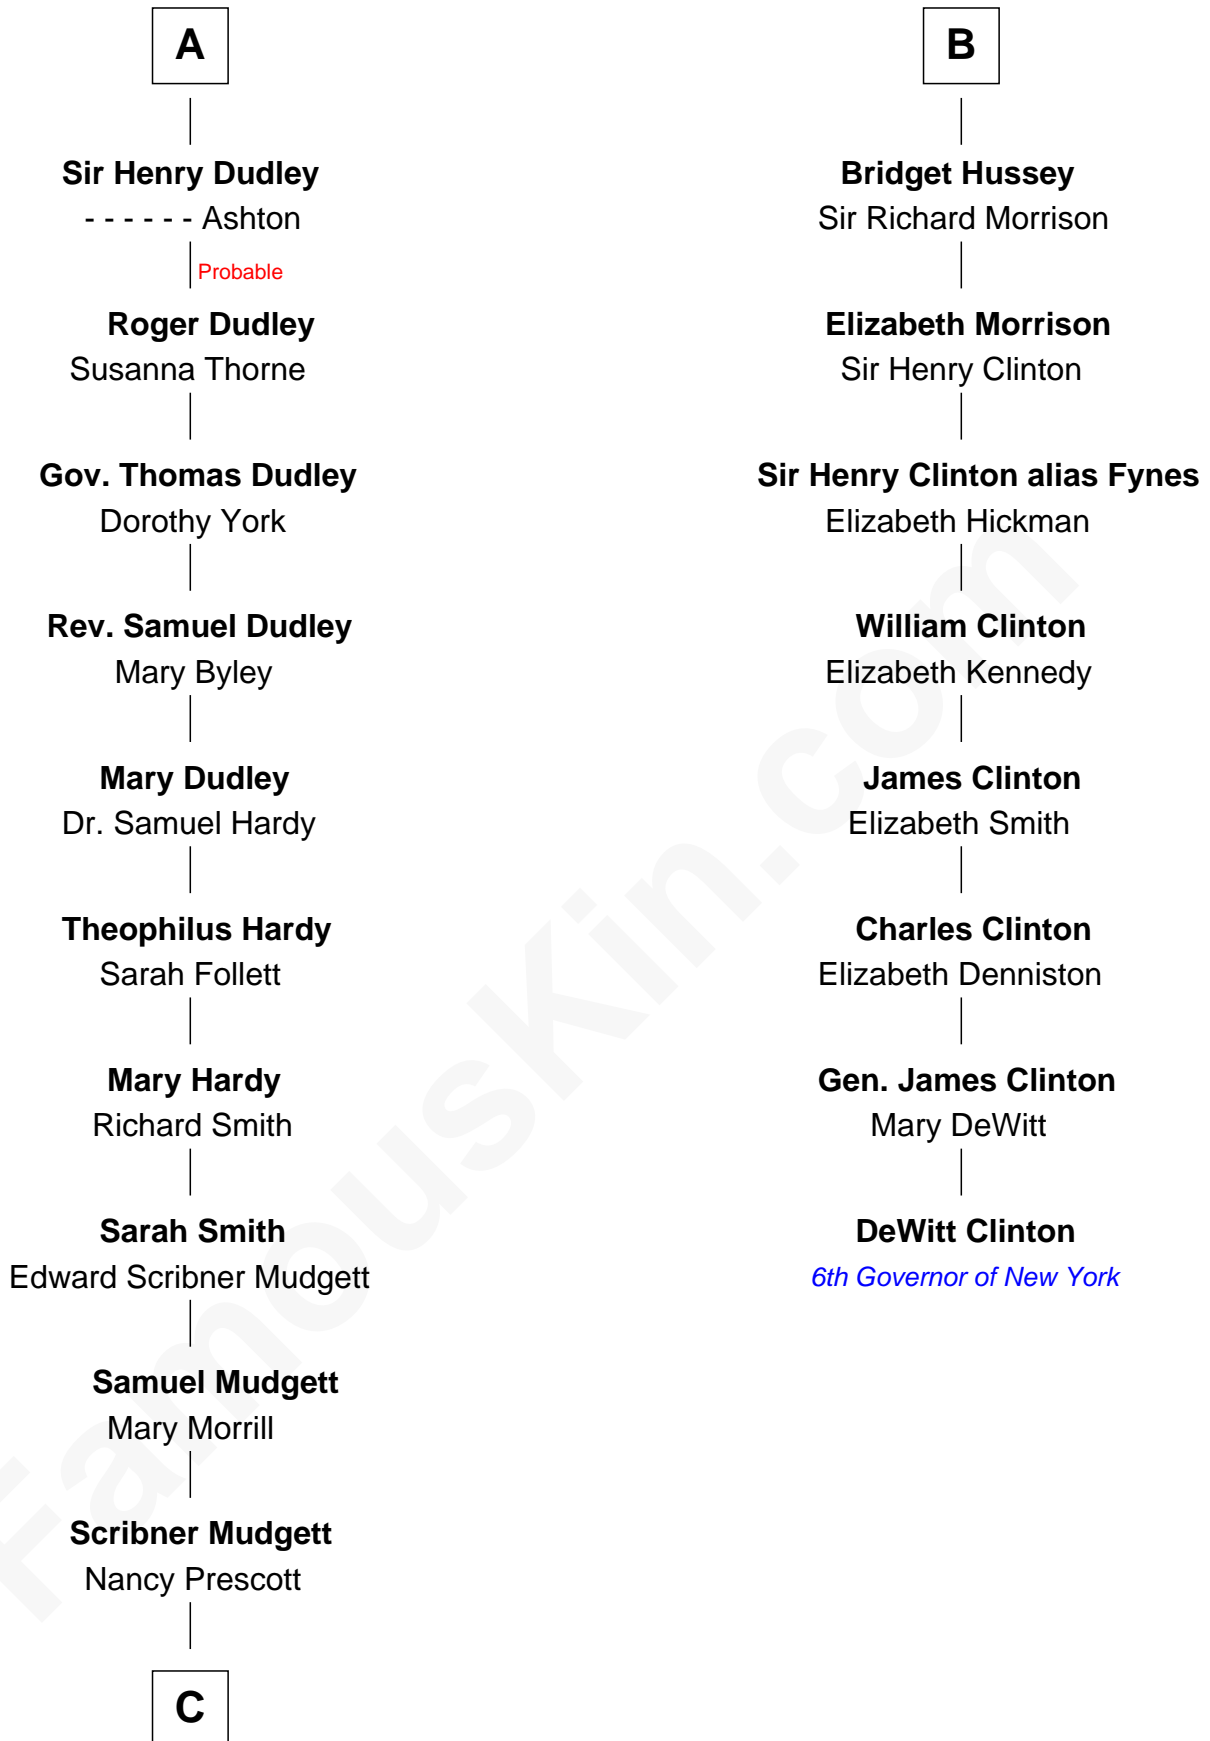

FamousKin.com Relationship Chart of

Dr. H. H. Holmes

Serial Killer aka "Devil in the White City"

14th cousin 4 times removed of

DeWitt Clinton

6th Governor of New York

Henry Plantagenet
Maud de Chaworth

Eleanor Plantagenet
Richard Fitzalan

Alice Fitzalan
Sir Thomas de Holand

Eleanor Holand
Edward Cherleton

Joyce Cherleton
Sir John Tiptoft

Joyce Tiptoft
Sir Edmund Sutton

Sir Edward Sutton
Cecily Willoughby

Sir John Sutton
Cecily Grey

A

Henry of Lancaster
Isabella de Beaumont

Blanche of Lancaster
John of Gaunt

Elizabeth of Lancaster
John de Holand

Constance de Holand
Sir John Grey

Sir Edmund Grey
Katherine Percy

George Grey
Catherine Herbert

Anne Grey
Sir John Hussey

B

C

—
Levi Horton Mudgett

Theodate Page Price

—
Dr. H. H. Holmes

Serial Killer Dr. H. H. Holmes

FamousKin.com