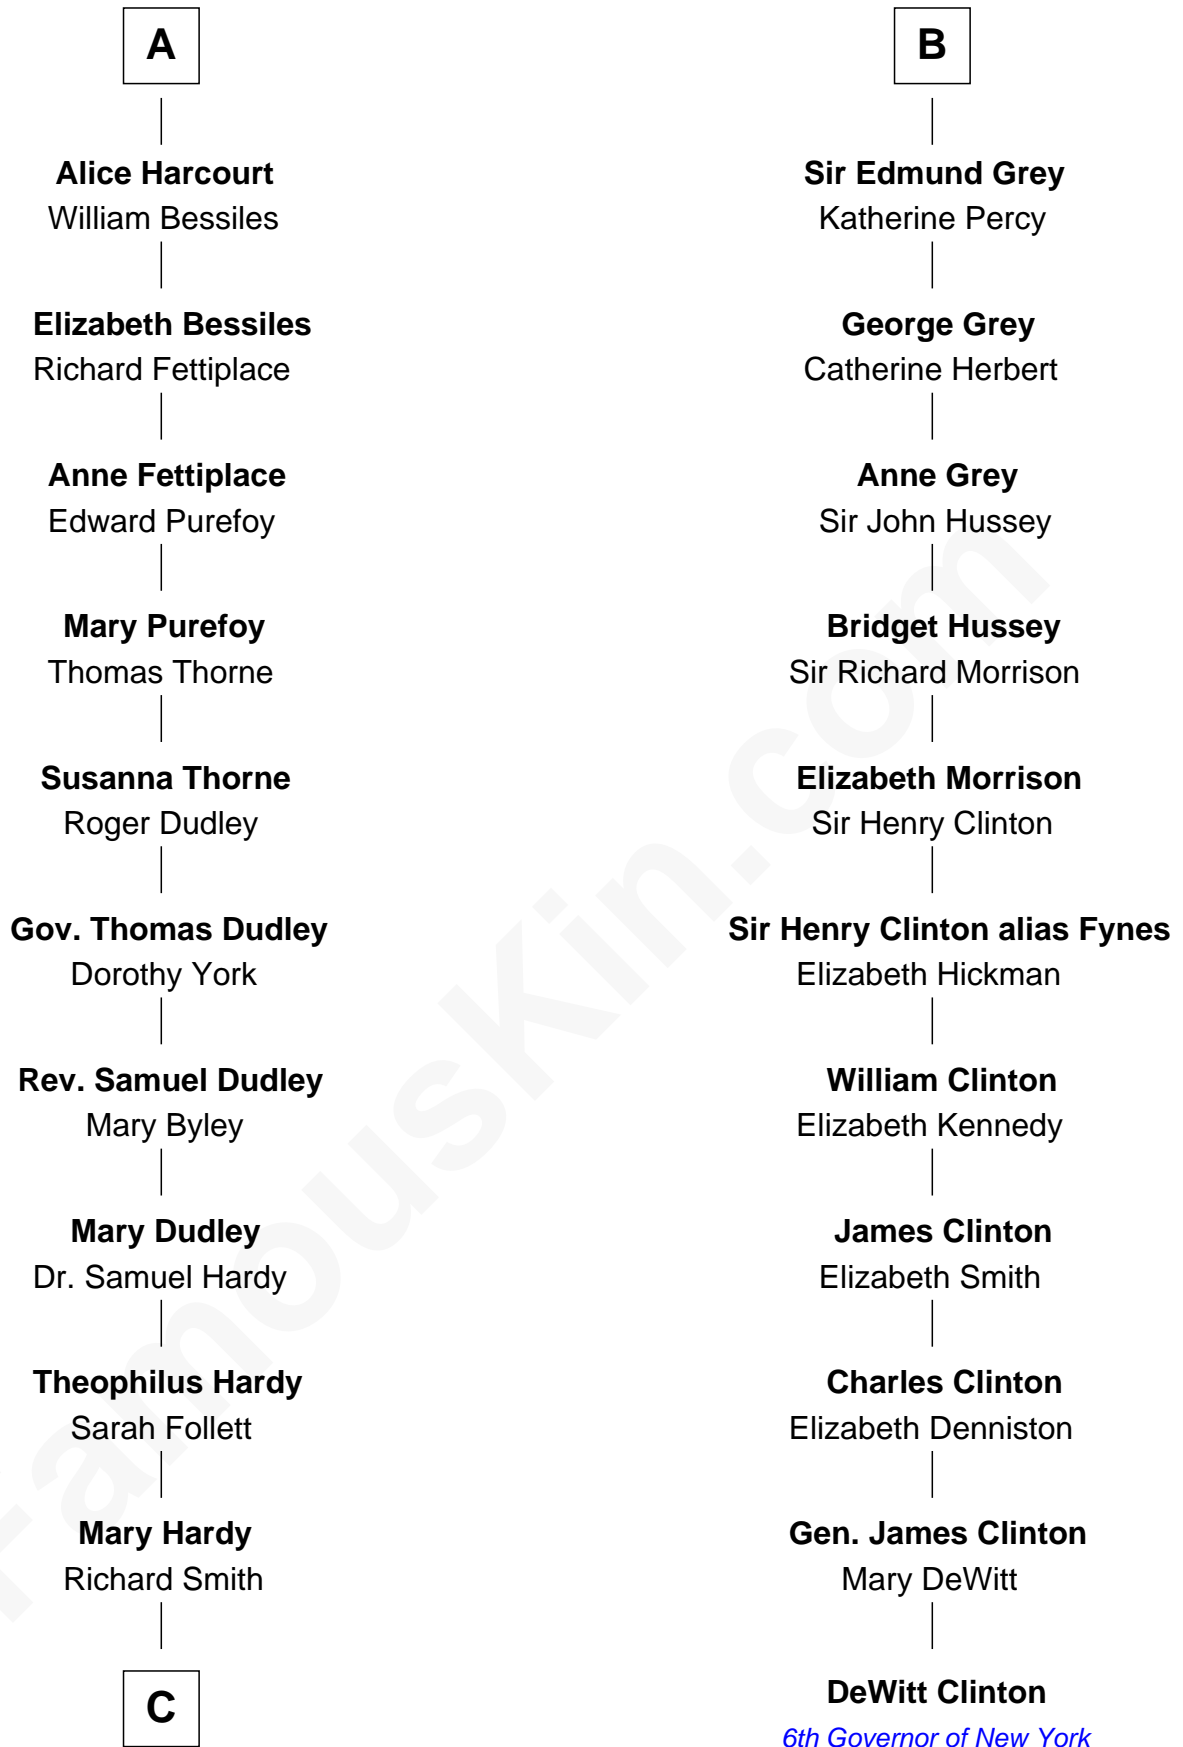

FamousKin.com Relationship Chart of

Dr. H. H. Holmes

Serial Killer aka "Devil in the White City"

17th cousin 4 times removed of

DeWitt Clinton

6th Governor of New York

Sir William de Hastings

Margaret le Bigod

Ada of Huntingdon

Sir Henry de Hastings

Joan de Cantilupe

Sir John de Hastings

Isabel de Valence

Elizabeth de Hastings

Sir Roger de Grey

Sir Reynold de Grey

Eleanor le Strange

Sir Reynold Grey

Margaret de Ros

Sir John Grey

Constance de Holand

B

C

—
Sarah Smith
Edward Scribner Mudgett

—
Samuel Mudgett
Mary Morrill

—
Scribner Mudgett
Nancy Prescott

—
Levi Horton Mudgett
Theodate Page Price

—
Dr. H. H. Holmes
Serial Killer Dr. H. H. Holmes

FamousKin.com