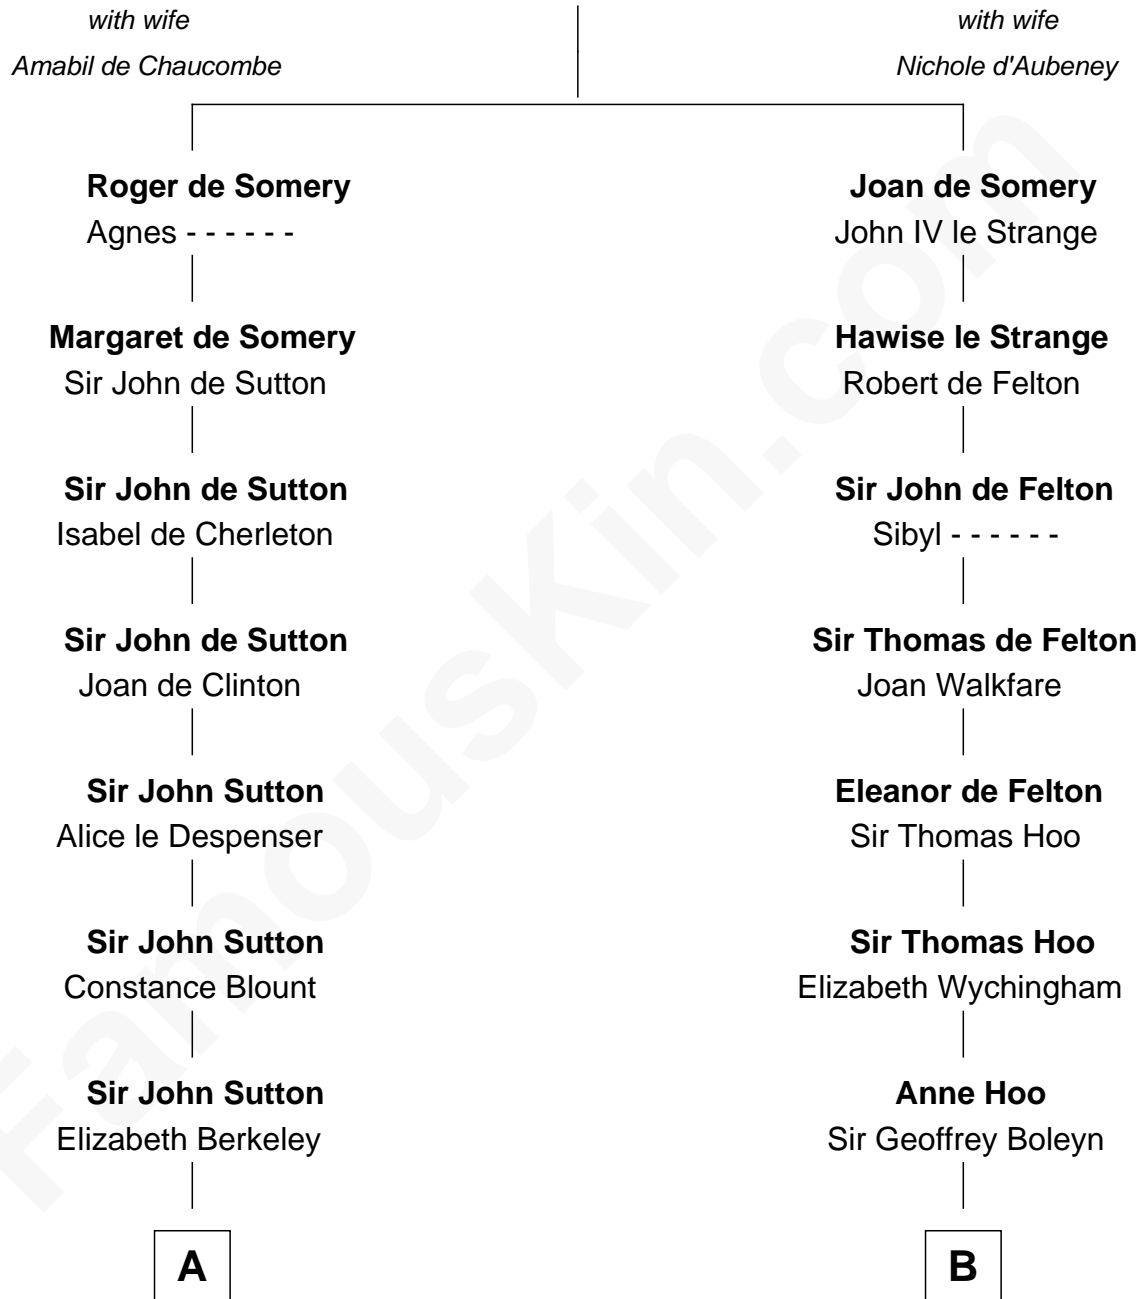

FamousKin.com Relationship Chart of

Dr. H. H. Holmes

Serial Killer aka "Devil in the White City"

19th cousin 2 times removed of

Lt. Gen. James Brudenell

Leader of the "Charge of the Light Brigade"

Sir Roger de Somery

C

Sarah Smith
Edward Scribner Mudgett

Samuel Mudgett
Mary Morrill

Scribner Mudgett
Nancy Prescott

Levi Horton Mudgett
Theodate Page Price

Dr. H. H. Holmes
Serial Killer Dr. H. H. Holmes

D

Robert Brudenell
Anne Bishopp