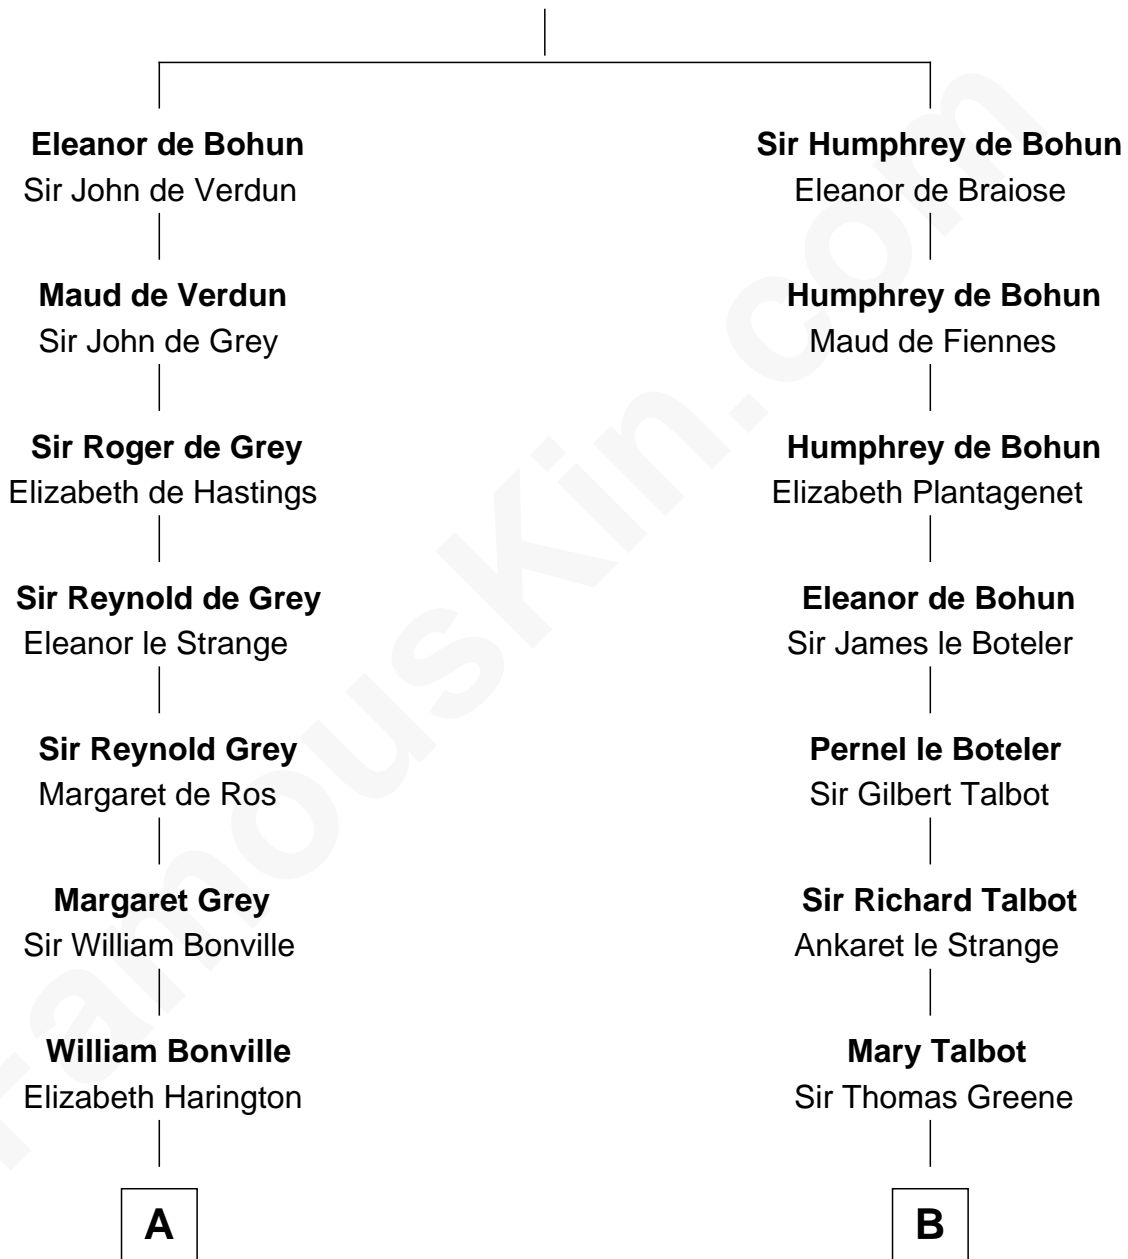

# FamousKin.com Relationship Chart of

**Dr. H. H. Holmes**

*Serial Killer aka "Devil in the White City"*

16th cousin 5 times removed of

**Jonathan Swift**

*Author of Gulliver's Travels*

**Sir Humphrey de Bohun**

Maud of Eu

**C**

—  
**Sarah Smith**  
Edward Scribner Mudgett

—  
**Samuel Mudgett**  
Mary Morrill

—  
**Scribner Mudgett**  
Nancy Prescott

—  
**Levi Horton Mudgett**  
Theodate Page Price

—  
**Dr. H. H. Holmes**  
*Serial Killer Dr. H. H. Holmes*