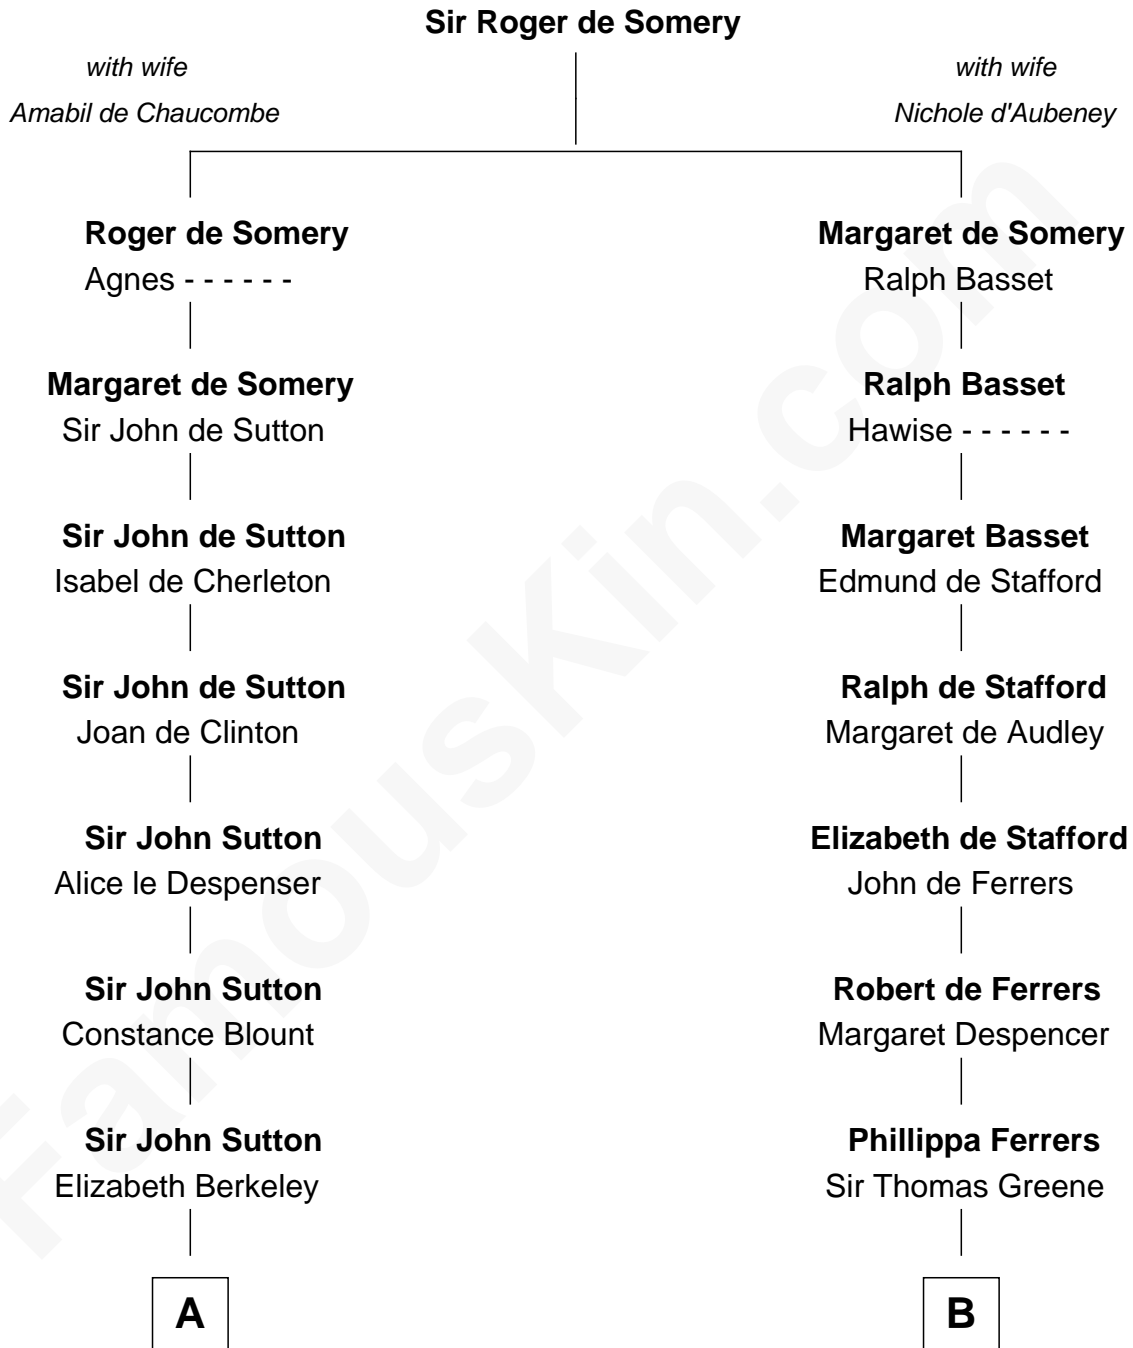

FamousKin.com Relationship Chart of

Dr. H. H. Holmes

Serial Killer aka "Devil in the White City"

15th cousin 6 times removed of

Jonathan Swift

Author of Gulliver's Travels

C

—
Sarah Smith
Edward Scribner Mudgett

—
Samuel Mudgett
Mary Morrill

—
Scribner Mudgett
Nancy Prescott

—
Levi Horton Mudgett
Theodate Page Price

—
Dr. H. H. Holmes
Serial Killer Dr. H. H. Holmes