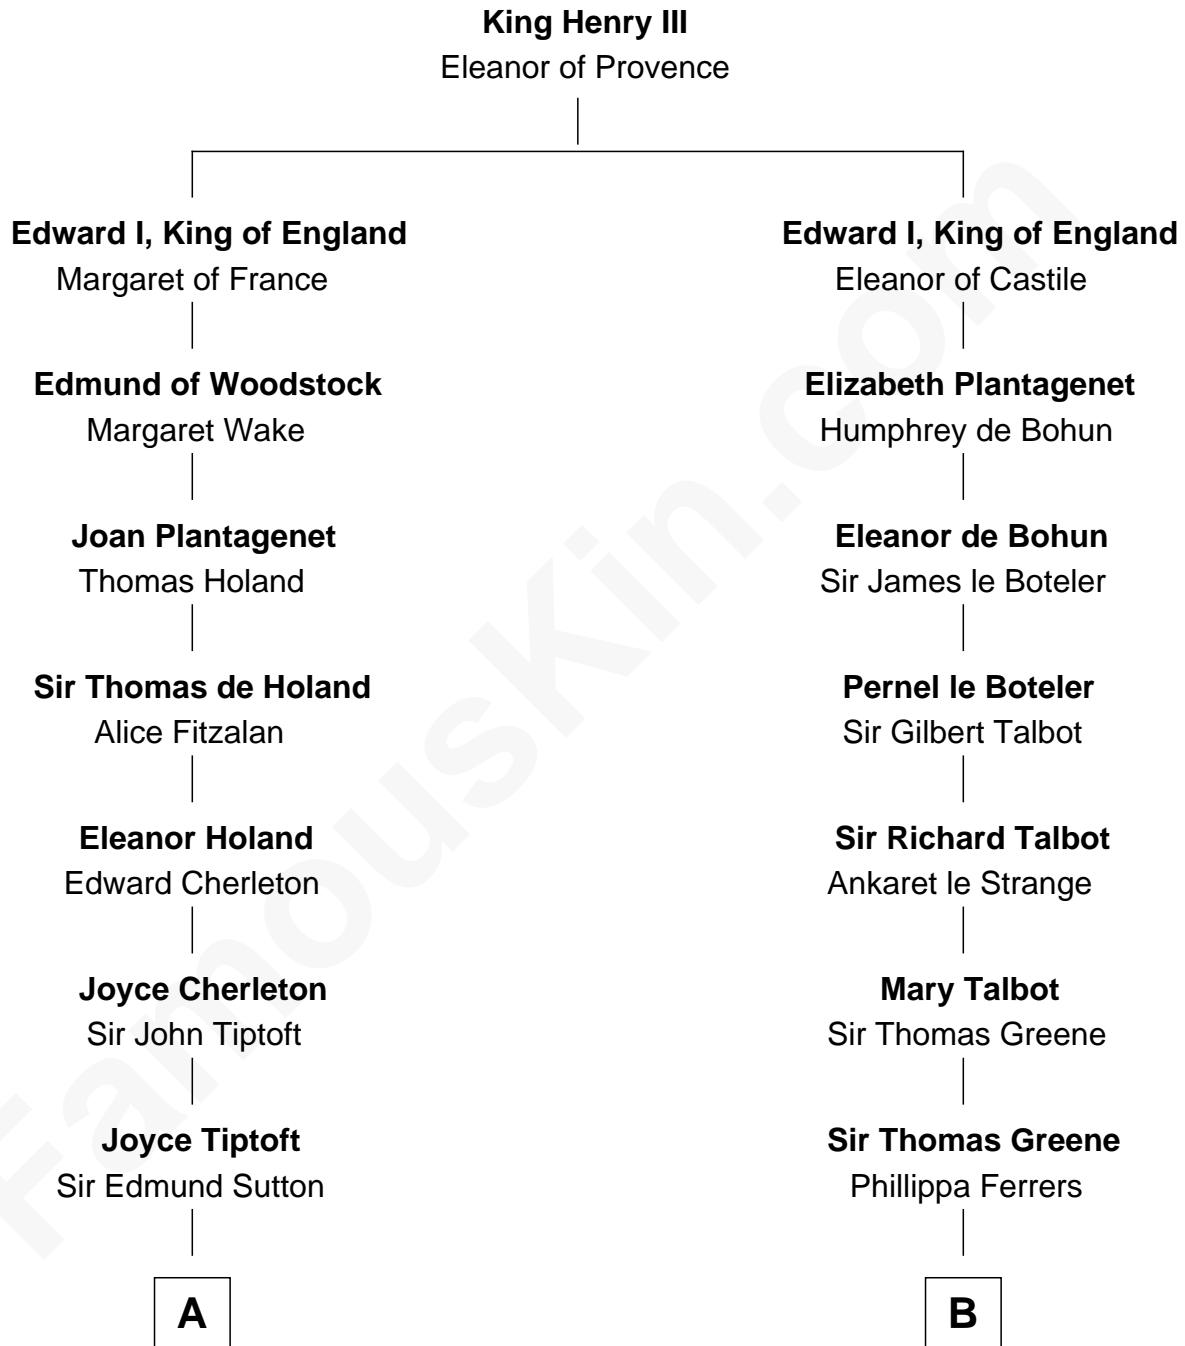

FamousKin.com Relationship Chart of

Dr. H. H. Holmes

Serial Killer aka "Devil in the White City"

15th cousin 5 times removed of

Jonathan Swift

Author of Gulliver's Travels

C

—
Samuel Mudgett

Mary Morrill

—
Scribner Mudgett

Nancy Prescott

—
Levi Horton Mudgett

Theodate Page Price

—
Dr. H. H. Holmes

Serial Killer Dr. H. H. Holmes

FamousKin.com