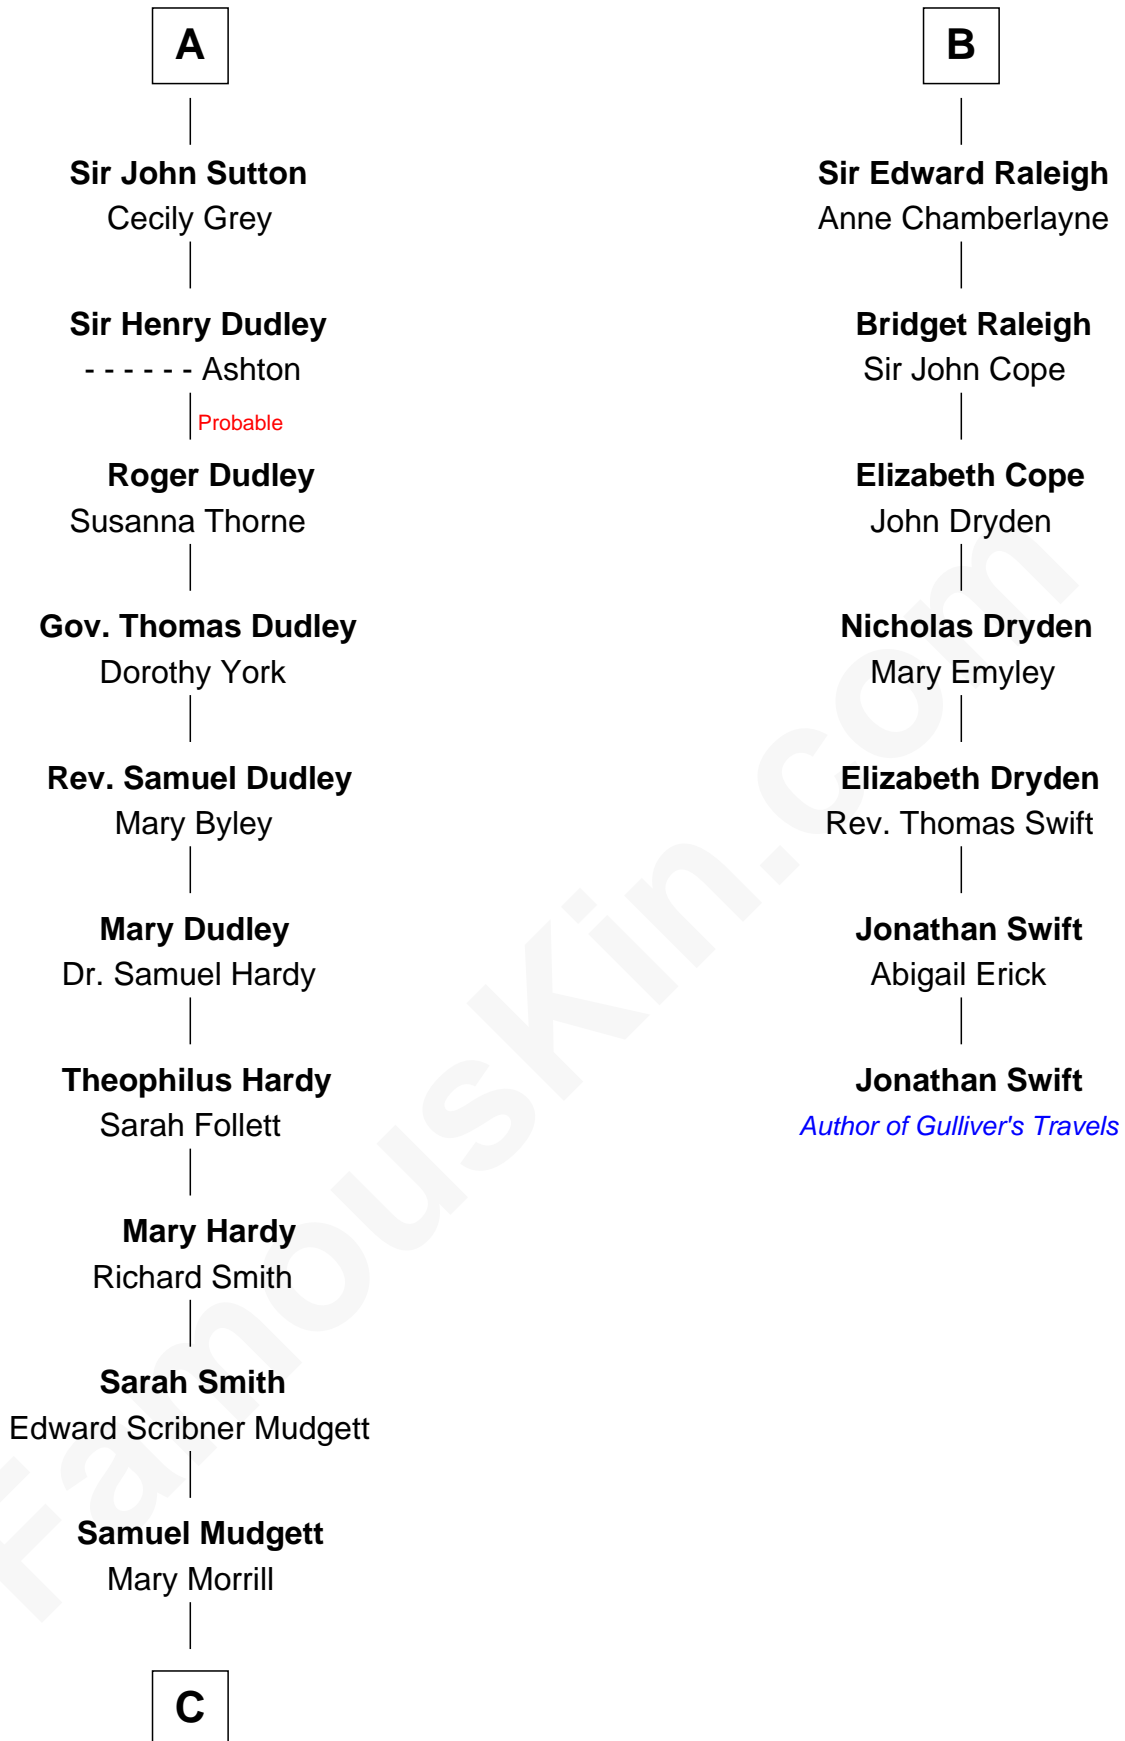

FamousKin.com Relationship Chart of

Dr. H. H. Holmes

Serial Killer aka "Devil in the White City"

13th cousin 6 times removed of

Jonathan Swift

Author of Gulliver's Travels

C

—
Scribner Mudgett

Nancy Prescott

—
Levi Horton Mudgett

Theodate Page Price

—
Dr. H. H. Holmes

Serial Killer Dr. H. H. Holmes

FamousKin.com