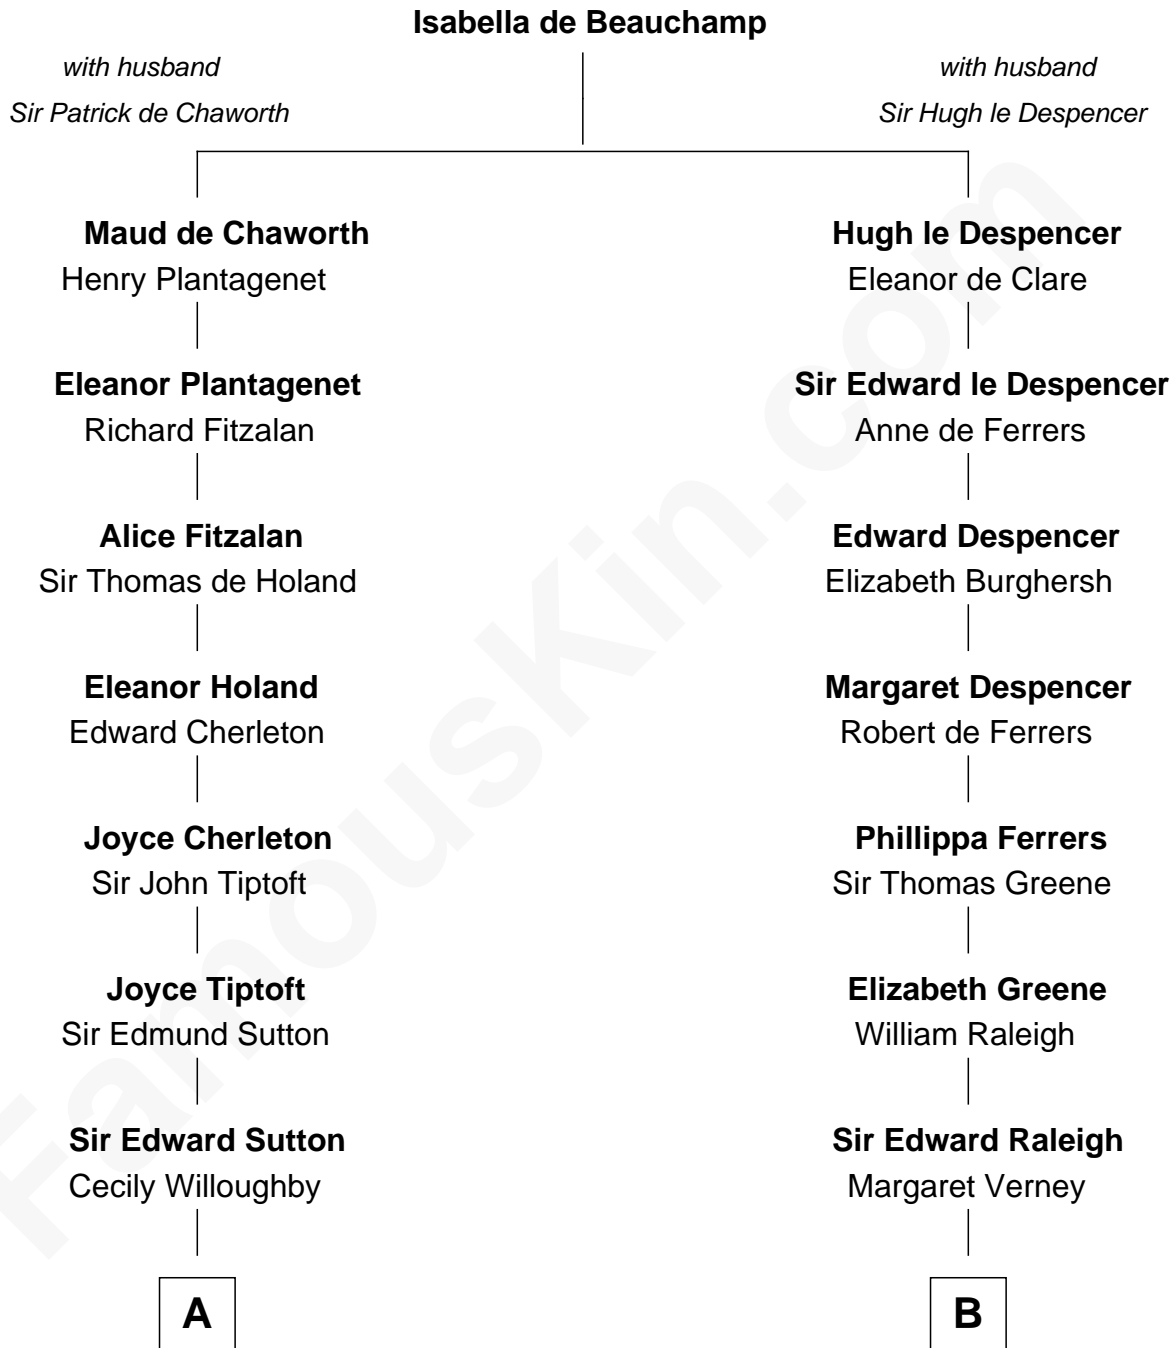

FamousKin.com Relationship Chart of

Dr. H. H. Holmes

Serial Killer aka "Devil in the White City"

13th cousin 6 times removed of

Jonathan Swift

Author of Gulliver's Travels

C

—
Scribner Mudgett

Nancy Prescott

—
Levi Horton Mudgett

Theodate Page Price

—
Dr. H. H. Holmes

Serial Killer Dr. H. H. Holmes

FamousKin.com