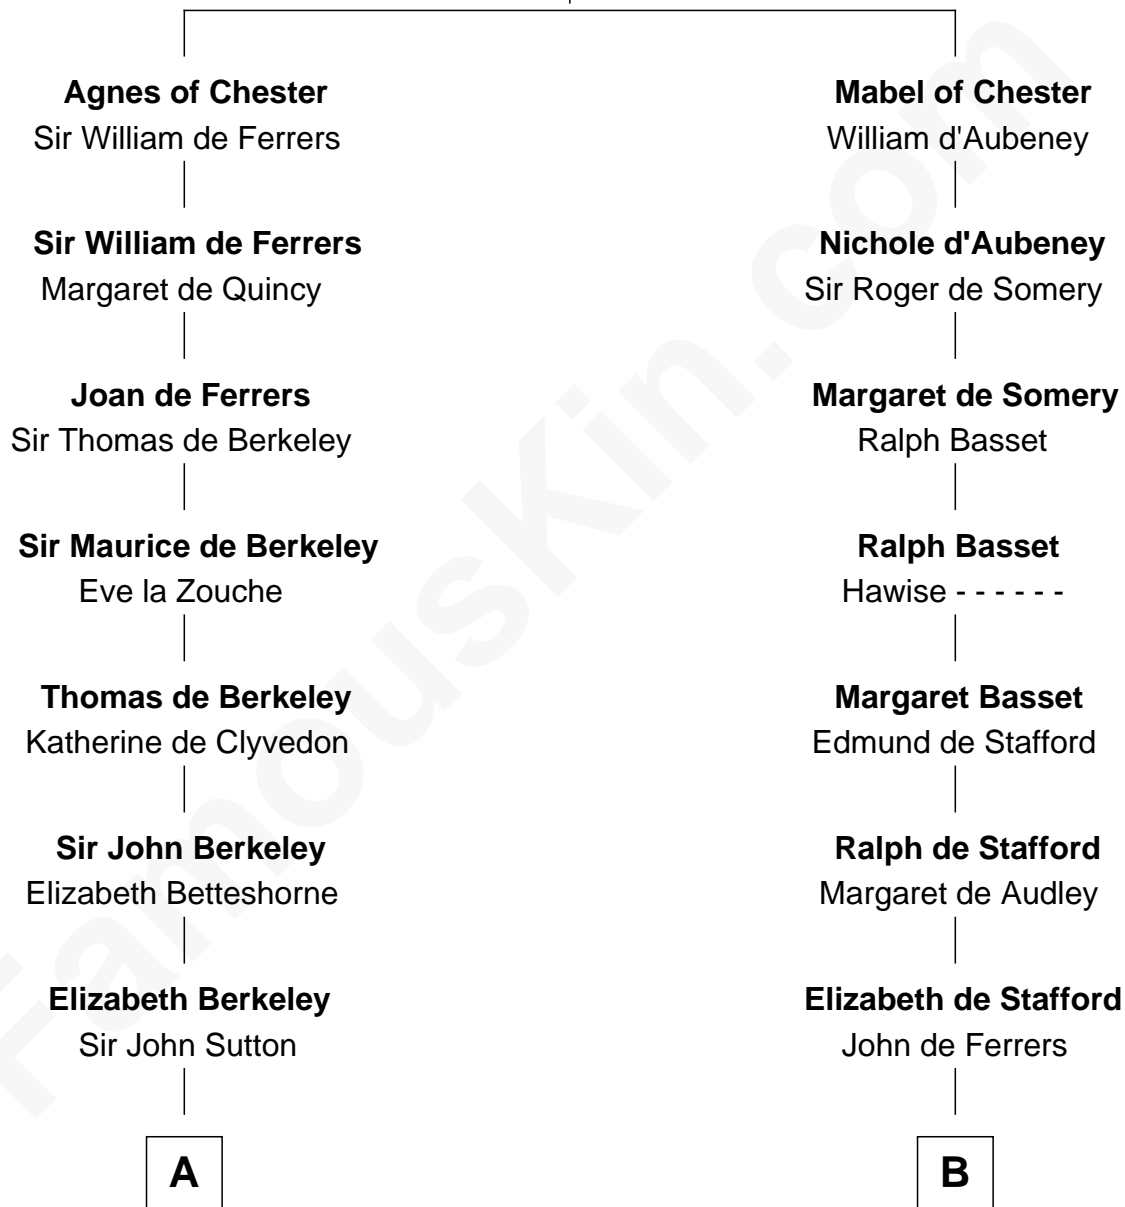

FamousKin.com Relationship Chart of

Dr. H. H. Holmes

Serial Killer aka "Devil in the White City"

17th cousin 4 times removed of

Jonathan Swift

Author of Gulliver's Travels

Hugh de Kevelioc
Bertrade de Montfort

C

—
Sarah Smith
Edward Scribner Mudgett

—
Samuel Mudgett
Mary Morrill

—
Scribner Mudgett
Nancy Prescott

—
Levi Horton Mudgett
Theodate Page Price

—
Dr. H. H. Holmes
Serial Killer Dr. H. H. Holmes