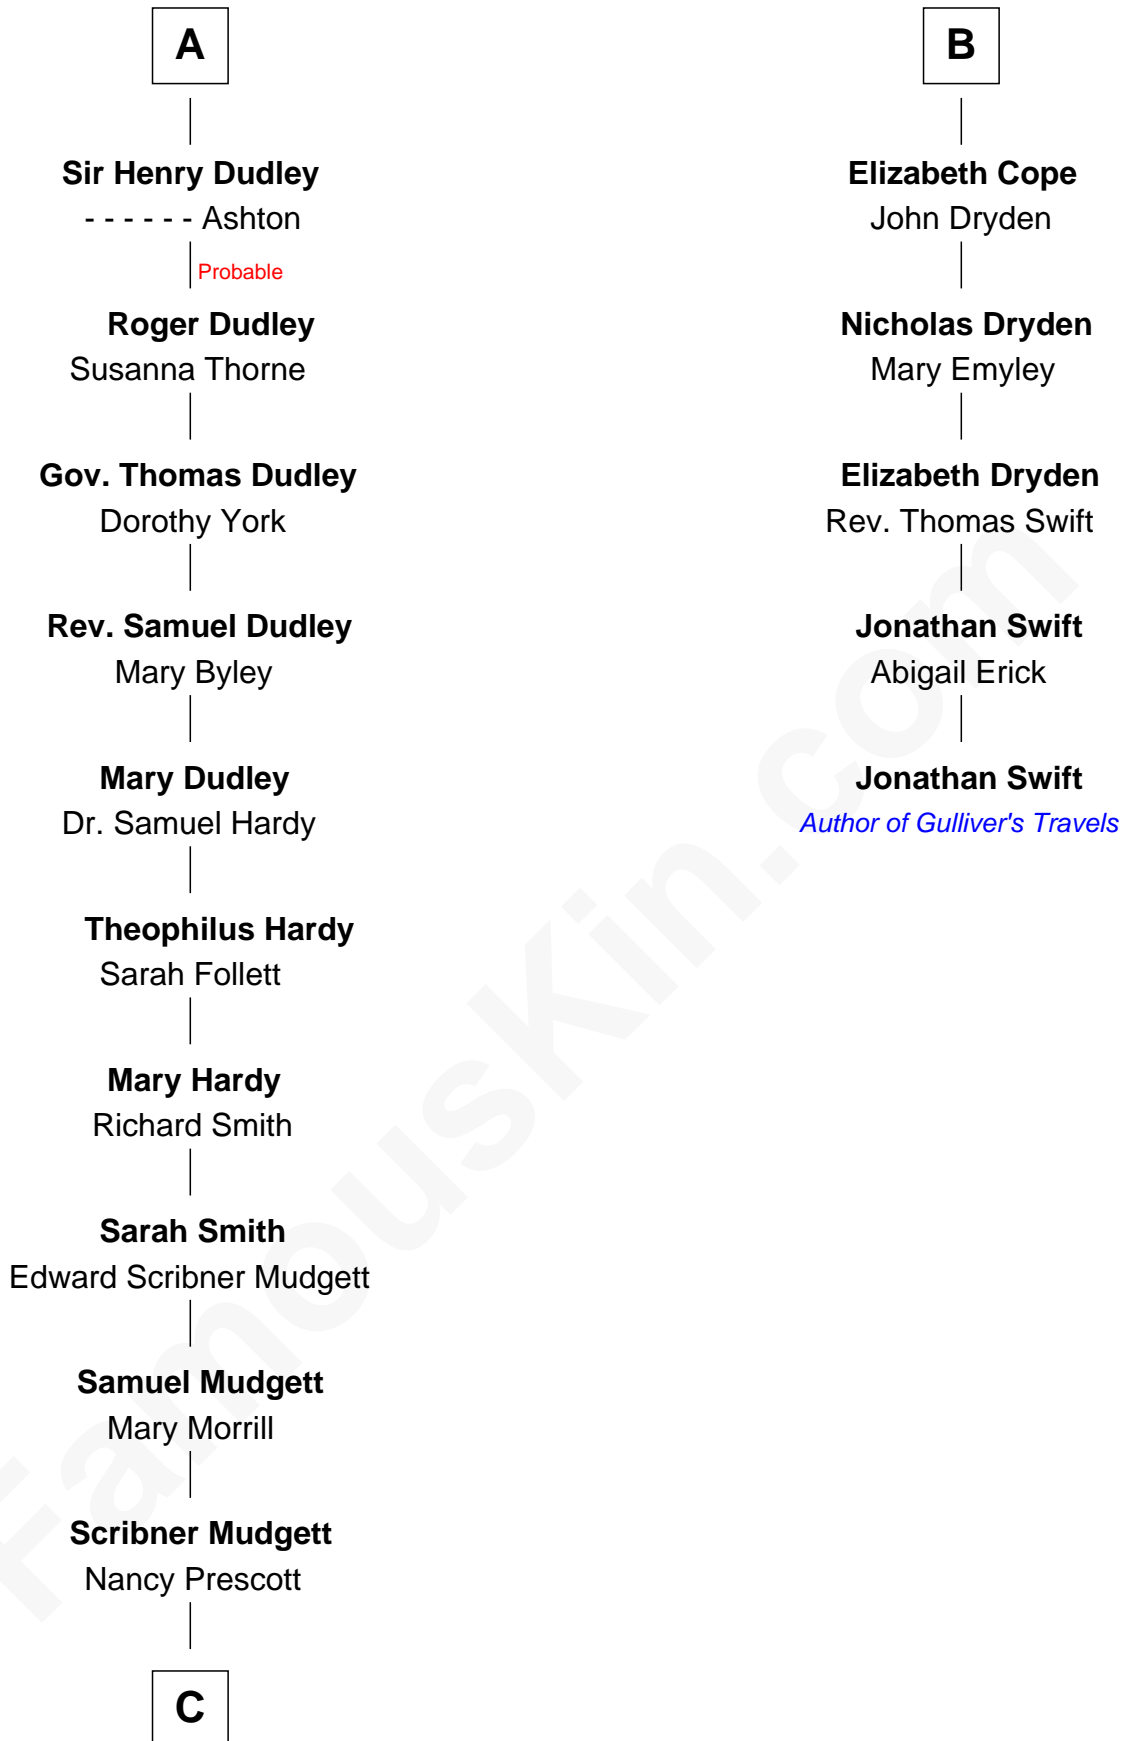

FamousKin.com Relationship Chart of

Dr. H. H. Holmes

Serial Killer aka "Devil in the White City"

11th cousin 7 times removed of

Jonathan Swift

Author of Gulliver's Travels

C

Levi Horton Mudgett

Theodate Page Price

Dr. H. H. Holmes

Serial Killer Dr. H. H. Holmes

FamousKin.com