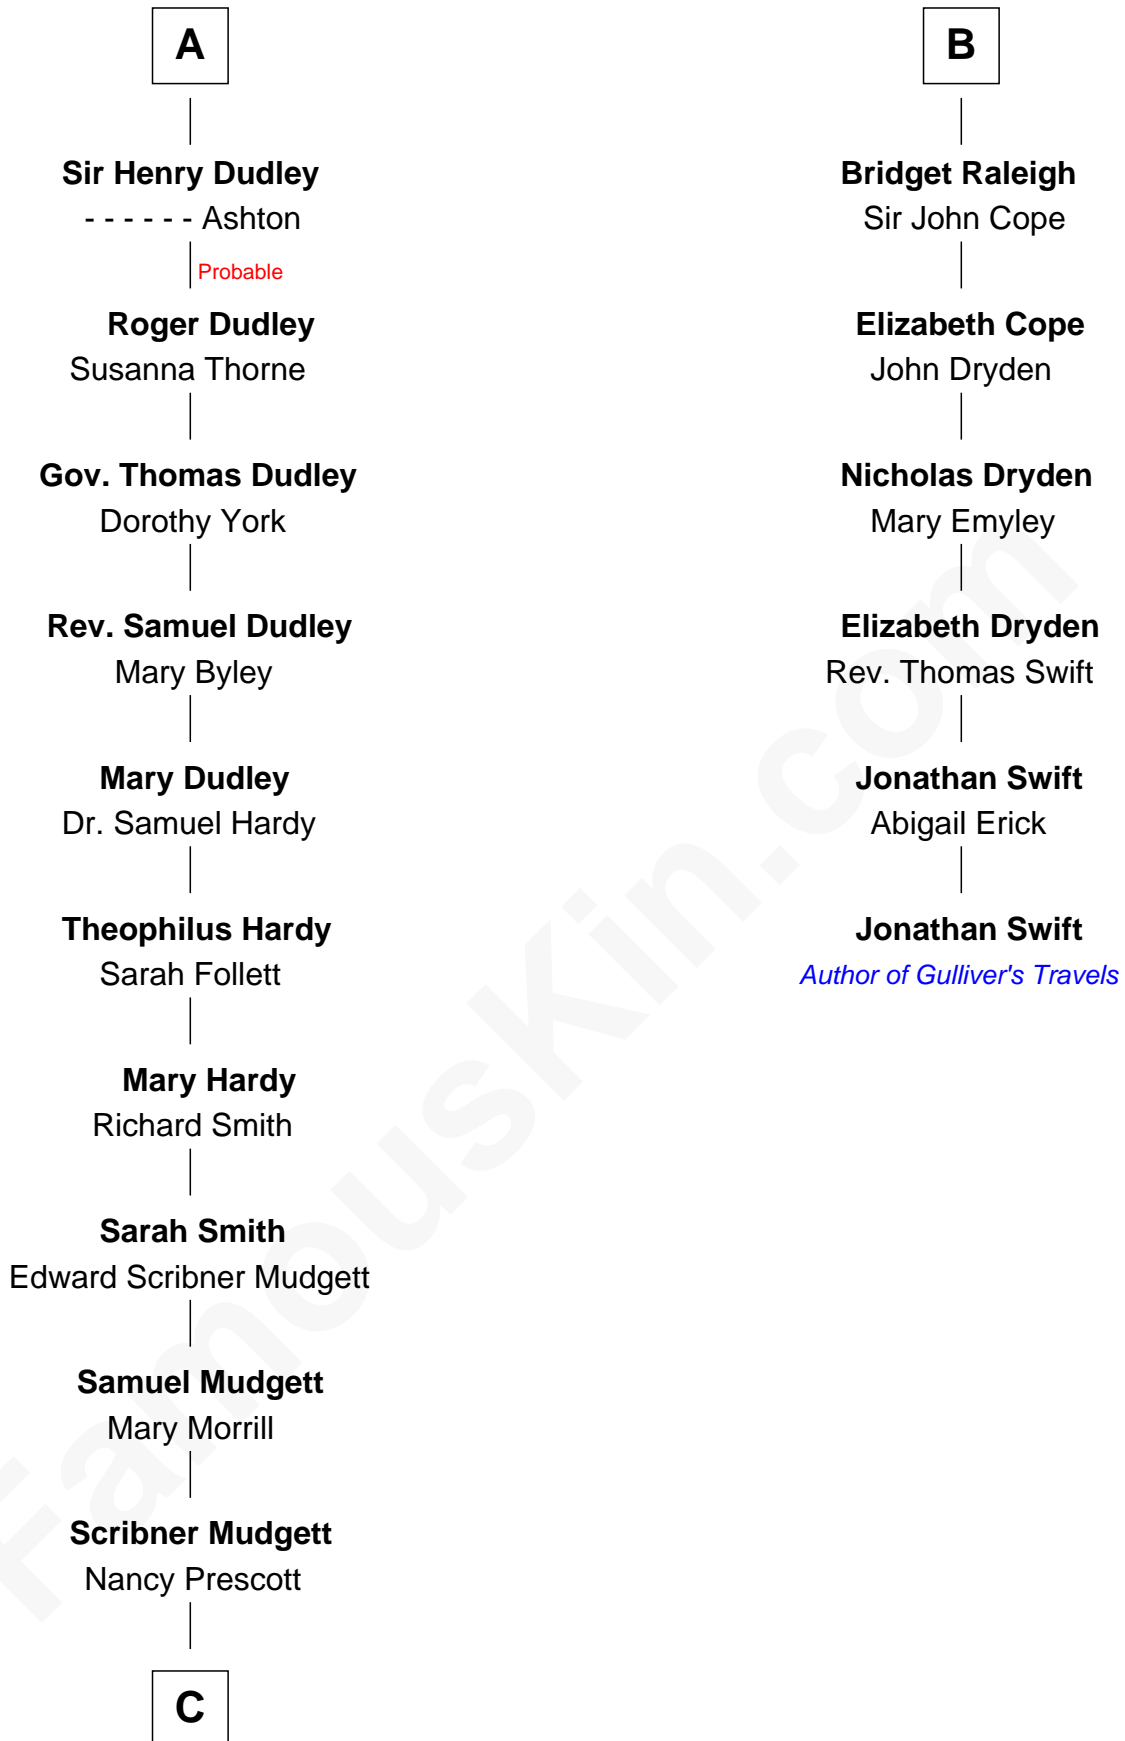

# FamousKin.com Relationship Chart of

**Dr. H. H. Holmes**

*Serial Killer aka "Devil in the White City"*

12th cousin 6 times removed of

**Jonathan Swift**

*Author of Gulliver's Travels*

**Edmund Fitzalan**

Alice de Warenne

**Richard Fitzalan**  
Eleanor Plantagenet

**Alice Fitzalan**  
Sir Thomas de Holand

**Eleanor Holand**  
Edward Cherleton

**Joyce Cherleton**  
Sir John Tiptoft

**Joyce Tiptoft**  
Sir Edmund Sutton

**Sir Edward Sutton**  
Cecily Willoughby

**Sir John Sutton**  
Cecily Grey

**A**

**Mary Fitzalan**  
John le Strange

**Ankaret le Strange**  
Sir Richard Talbot

**Mary Talbot**  
Sir Thomas Greene

**Sir Thomas Greene**  
Phillippa Ferrers

**Elizabeth Greene**  
William Raleigh

**Sir Edward Raleigh**  
Margaret Verney

**Sir Edward Raleigh**  
Anne Chamberlayne

**B**

**C**

—  
**Levi Horton Mudgett**

Theodate Page Price

—  
**Dr. H. H. Holmes**

*Serial Killer Dr. H. H. Holmes*