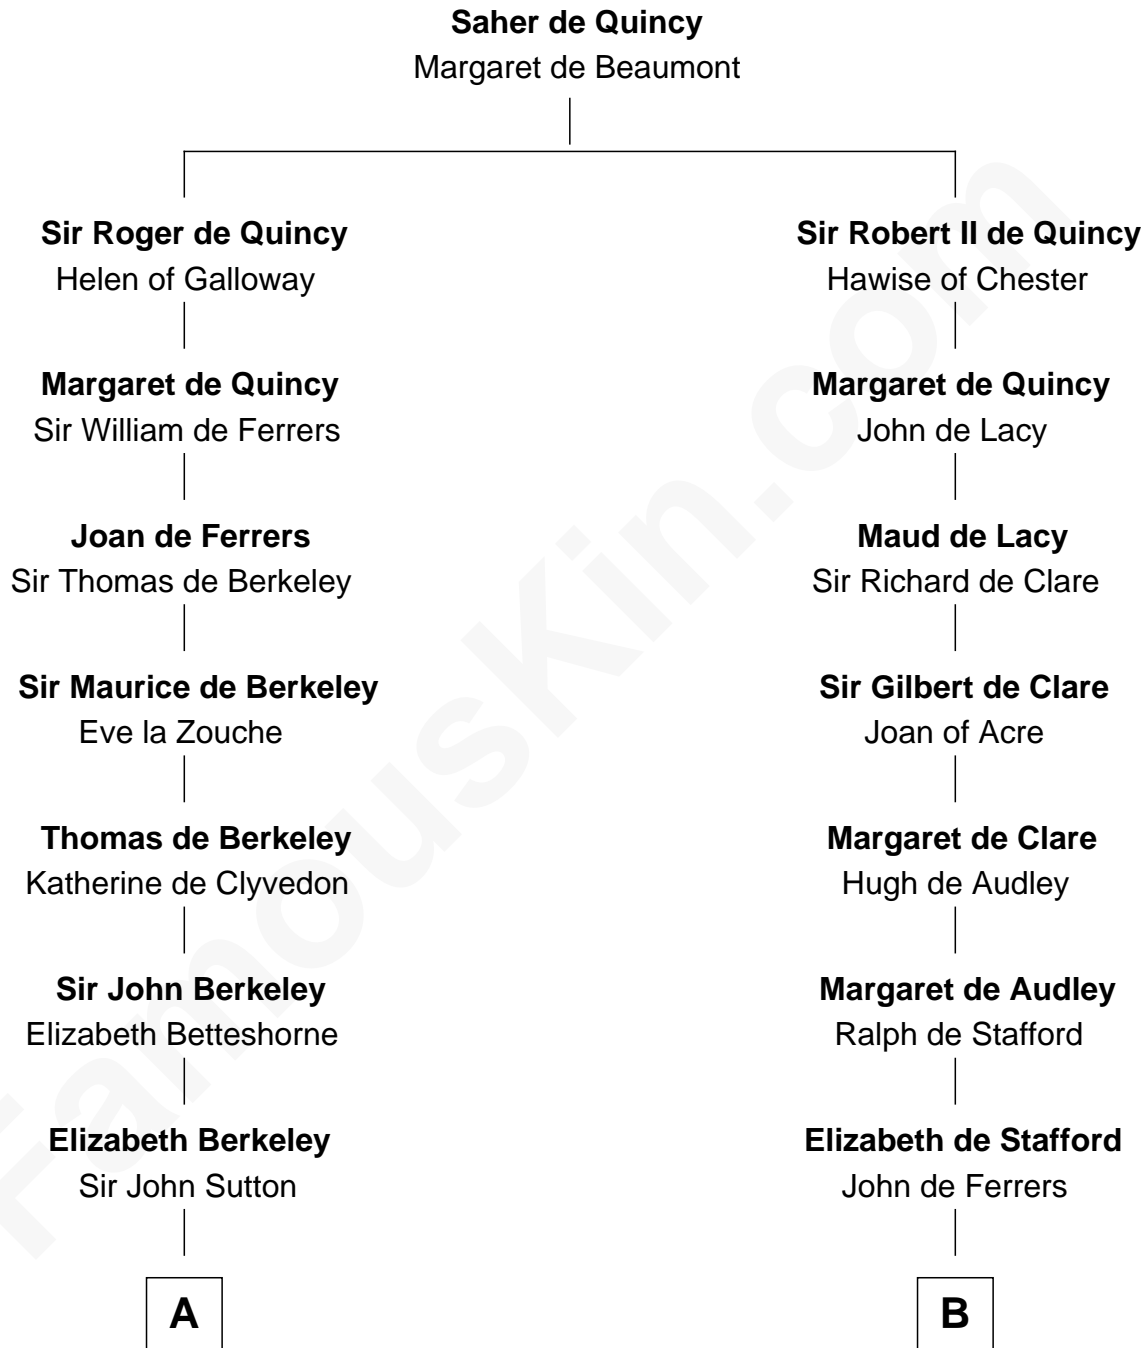

# FamousKin.com Relationship Chart of

**Dr. H. H. Holmes**

*Serial Killer aka "Devil in the White City"*

17th cousin 4 times removed of

**Jonathan Swift**

*Author of Gulliver's Travels*

**C**

—  
**Sarah Smith**  
Edward Scribner Mudgett

—  
**Samuel Mudgett**  
Mary Morrill

—  
**Scribner Mudgett**  
Nancy Prescott

—  
**Levi Horton Mudgett**  
Theodate Page Price

—  
**Dr. H. H. Holmes**  
*Serial Killer Dr. H. H. Holmes*