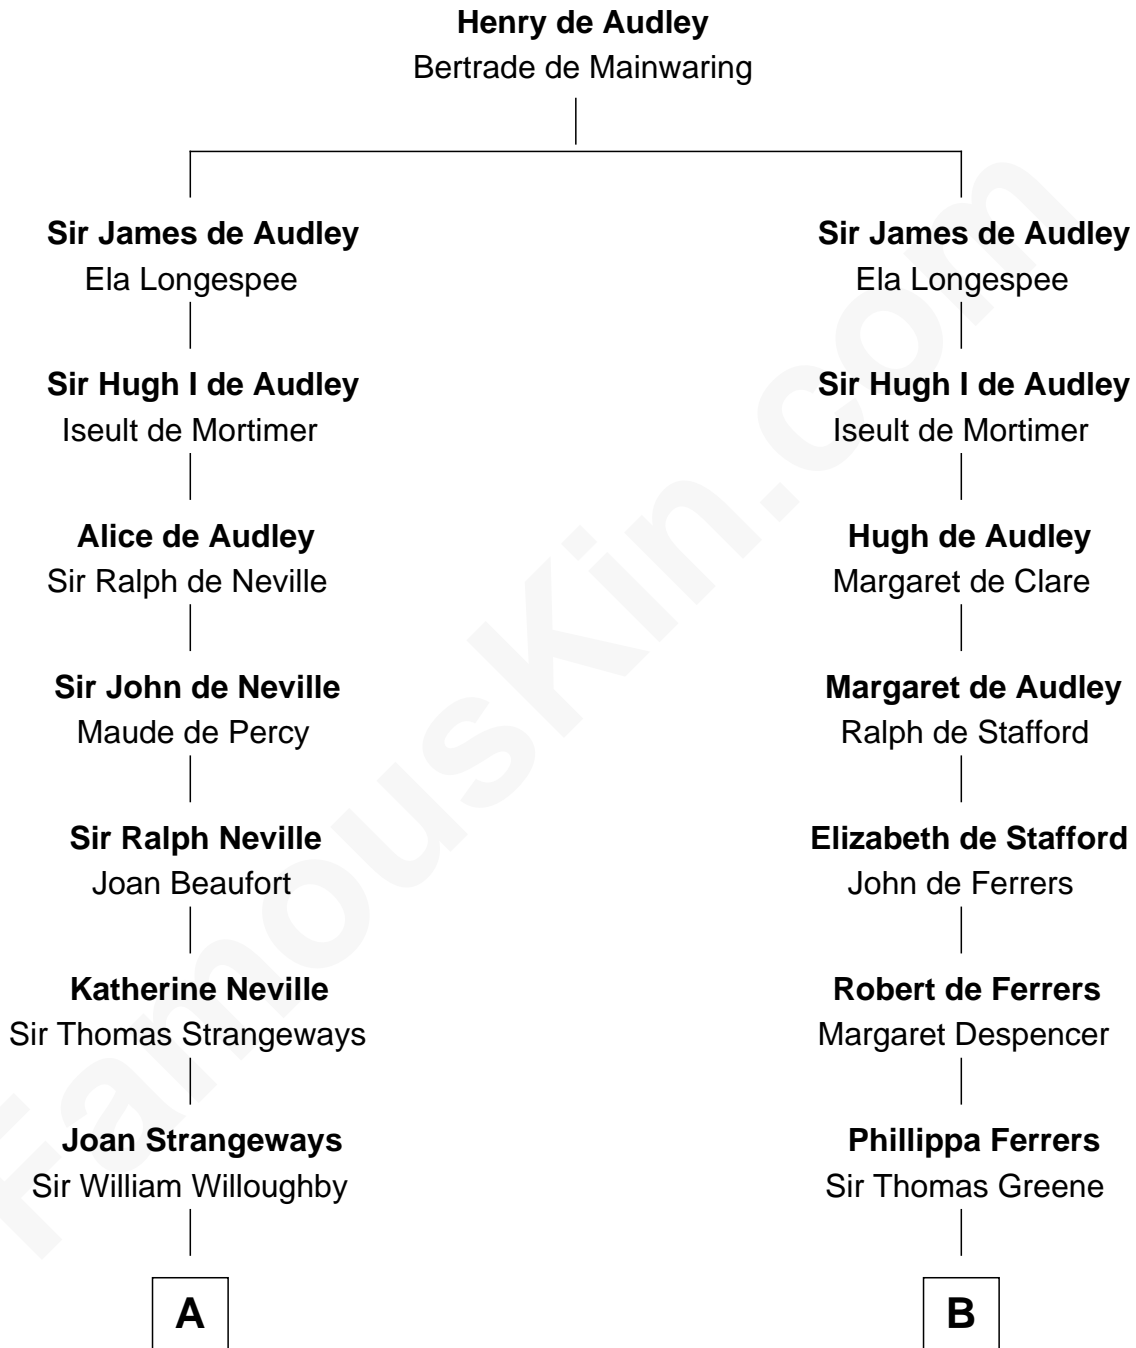

FamousKin.com Relationship Chart of

Dr. H. H. Holmes

Serial Killer aka "Devil in the White City"

15th cousin 5 times removed of

Jonathan Swift

Author of Gulliver's Travels

C

—
Samuel Mudgett

Mary Morrill

—
Scribner Mudgett

Nancy Prescott

—
Levi Horton Mudgett

Theodate Page Price

—
Dr. H. H. Holmes

Serial Killer Dr. H. H. Holmes

FamousKin.com