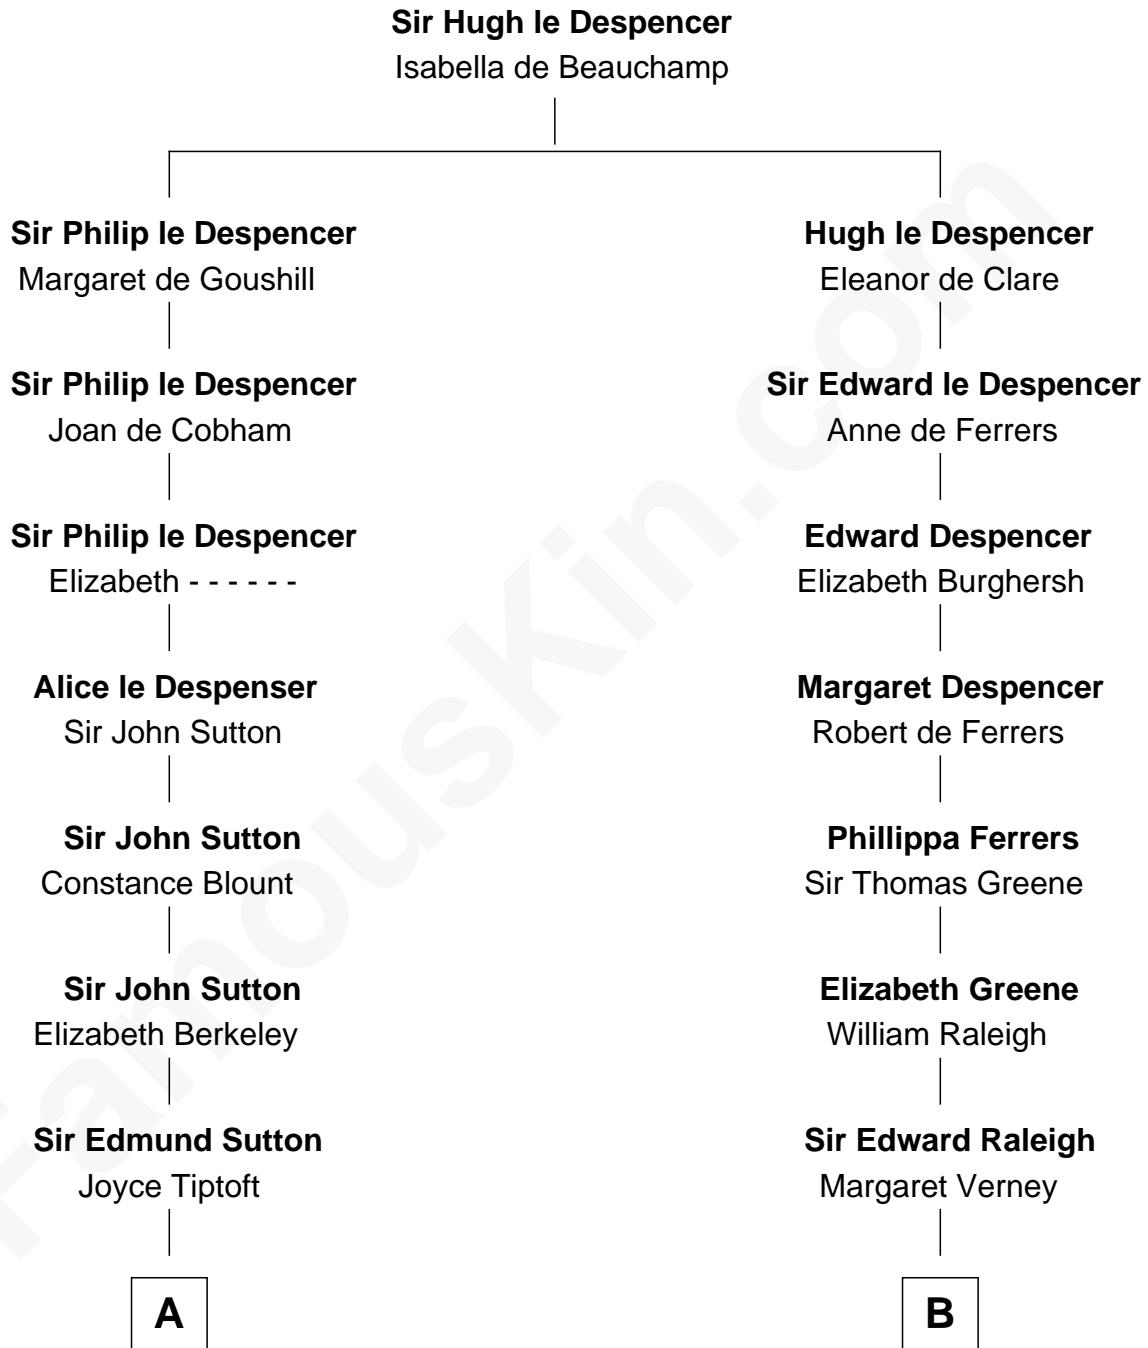

# FamousKin.com Relationship Chart of

**Dr. H. H. Holmes**

*Serial Killer aka "Devil in the White City"*

13th cousin 7 times removed of

**Jonathan Swift**

*Author of Gulliver's Travels*

**C**

—  
**Samuel Mudgett**

Mary Morrill

—  
**Scribner Mudgett**

Nancy Prescott

—  
**Levi Horton Mudgett**

Theodate Page Price

—  
**Dr. H. H. Holmes**

*Serial Killer Dr. H. H. Holmes*

FamousKin.com