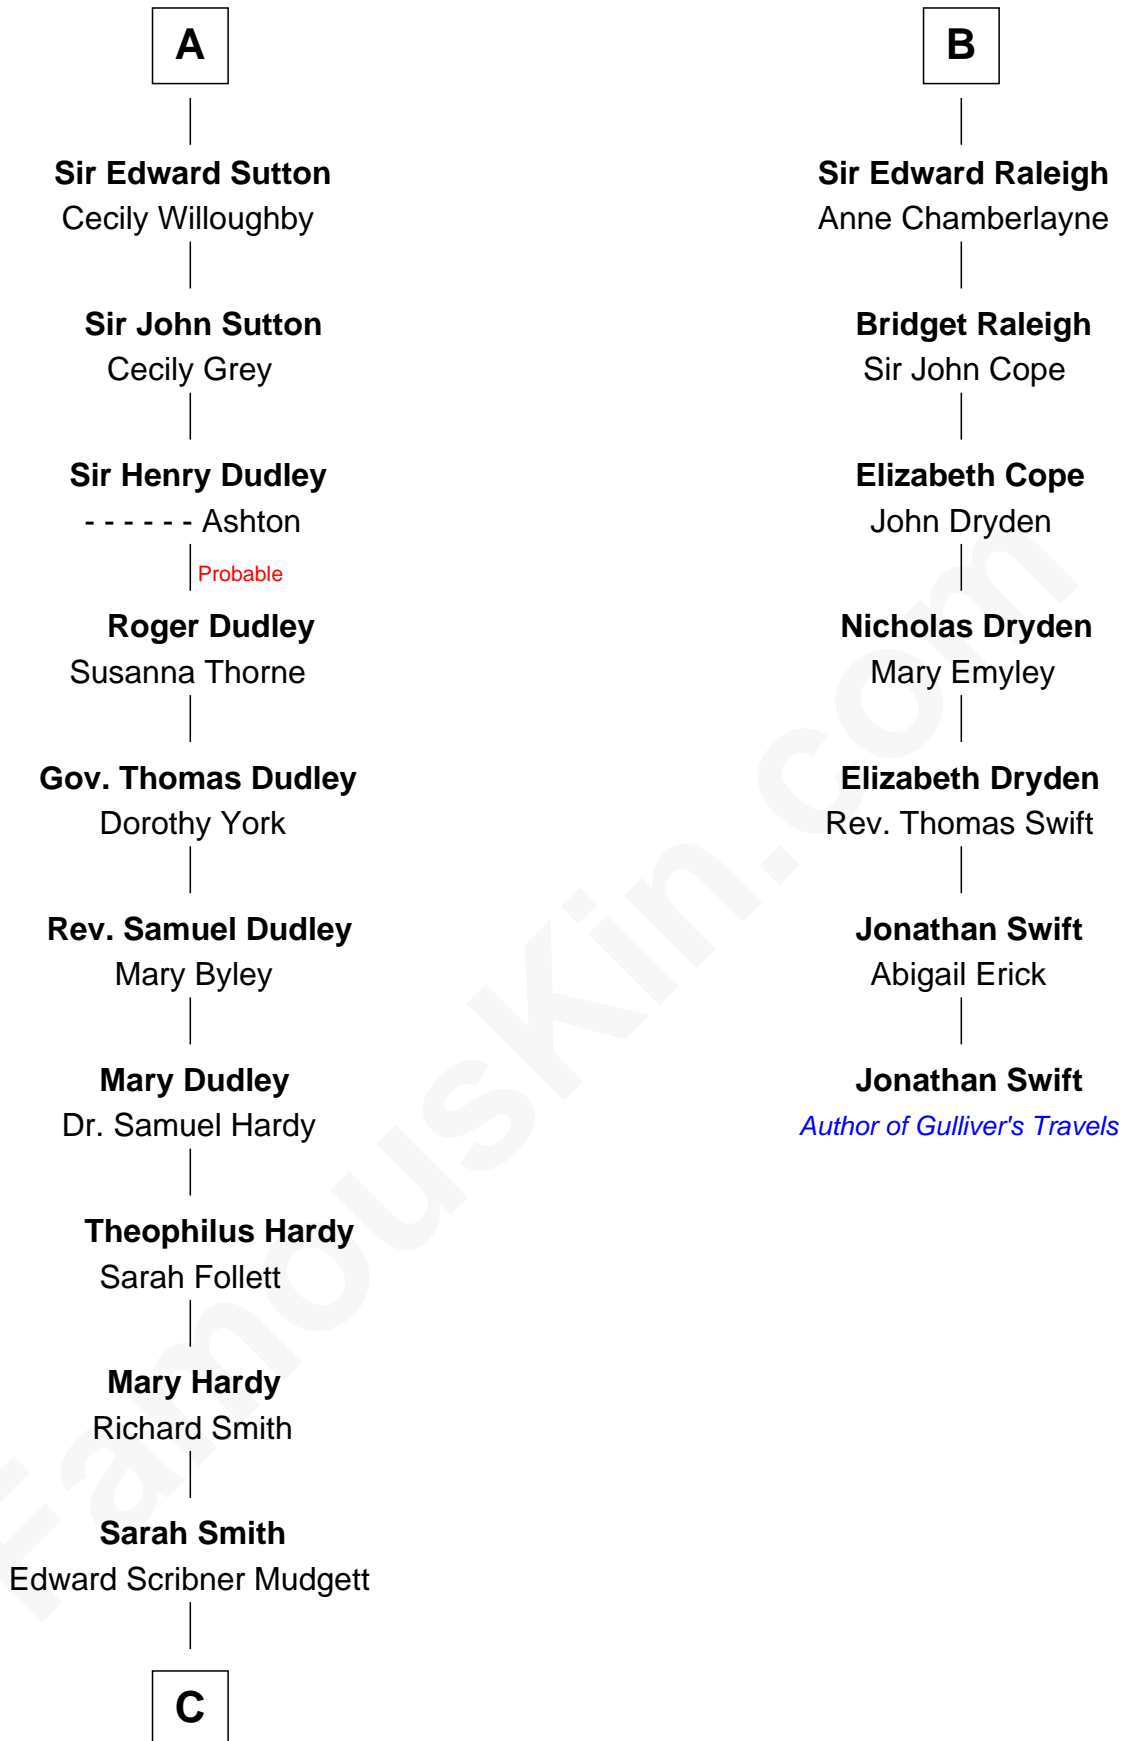

# FamousKin.com Relationship Chart of

**Dr. H. H. Holmes**

*Serial Killer aka "Devil in the White City"*

13th cousin 7 times removed of

**Jonathan Swift**

*Author of Gulliver's Travels*

**C**

—  
**Samuel Mudgett**

Mary Morrill

—  
**Scribner Mudgett**

Nancy Prescott

—  
**Levi Horton Mudgett**

Theodate Page Price

—  
**Dr. H. H. Holmes**

*Serial Killer Dr. H. H. Holmes*

FamousKin.com